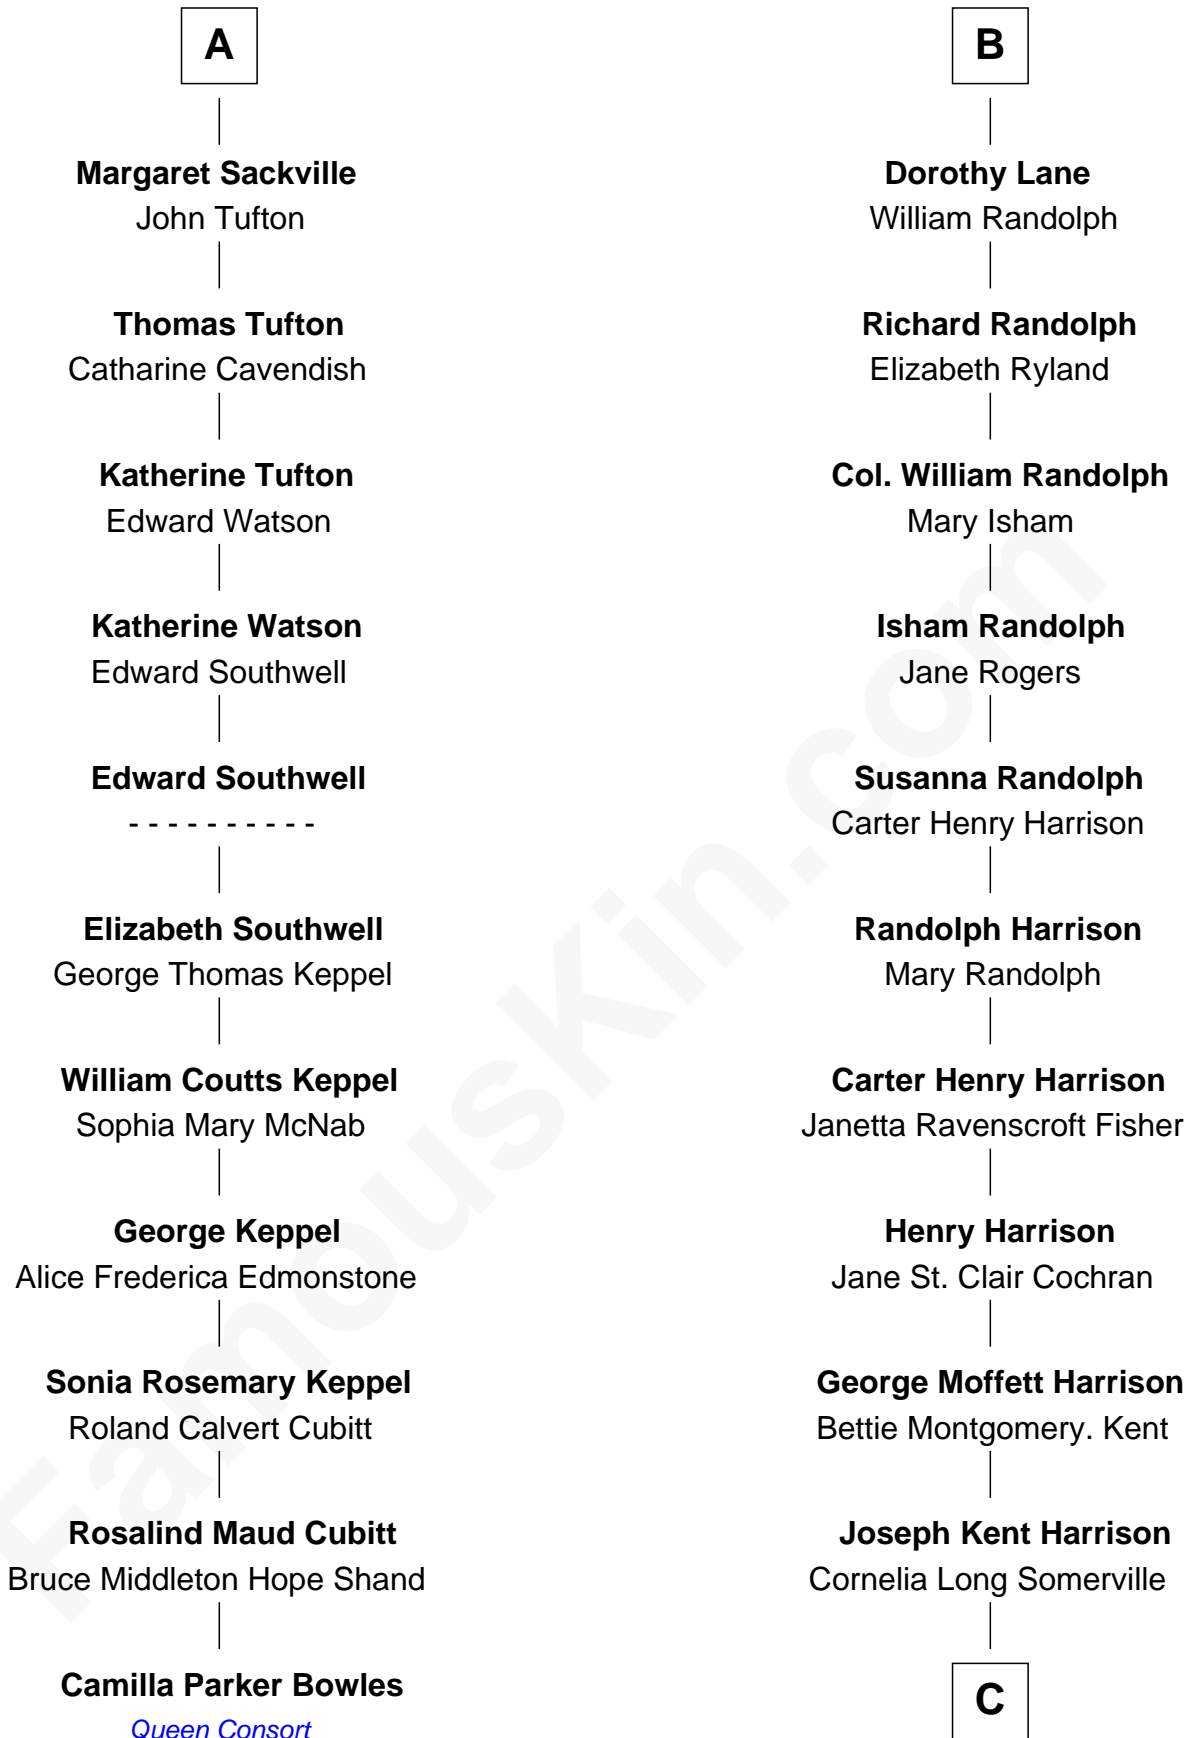

## Relationship Chart of

### Camilla Parker Bowles

Queen Consort of the United Kingdom

17th cousin 2 times removed of

**Edward Norton**

Movie Actor

**Sir John Howard**

Alice Tendring

**C**

**Betty Kent Harrison**  
Edward Mower Norton

**Edward Mower Norton**  
Lydia Robinson Rouse

**Edward Norton**  
*Movie Actor*

FamousKin.com