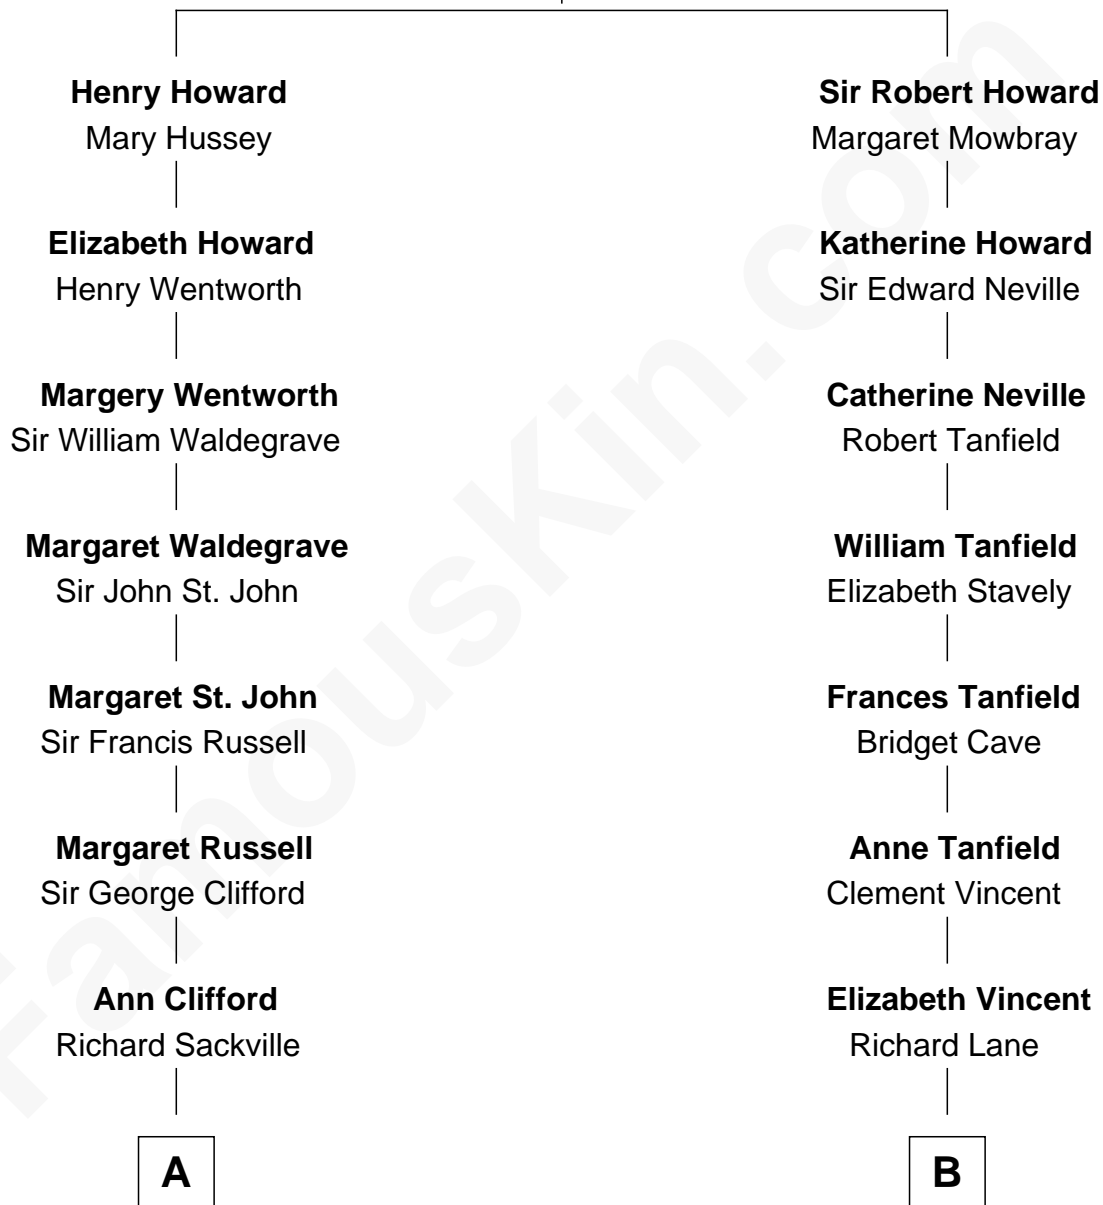

## Relationship Chart of

### Camilla Parker Bowles

Queen Consort of the United Kingdom

17th cousin 2 times removed of

**Edward Norton**

Movie Actor

**Sir John Howard**

Alice Tendring

**C**