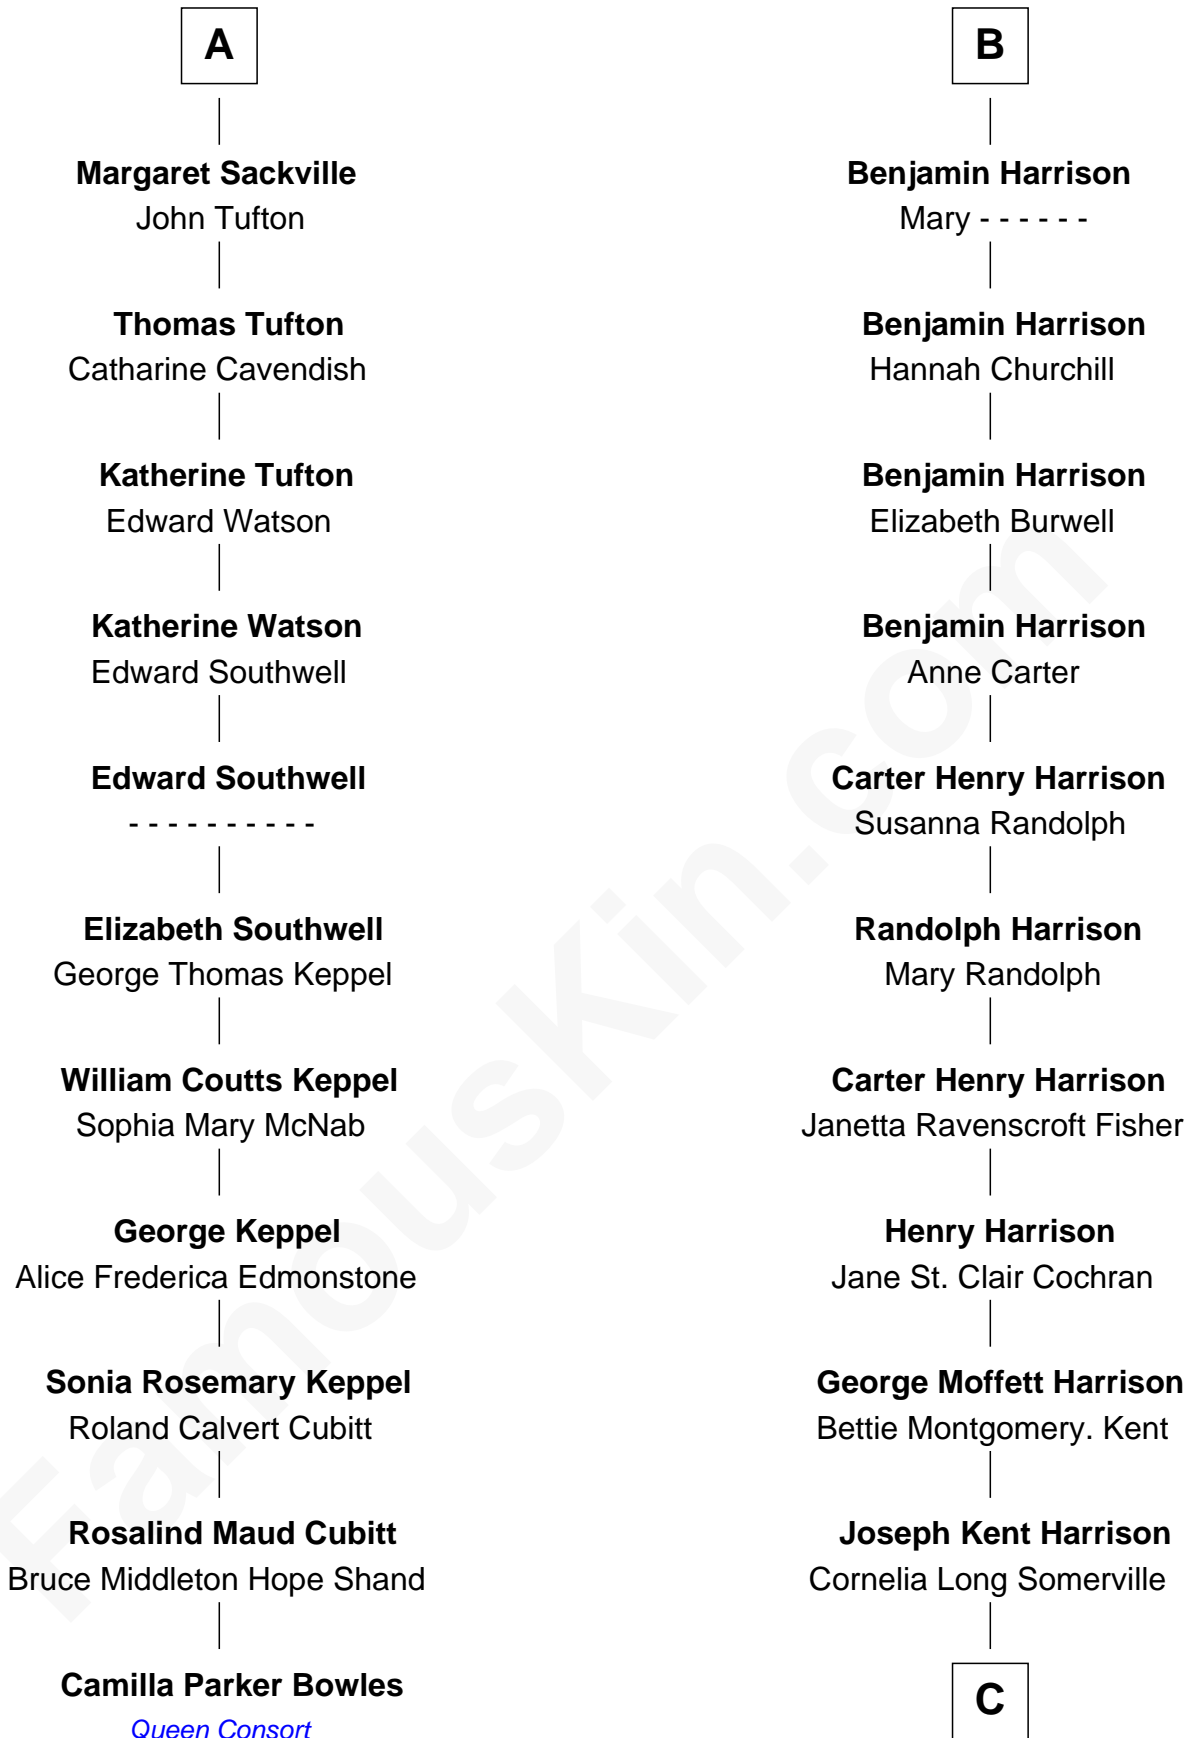

FamousKin.com

Relationship Chart of

Camilla Parker Bowles

Queen Consort of the United Kingdom

17th cousin 2 times removed of

Edward Norton

Movie Actor

Margaret de Stafford

Sir Ralph Neville

C

Betty Kent Harrison
Edward Mower Norton

Edward Mower Norton
Lydia Robinson Rouse

Edward Norton
Movie Actor

FamousKin.com