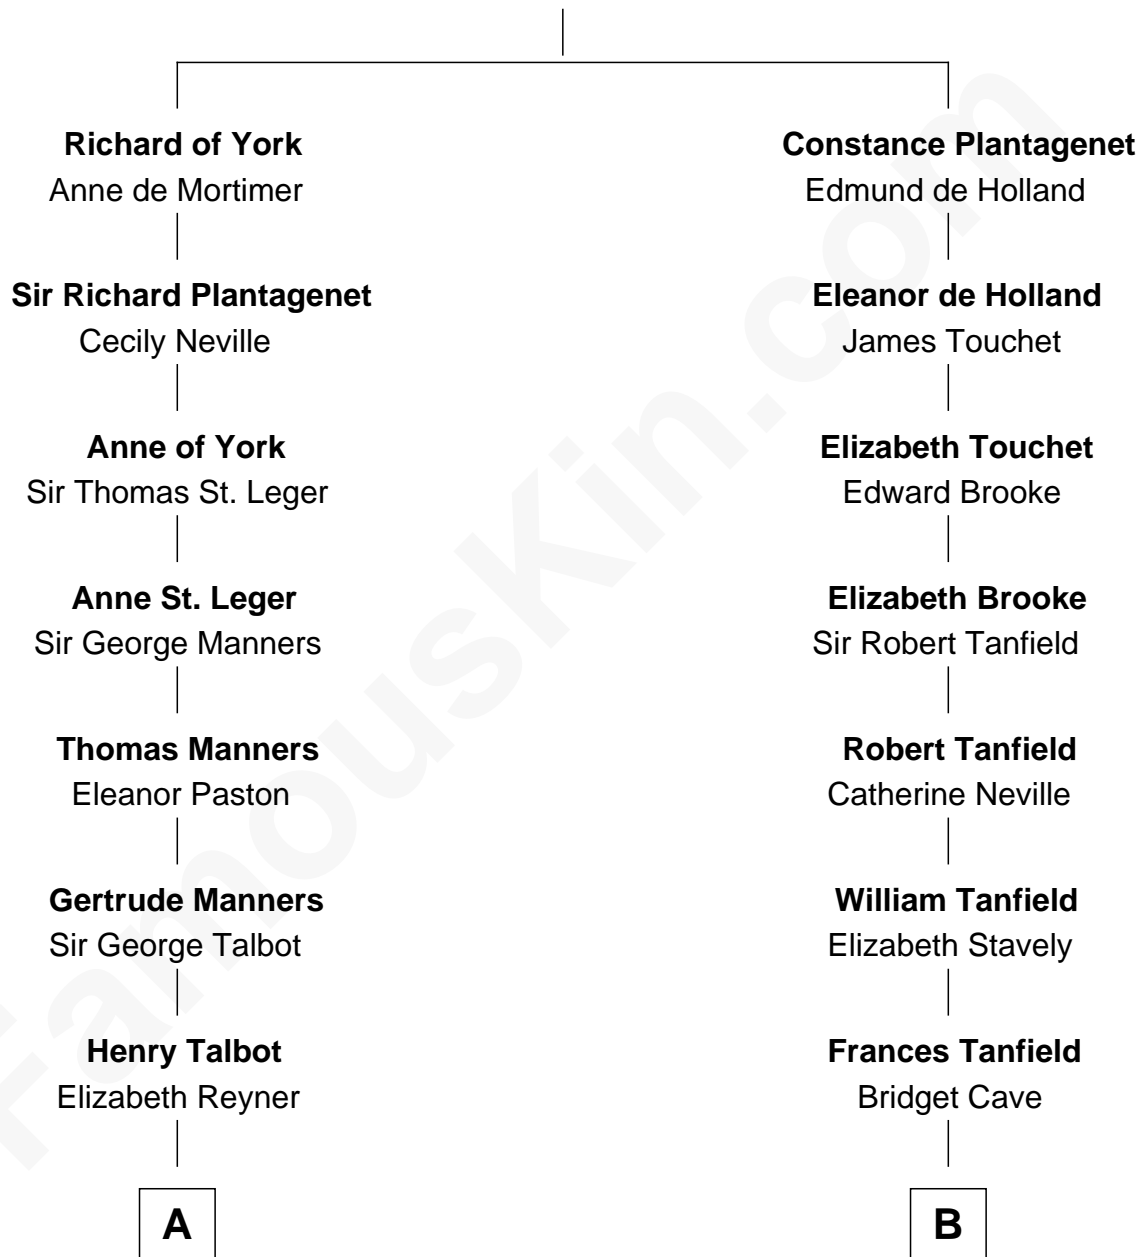

FamousKin.com

Relationship Chart of

Camilla Parker Bowles

Queen Consort of the United Kingdom

18th cousin 3 times removed of

Edward Norton

Movie Actor

Edmund of Langley

Isabella of Castile

C

Rosalind Maud Cubitt
Bruce Middleton Hope Shand

Camilla Parker Bowles
Queen Consort

D

George Moffett Harrison
Bettie Montgomery. Kent

Joseph Kent Harrison
Cornelia Long Somerville

Betty Kent Harrison
Edward Mower Norton