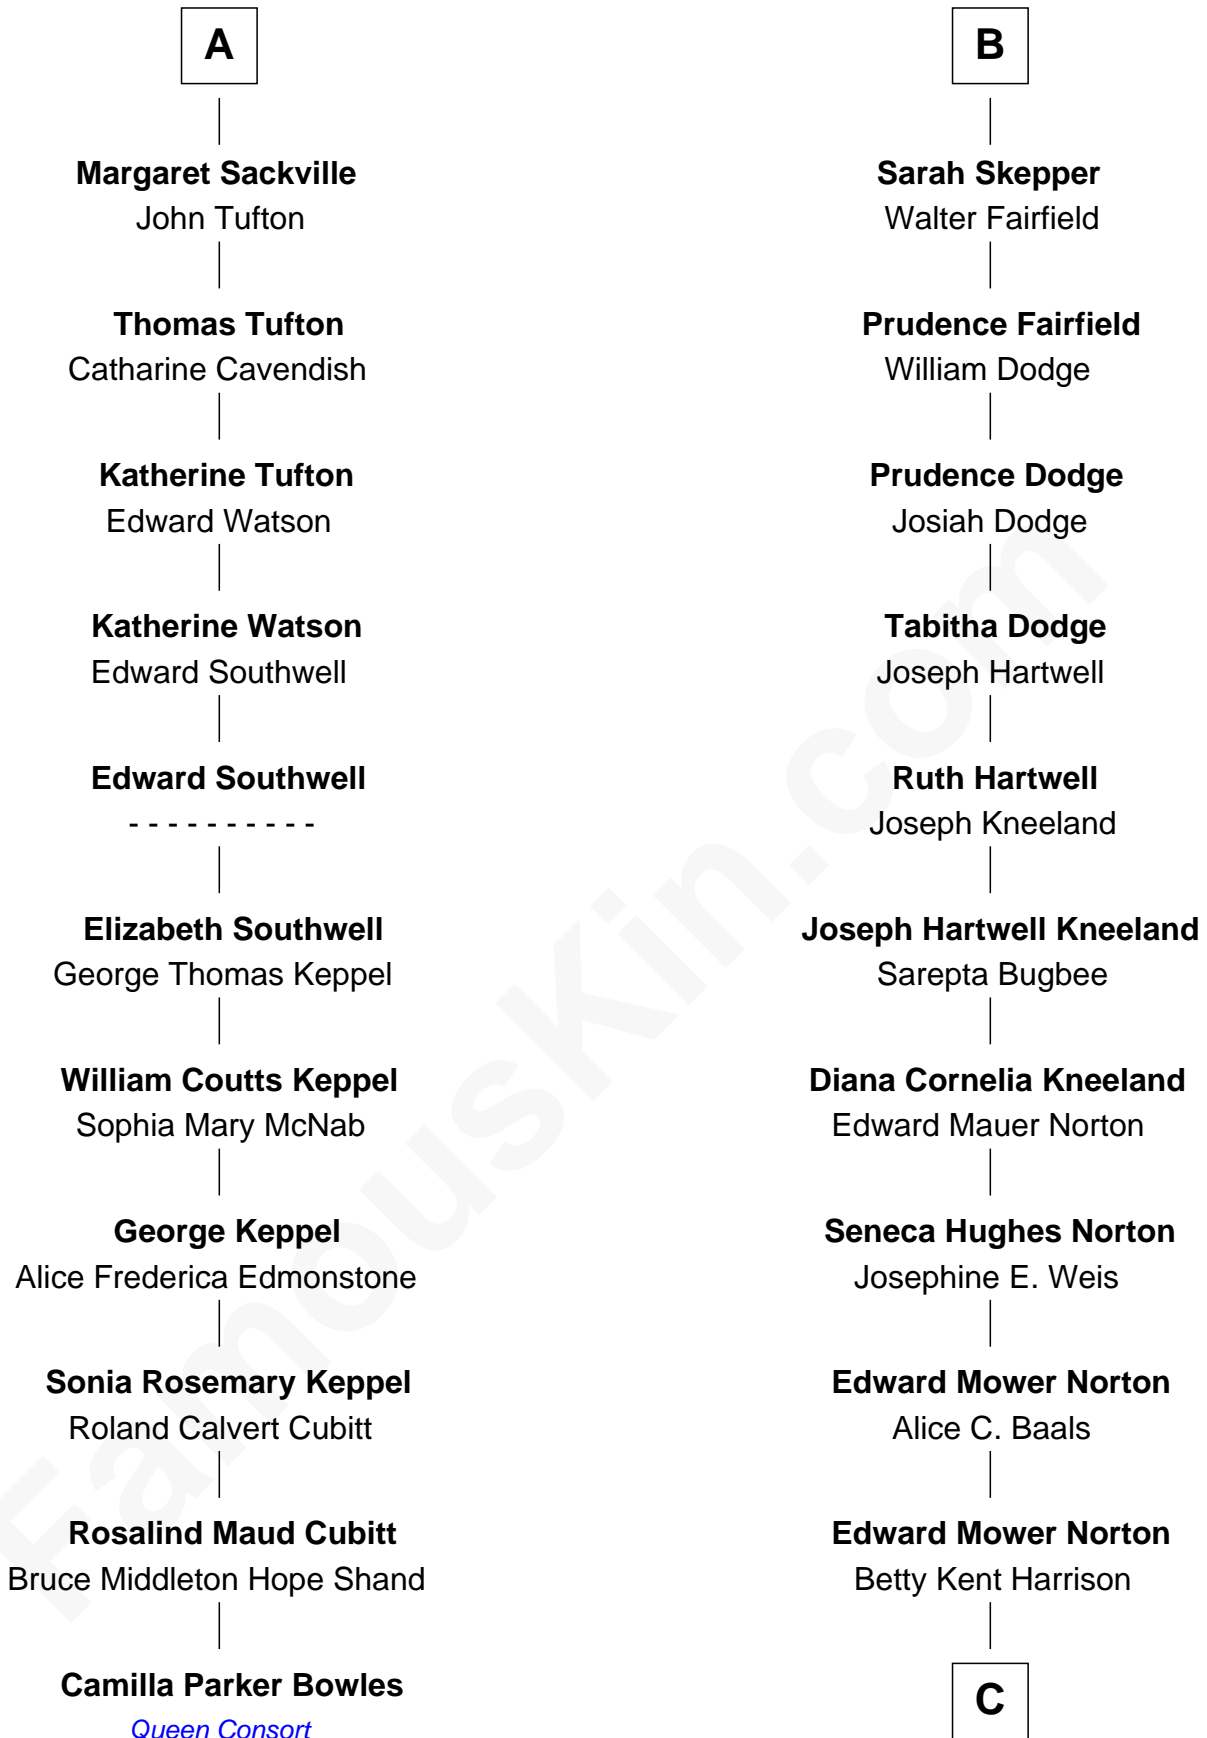

## Relationship Chart of

### Camilla Parker Bowles

*Queen Consort of the United Kingdom*

17th cousin 1 time removed of

**Edward Norton**

*Movie Actor*

**Sir John Clifford**

Elizabeth Percy

C