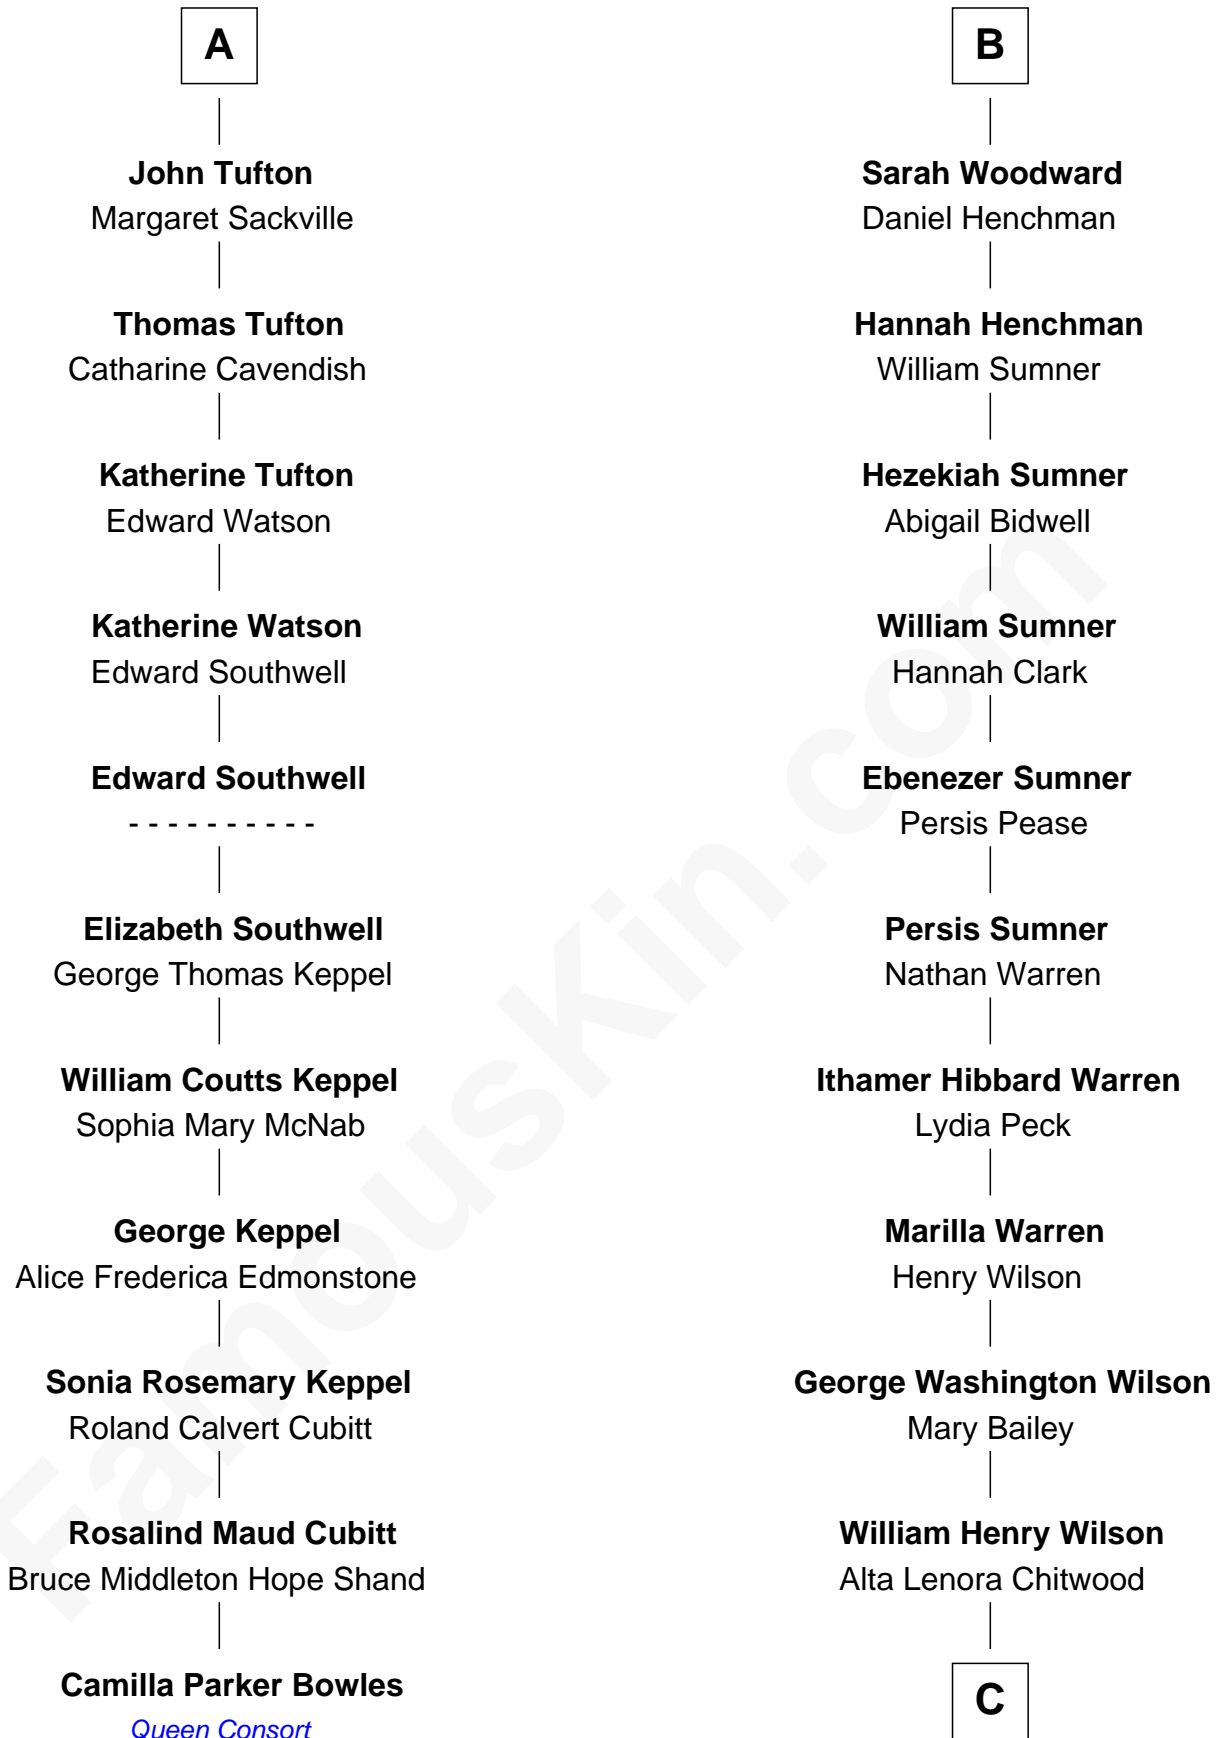

FamousKin.com

Relationship Chart of

Camilla Parker Bowles

Queen Consort of the United Kingdom

17th cousin 2 times removed of

Mike Love

Co-Founder of The Beach Boys

C

William Coral Wilson
Edith Sophia Sthole

Emily Glee Wilson
Edward Milton Love

Mike Love
Co-Founder of The Beach Boys