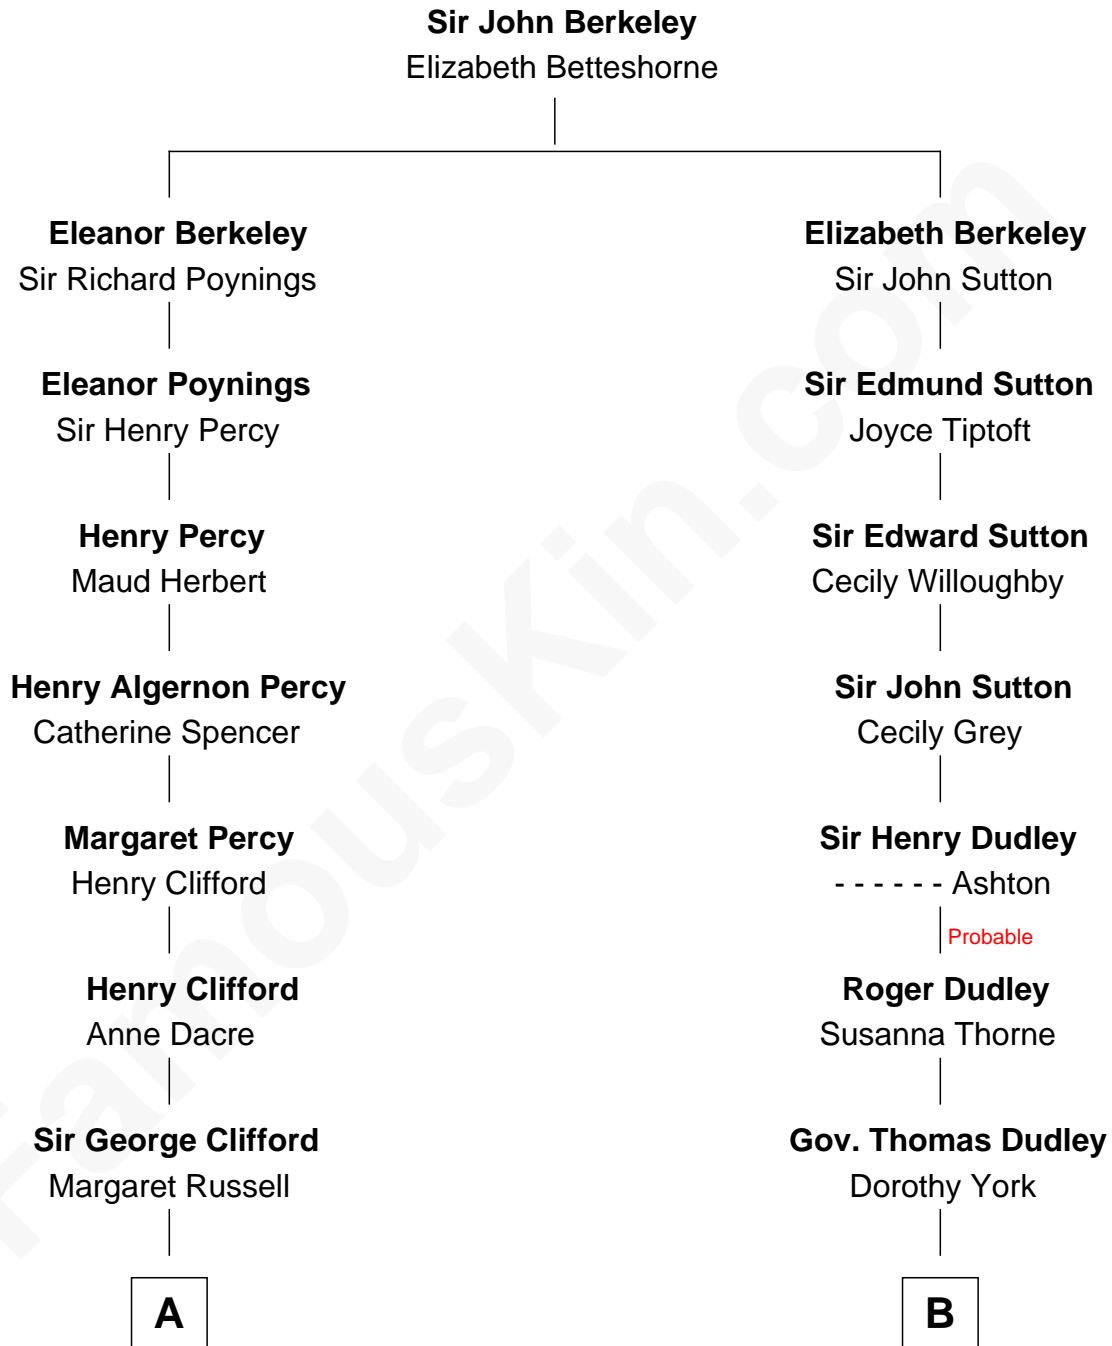

FamousKin.com

Relationship Chart of

Camilla Parker Bowles

Queen Consort of the United Kingdom

13th cousin 5 times removed of

Oliver Wendell Holmes, Sr.

American "Fireside" Poet

C

Rosalind Maud Cubitt
Bruce Middleton Hope Shand

Camilla Parker Bowles
Queen Consort

FamousKin.com