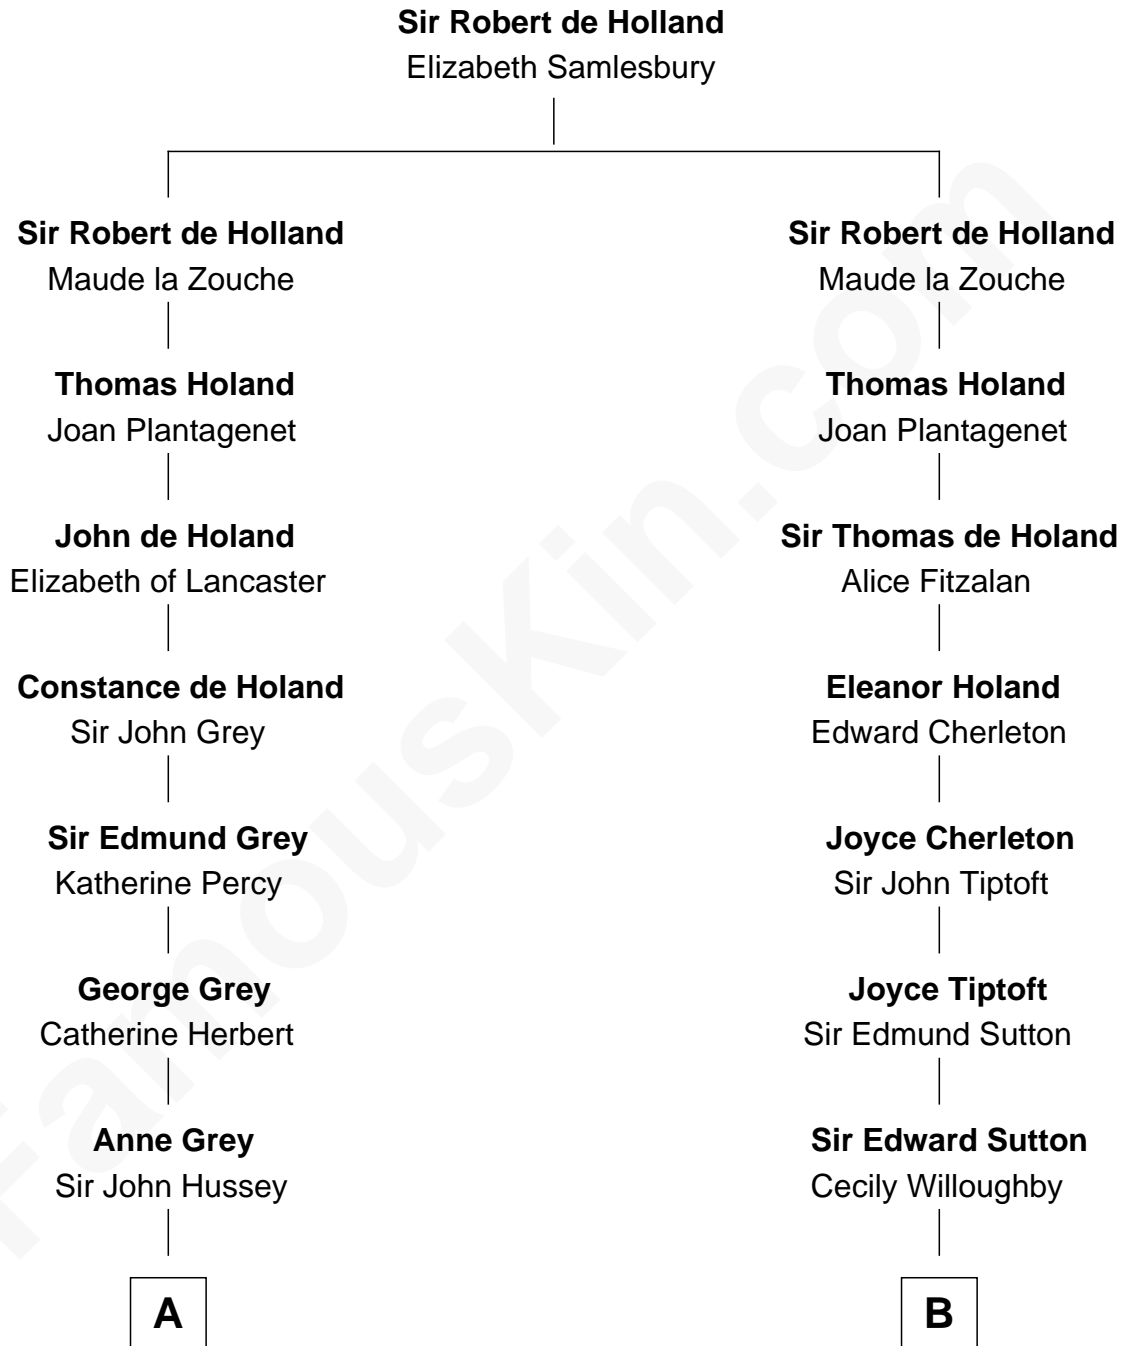

FamousKin.com

Relationship Chart of

Camilla Parker Bowles

Queen Consort of the United Kingdom

17th cousin 3 times removed of

Oliver Wendell Holmes, Sr.

American "Fireside" Poet

C

—
George Keppel

Alice Frederica Edmonstone

—
Sonia Rosemary Keppel

Roland Calvert Cubitt

—
Rosalind Maud Cubitt

Bruce Middleton Hope Shand

—
Camilla Parker Bowles

Queen Consort