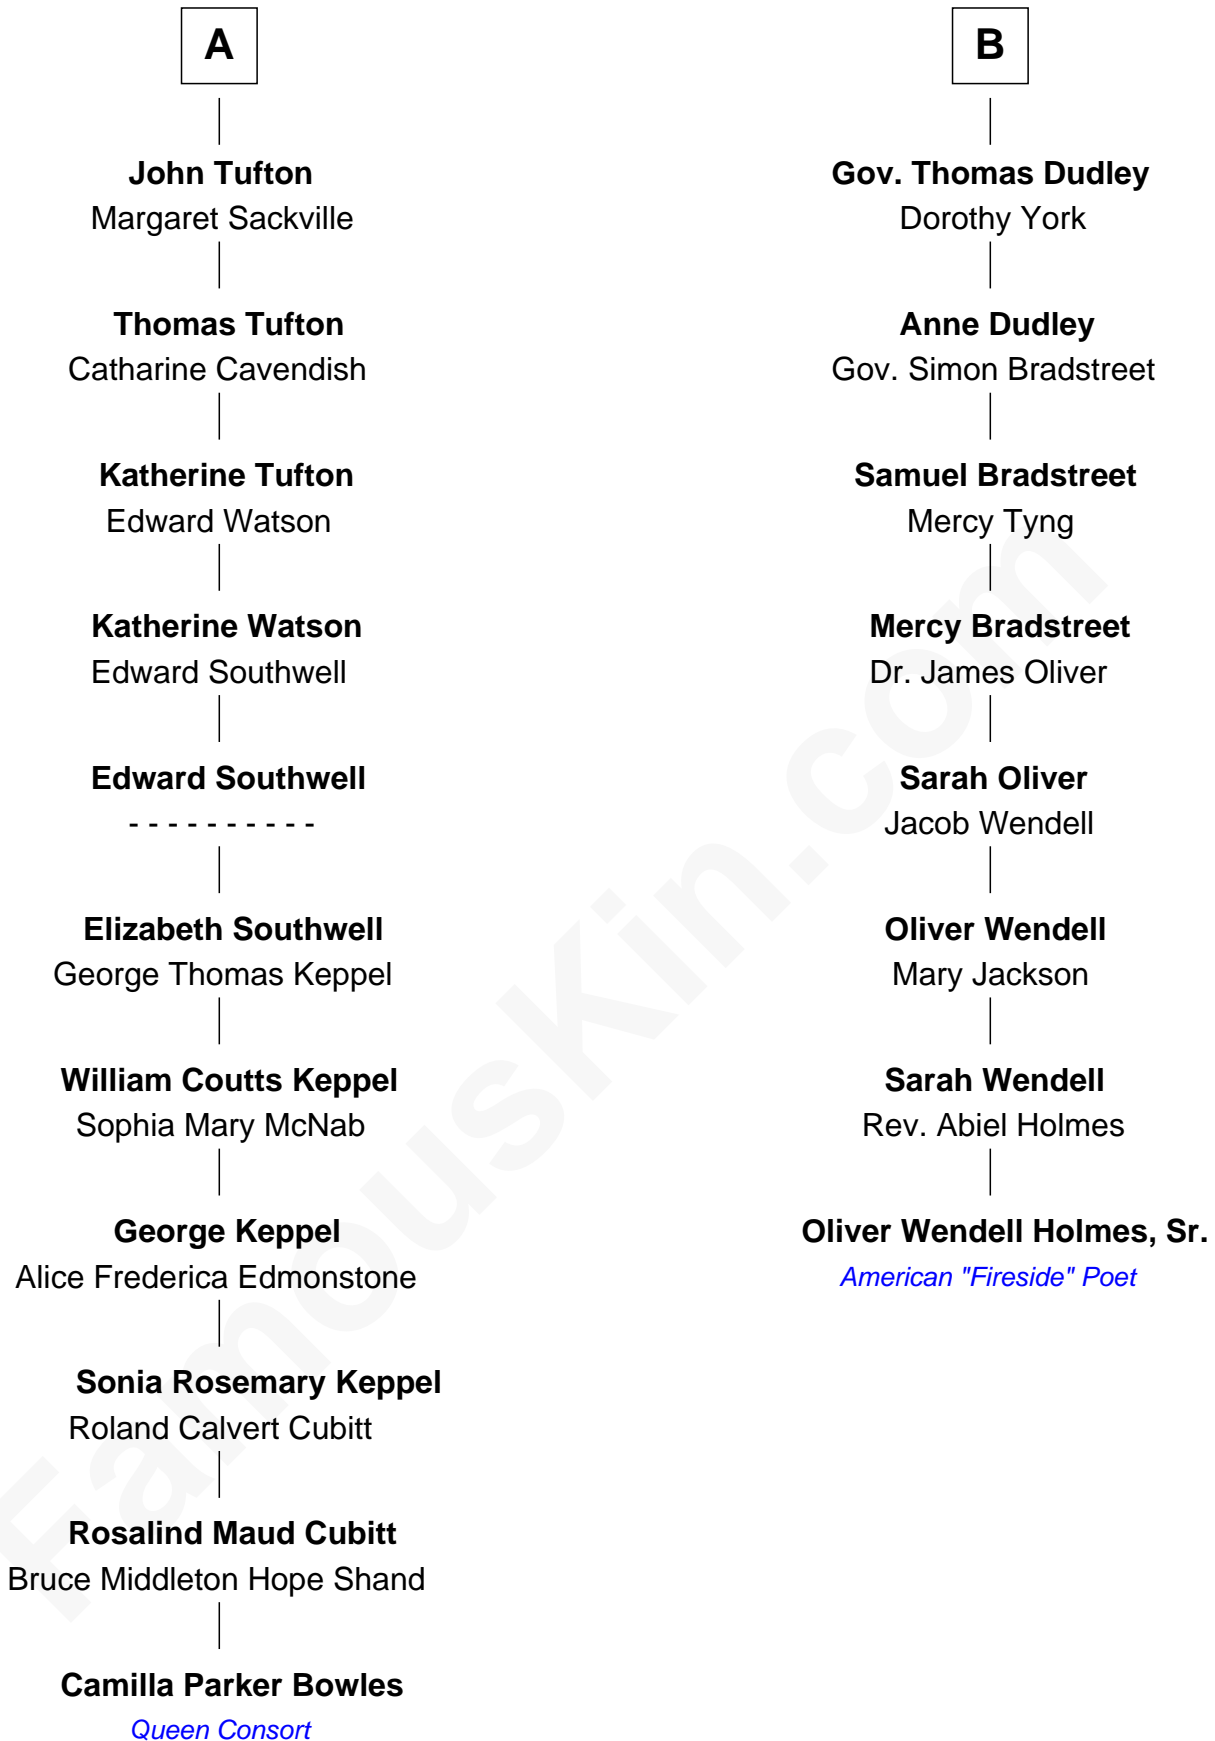

FamousKin.com

Relationship Chart of

Camilla Parker Bowles

Queen Consort of the United Kingdom

14th cousin 3 times removed of

Oliver Wendell Holmes, Sr.

American "Fireside" Poet

Camilla Parker Bowles photo by [Agência Brasil](#) [\(CC BY 3.0 BRAZIL\)](#)