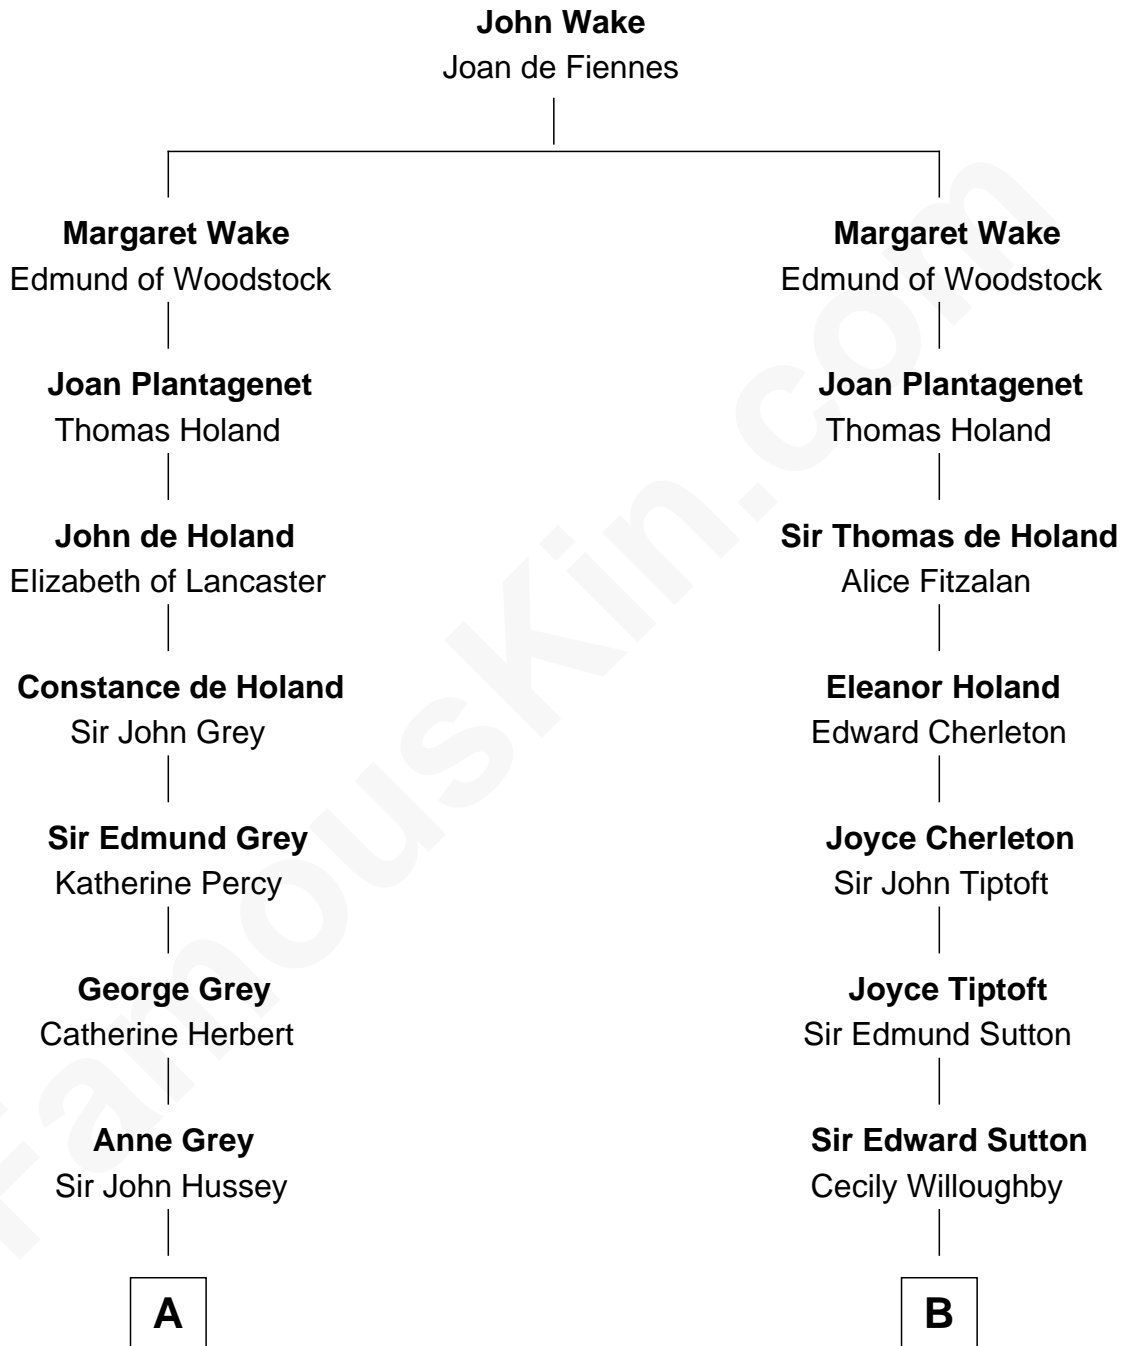

FamousKin.com

Relationship Chart of

Camilla Parker Bowles

Queen Consort of the United Kingdom

17th cousin 3 times removed of

Oliver Wendell Holmes, Sr.

American "Fireside" Poet

C

—
George Keppel

Alice Frederica Edmonstone

—
Sonia Rosemary Keppel

Roland Calvert Cubitt

—
Rosalind Maud Cubitt

Bruce Middleton Hope Shand

—
Camilla Parker Bowles

Queen Consort