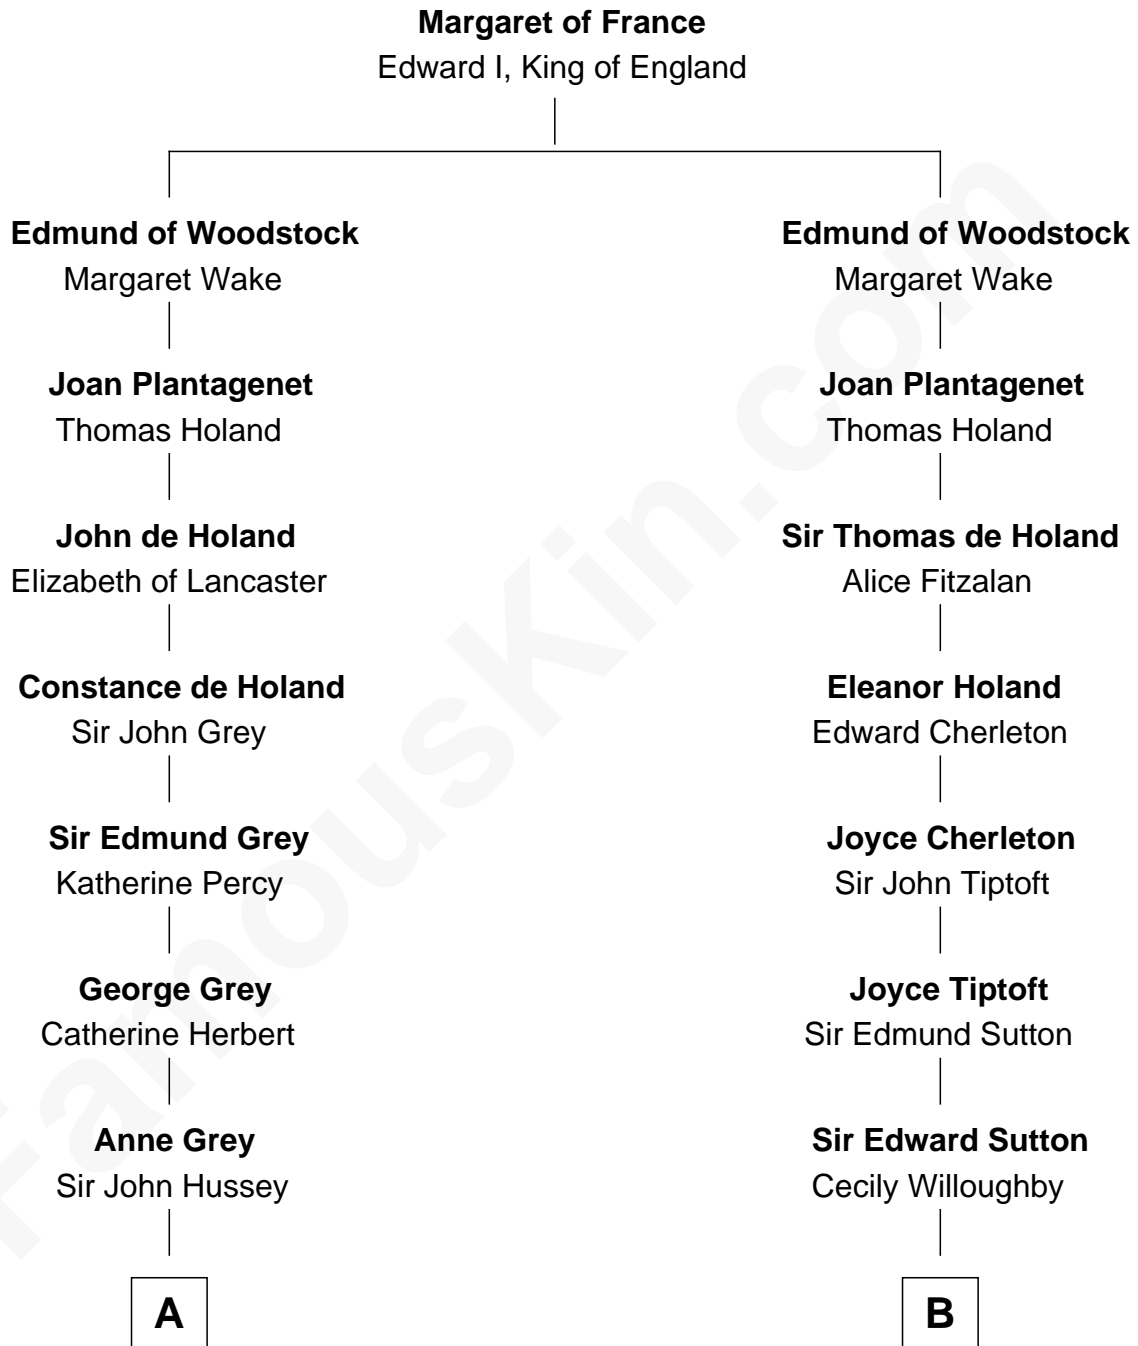

FamousKin.com

Relationship Chart of

Camilla Parker Bowles

Queen Consort of the United Kingdom

17th cousin 3 times removed of

Oliver Wendell Holmes, Sr.

American "Fireside" Poet

C

—
George Keppel

Alice Frederica Edmonstone

—
Sonia Rosemary Keppel

Roland Calvert Cubitt

—
Rosalind Maud Cubitt

Bruce Middleton Hope Shand

—
Camilla Parker Bowles

Queen Consort