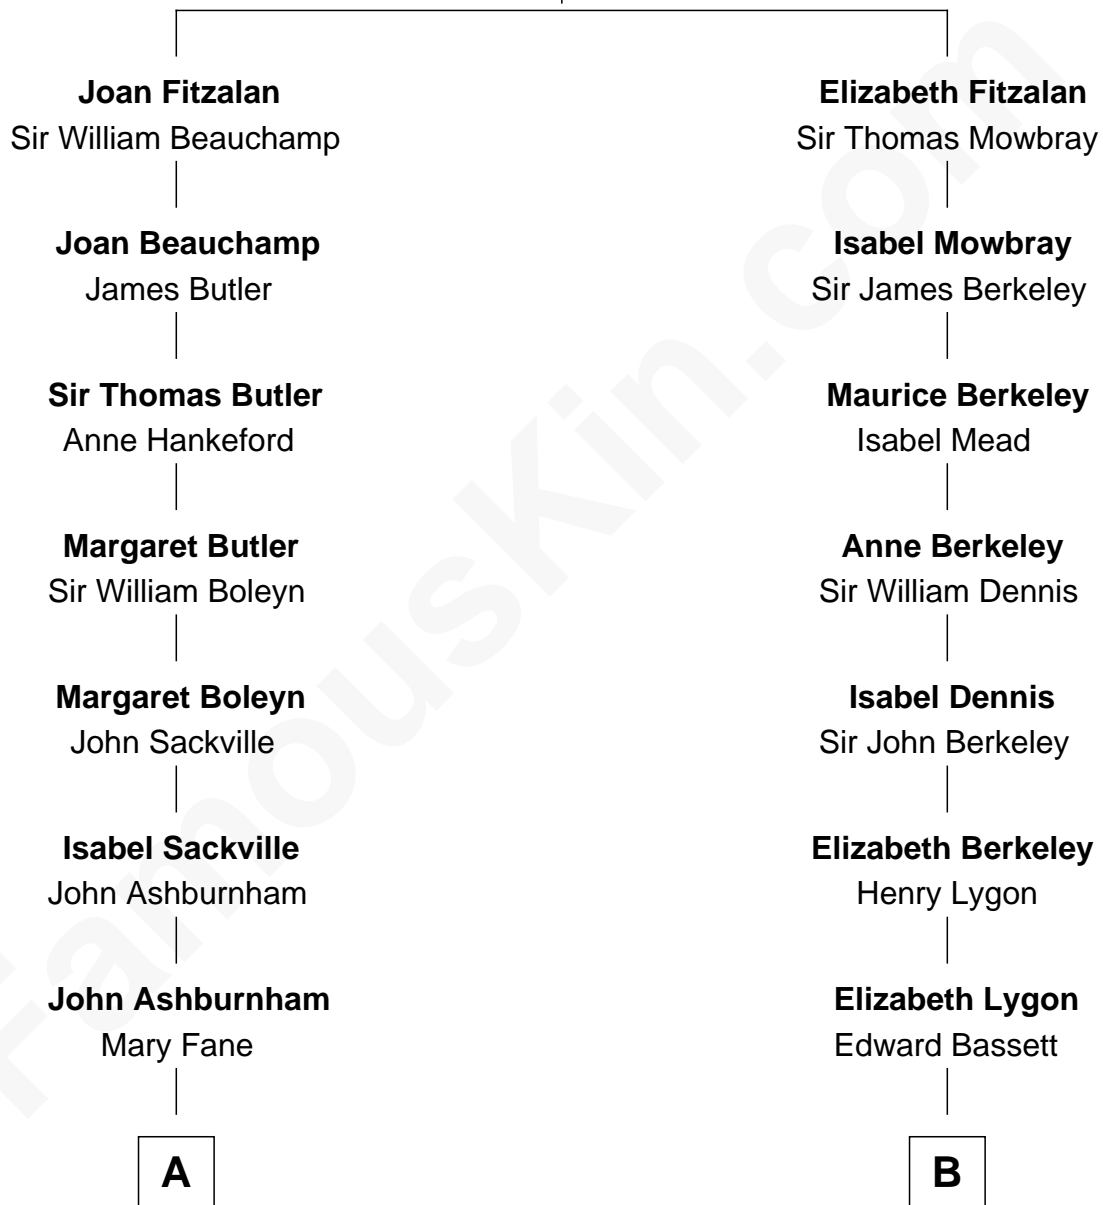

FamousKin.com

Relationship Chart of

Camilla Parker Bowles

Queen Consort of the United Kingdom

17th cousin 2 times removed of

Endicott Peabody

62nd Governor of Massachusetts

Sir Richard Fitzalan

Elizabeth de Bohun

C

—
Sonia Rosemary Keppel

Roland Calvert Cubitt

—
Rosalind Maud Cubitt

Bruce Middleton Hope Shand

—
Camilla Parker Bowles

Queen Consort