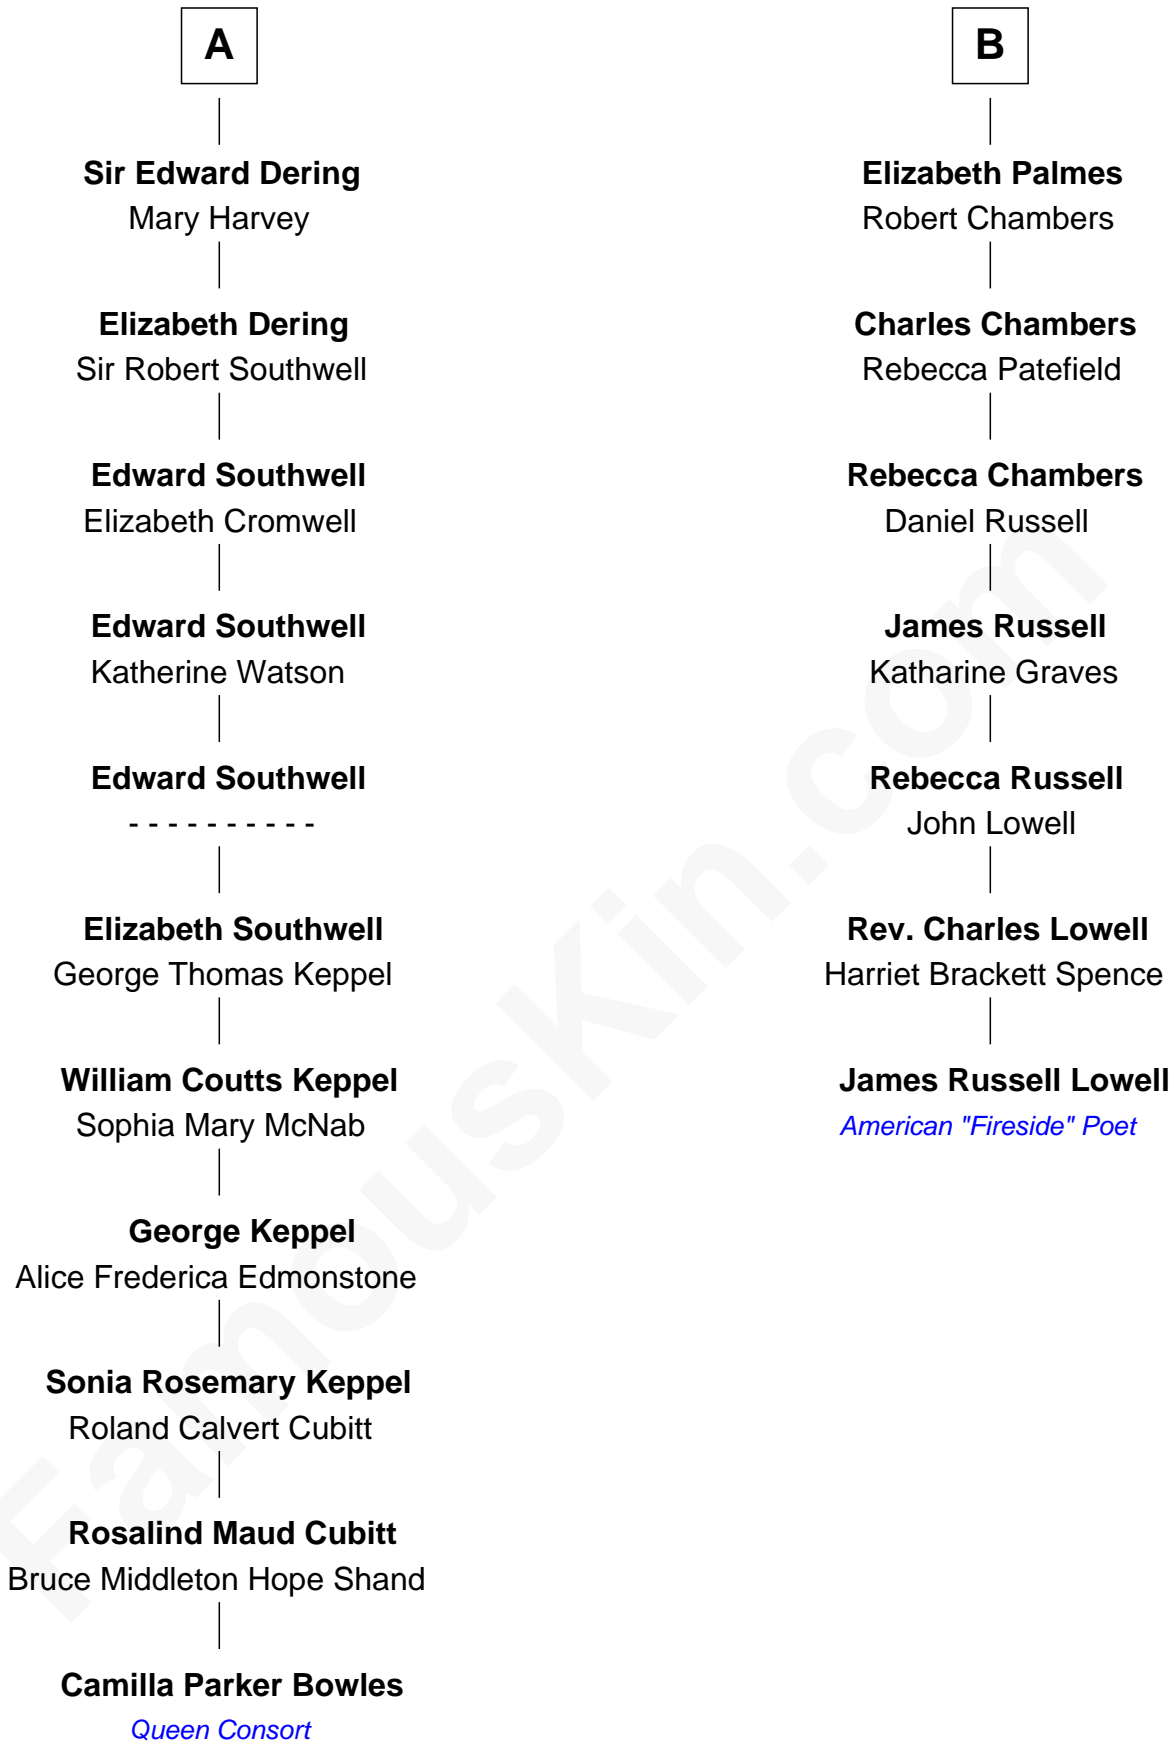

FamousKin.com

Relationship Chart of

Camilla Parker Bowles

Queen Consort of the United Kingdom

13th cousin 4 times removed of

James Russell Lowell

American "Fireside" Poet

Camilla Parker Bowles photo by [Agência Brasil](#) [\(CC BY 3.0 BRAZIL\)](#)