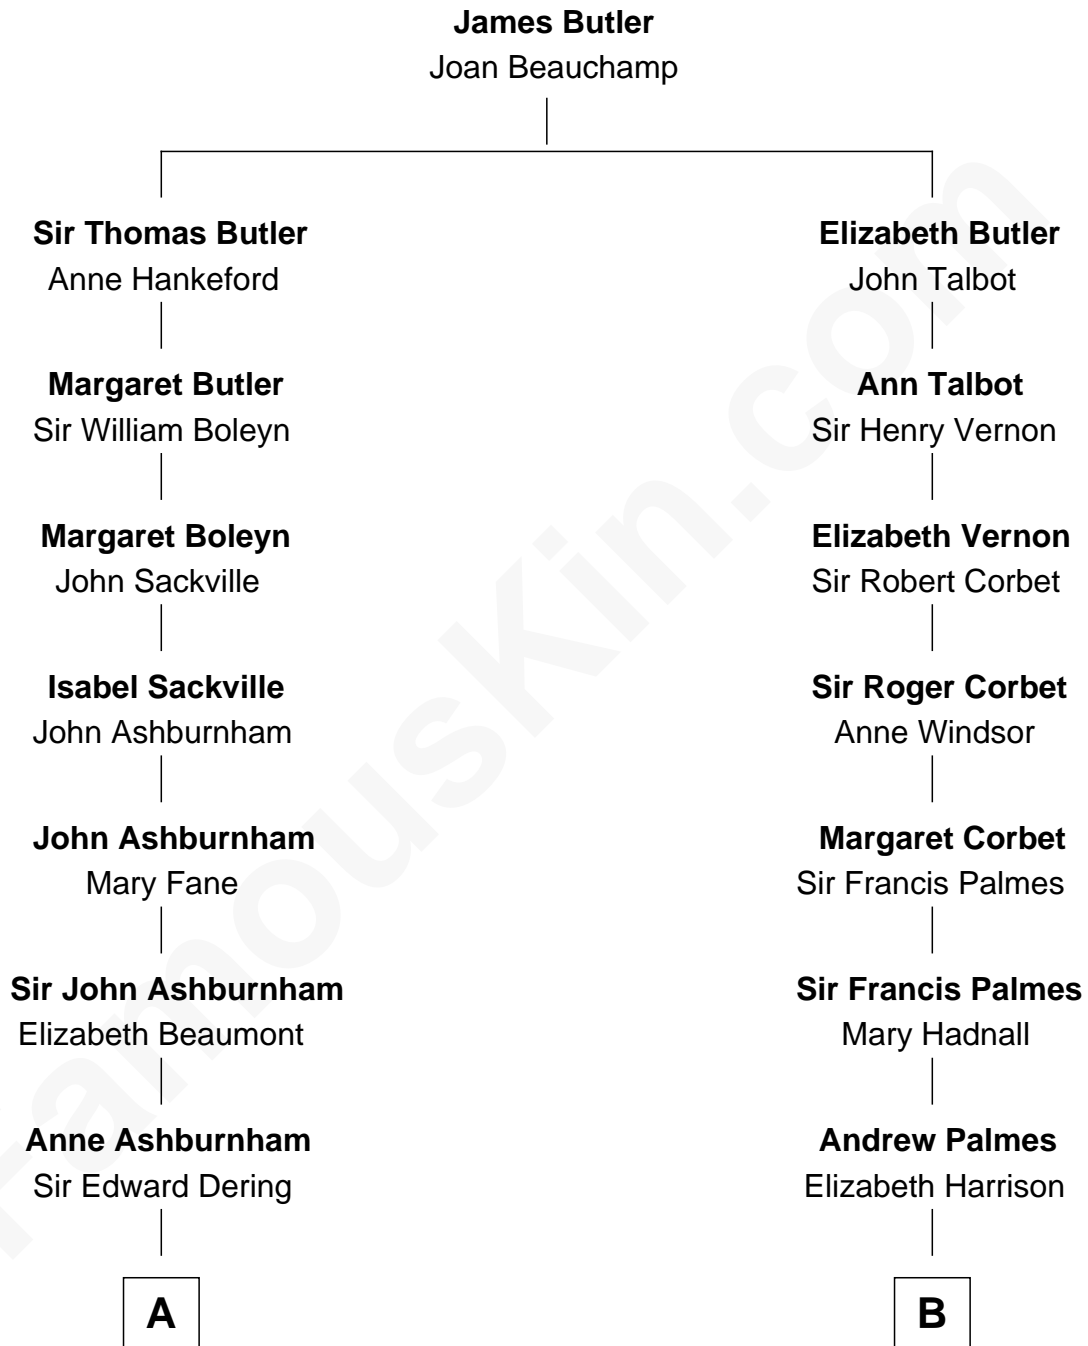

FamousKin.com

Relationship Chart of

Camilla Parker Bowles

Queen Consort of the United Kingdom

13th cousin 4 times removed of

James Russell Lowell

American "Fireside" Poet

Camilla Parker Bowles photo by [Agência Brasil](#) [\(CC BY 3.0 BRAZIL\)](#)