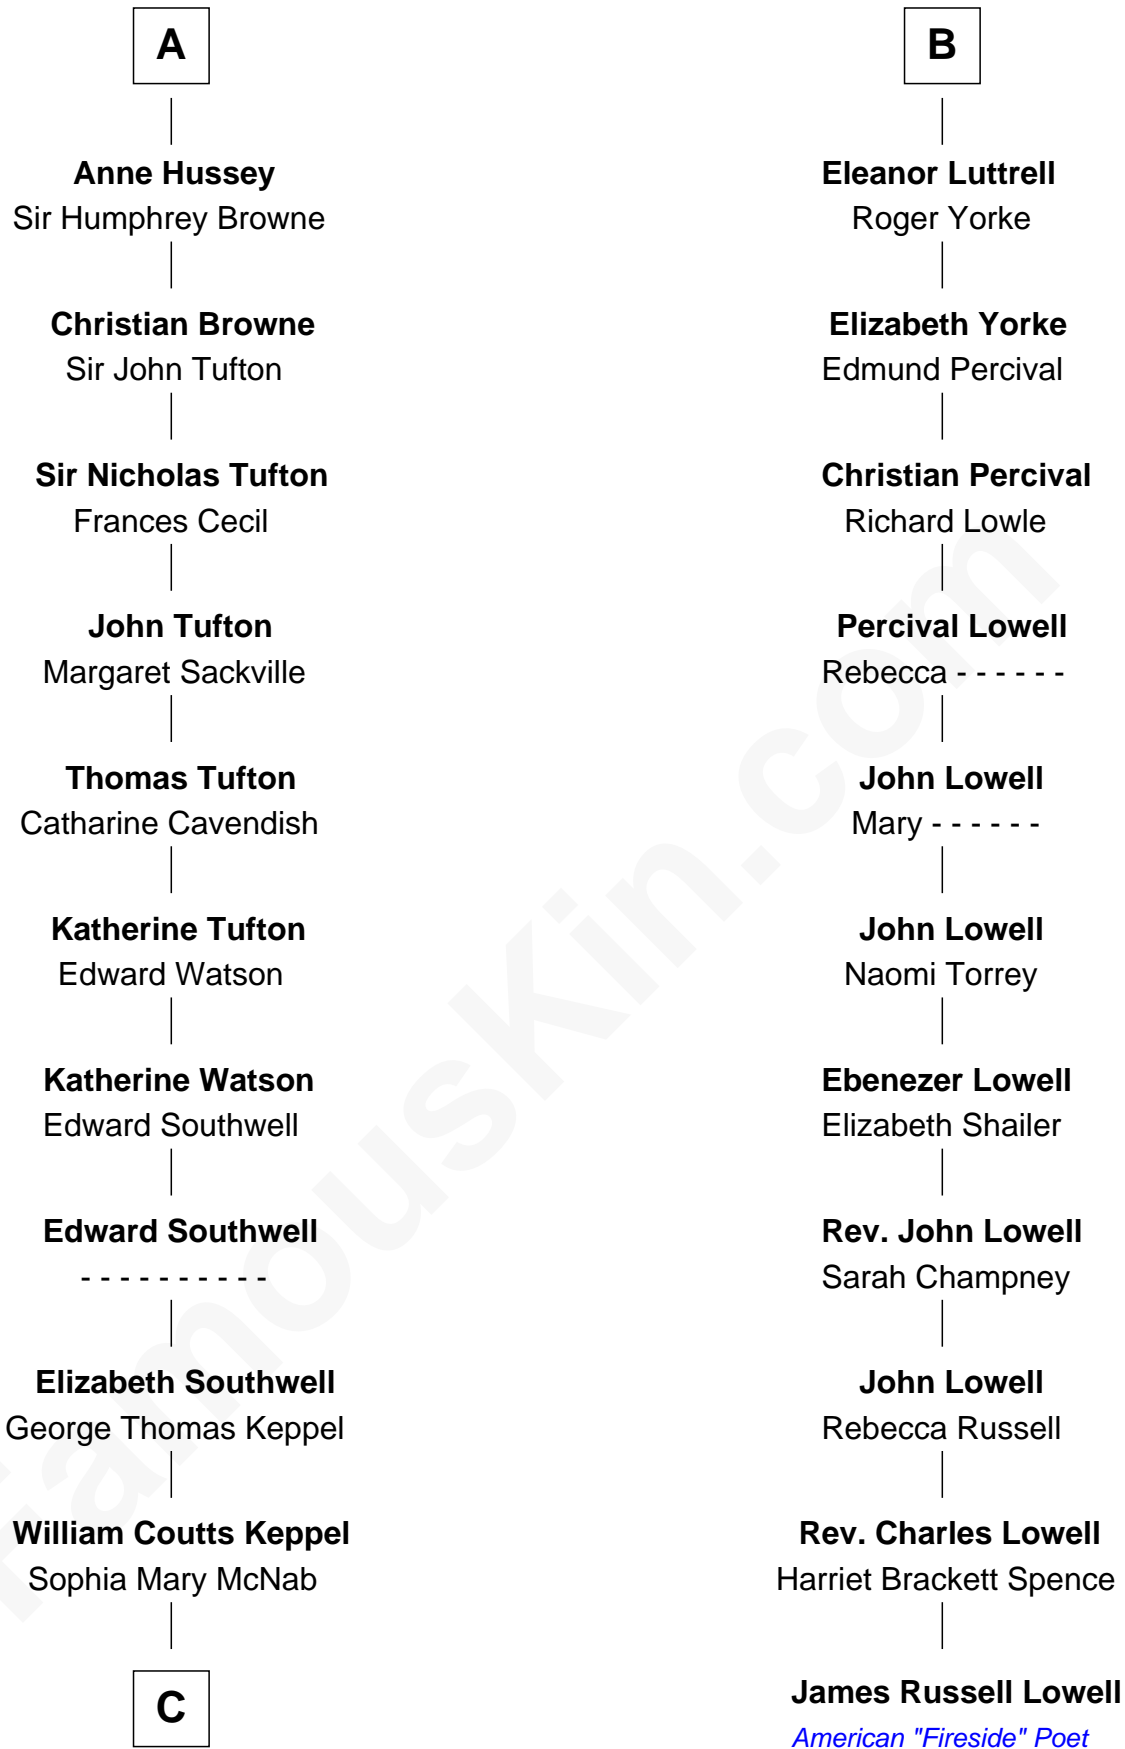

FamousKin.com Relationship Chart of

Camilla Parker Bowles

Queen Consort of the United Kingdom

17th cousin 3 times removed of

James Russell Lowell

American "Fireside" Poet

C

George Keppel
Alice Frederica Edmonstone