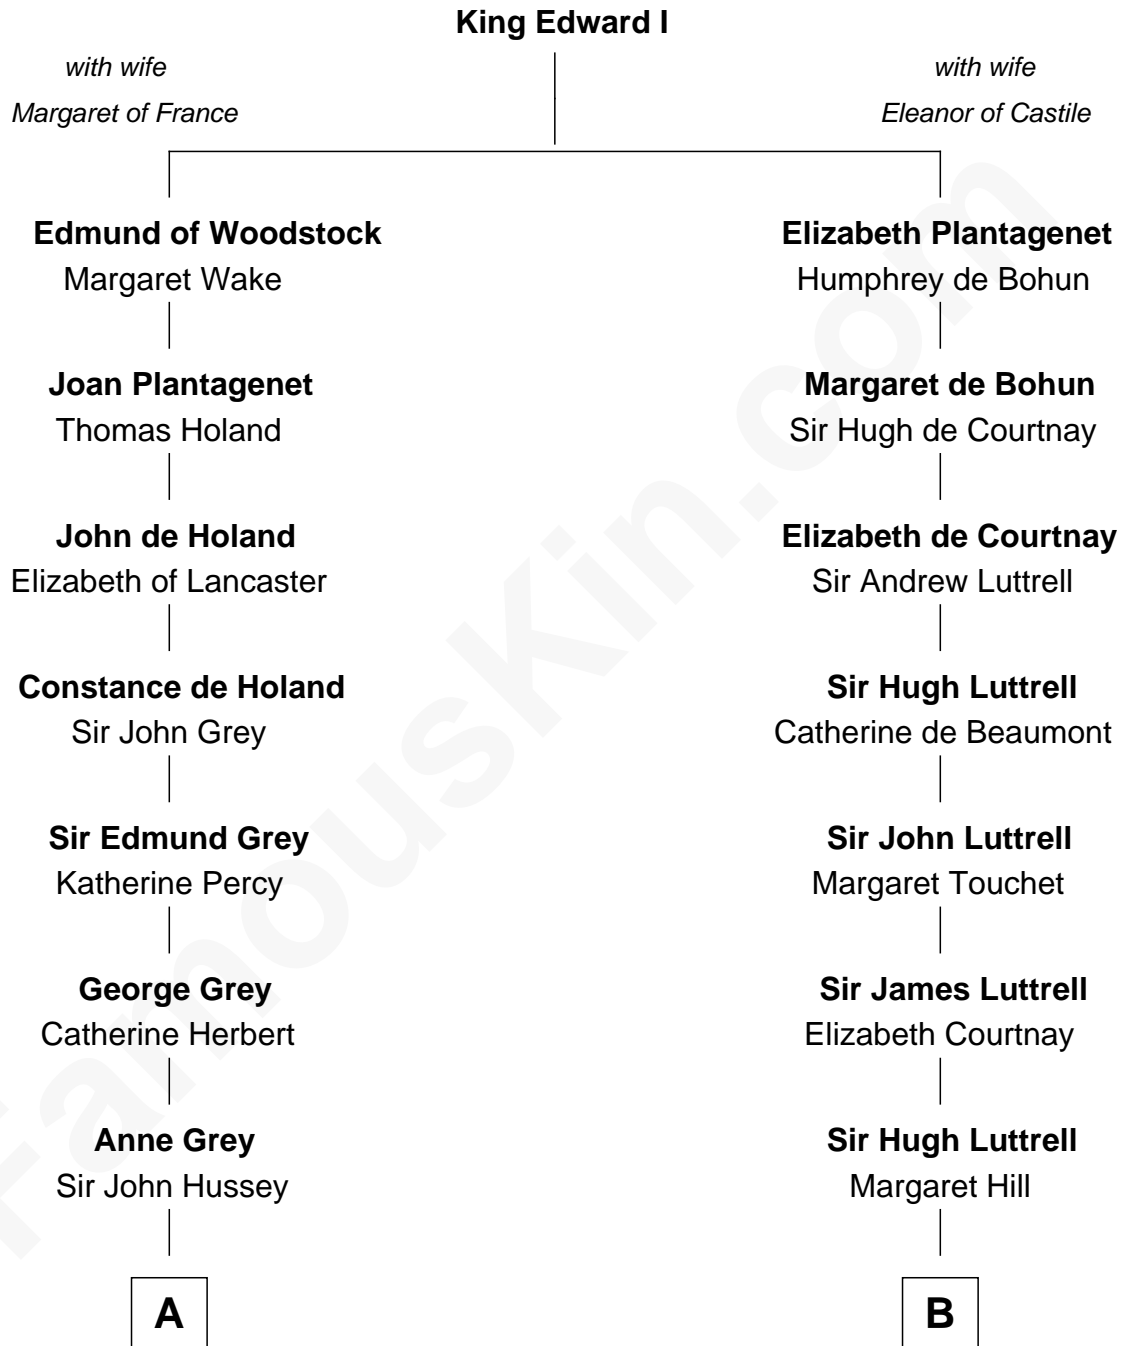

FamousKin.com Relationship Chart of

Camilla Parker Bowles

Queen Consort of the United Kingdom

17th cousin 3 times removed of

James Russell Lowell

American "Fireside" Poet

C

George Keppel
Alice Frederica Edmonstone