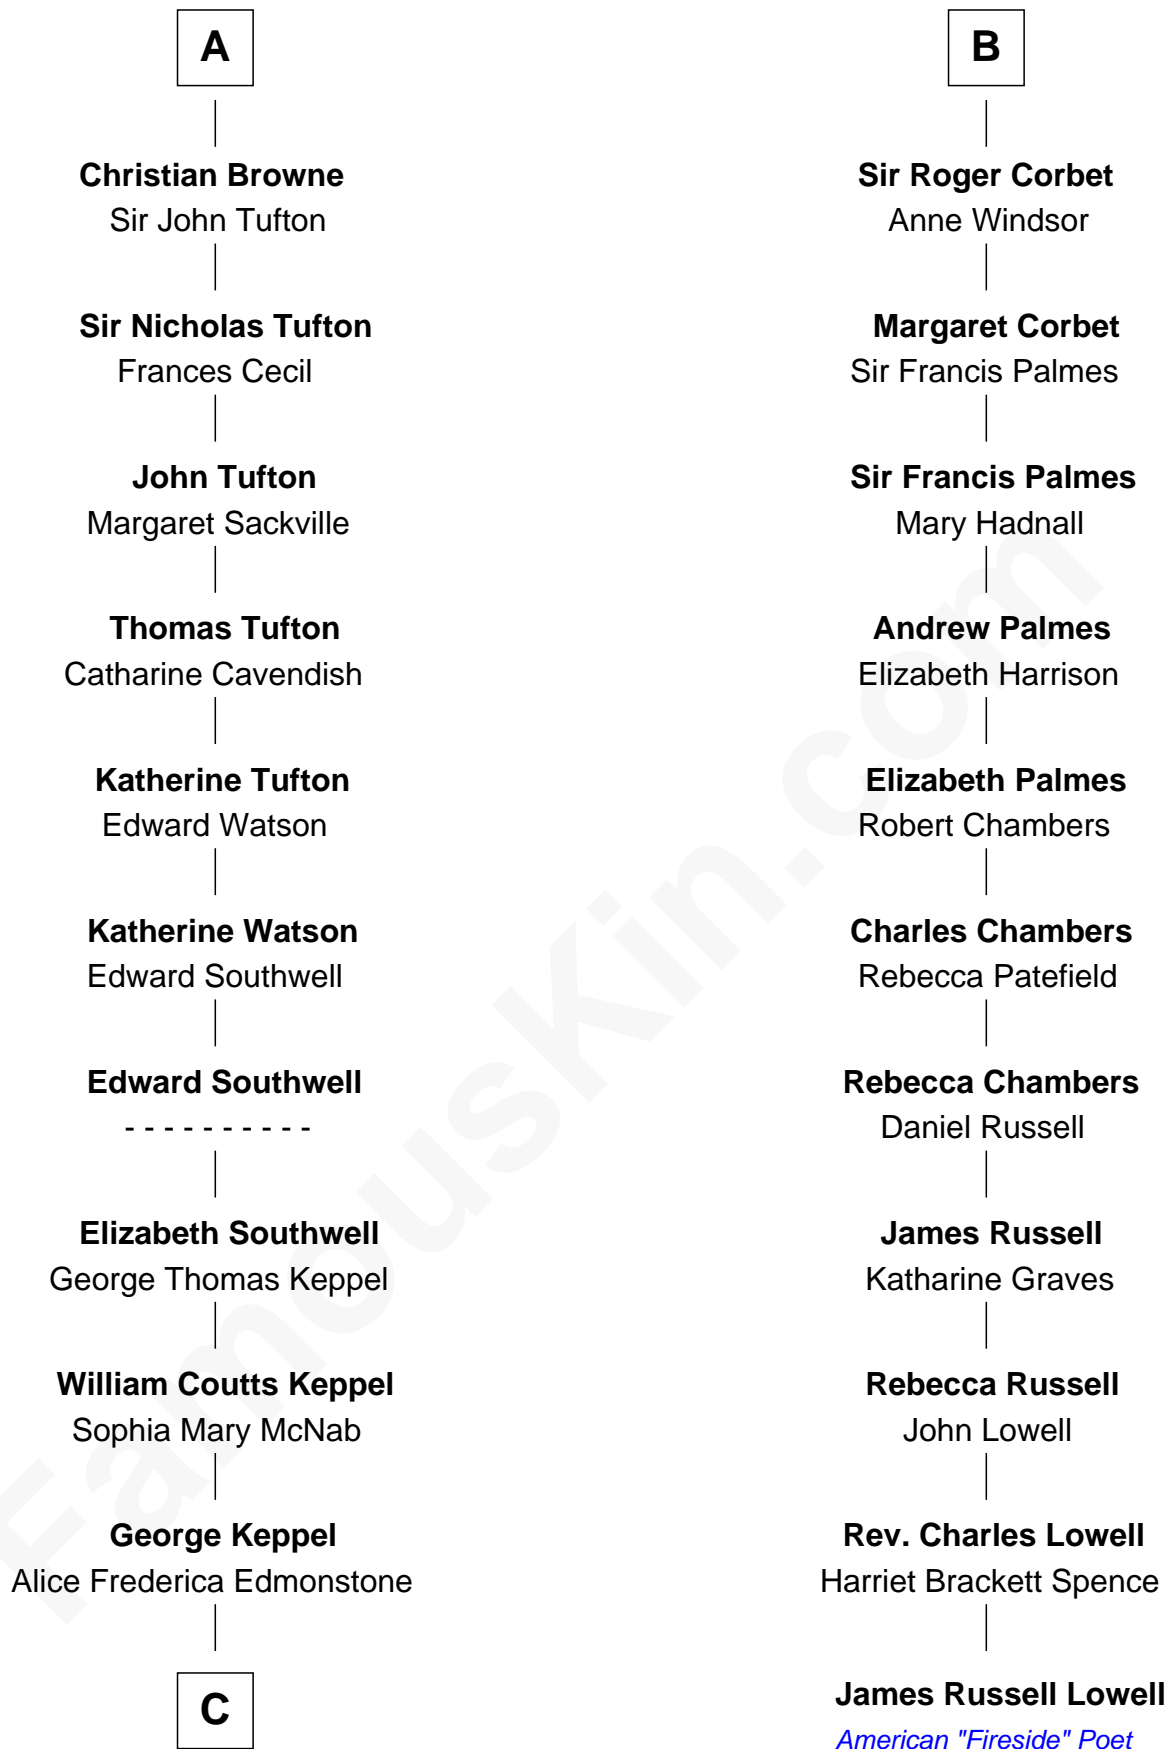

FamousKin.com

Relationship Chart of

Camilla Parker Bowles

Queen Consort of the United Kingdom

17th cousin 2 times removed of

James Russell Lowell

American "Fireside" Poet

C

—
Sonia Rosemary Keppel

Roland Calvert Cubitt

—
Rosalind Maud Cubitt

Bruce Middleton Hope Shand

—
Camilla Parker Bowles

Queen Consort

FamousKin.com