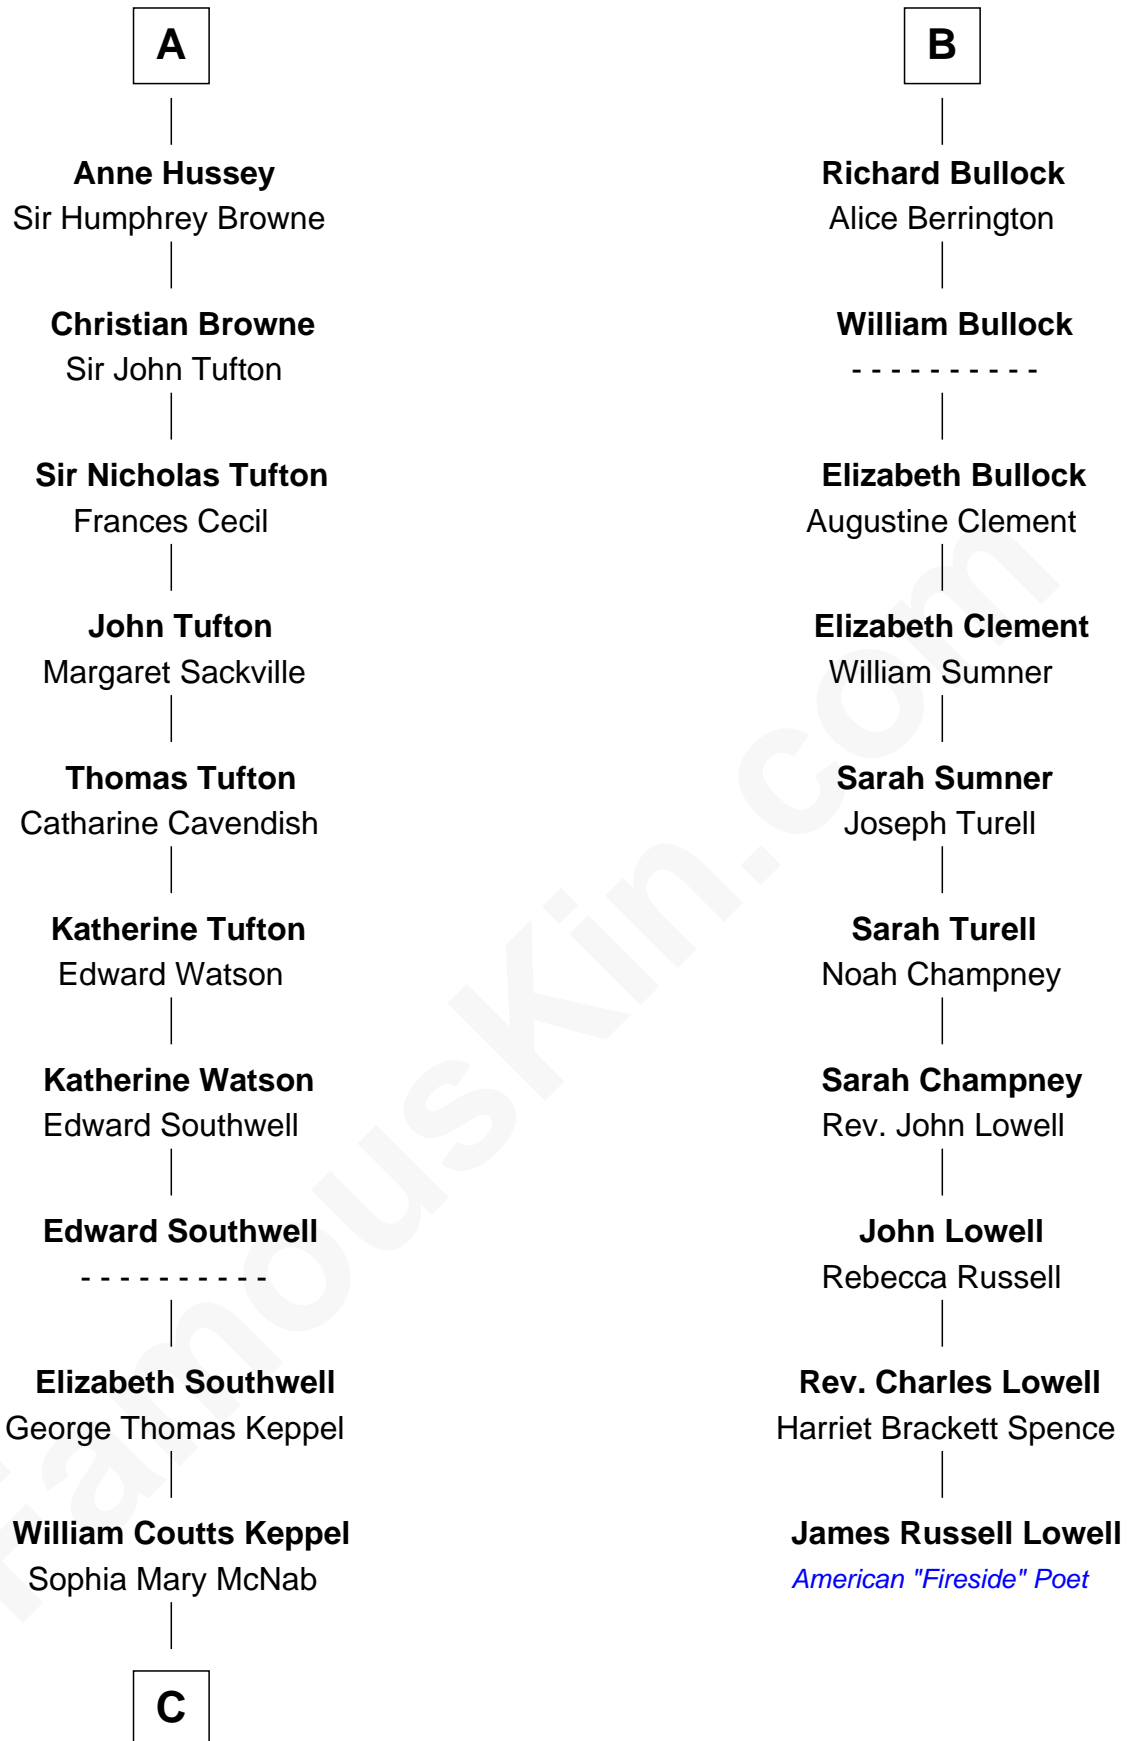

FamousKin.com

Relationship Chart of

Camilla Parker Bowles

Queen Consort of the United Kingdom

16th cousin 4 times removed of

James Russell Lowell

American "Fireside" Poet

C

George Keppel
Alice Frederica Edmonstone

Sonia Rosemary Keppel
Roland Calvert Cubitt

Rosalind Maud Cubitt
Bruce Middleton Hope Shand

Camilla Parker Bowles
Queen Consort

FamousKin.com