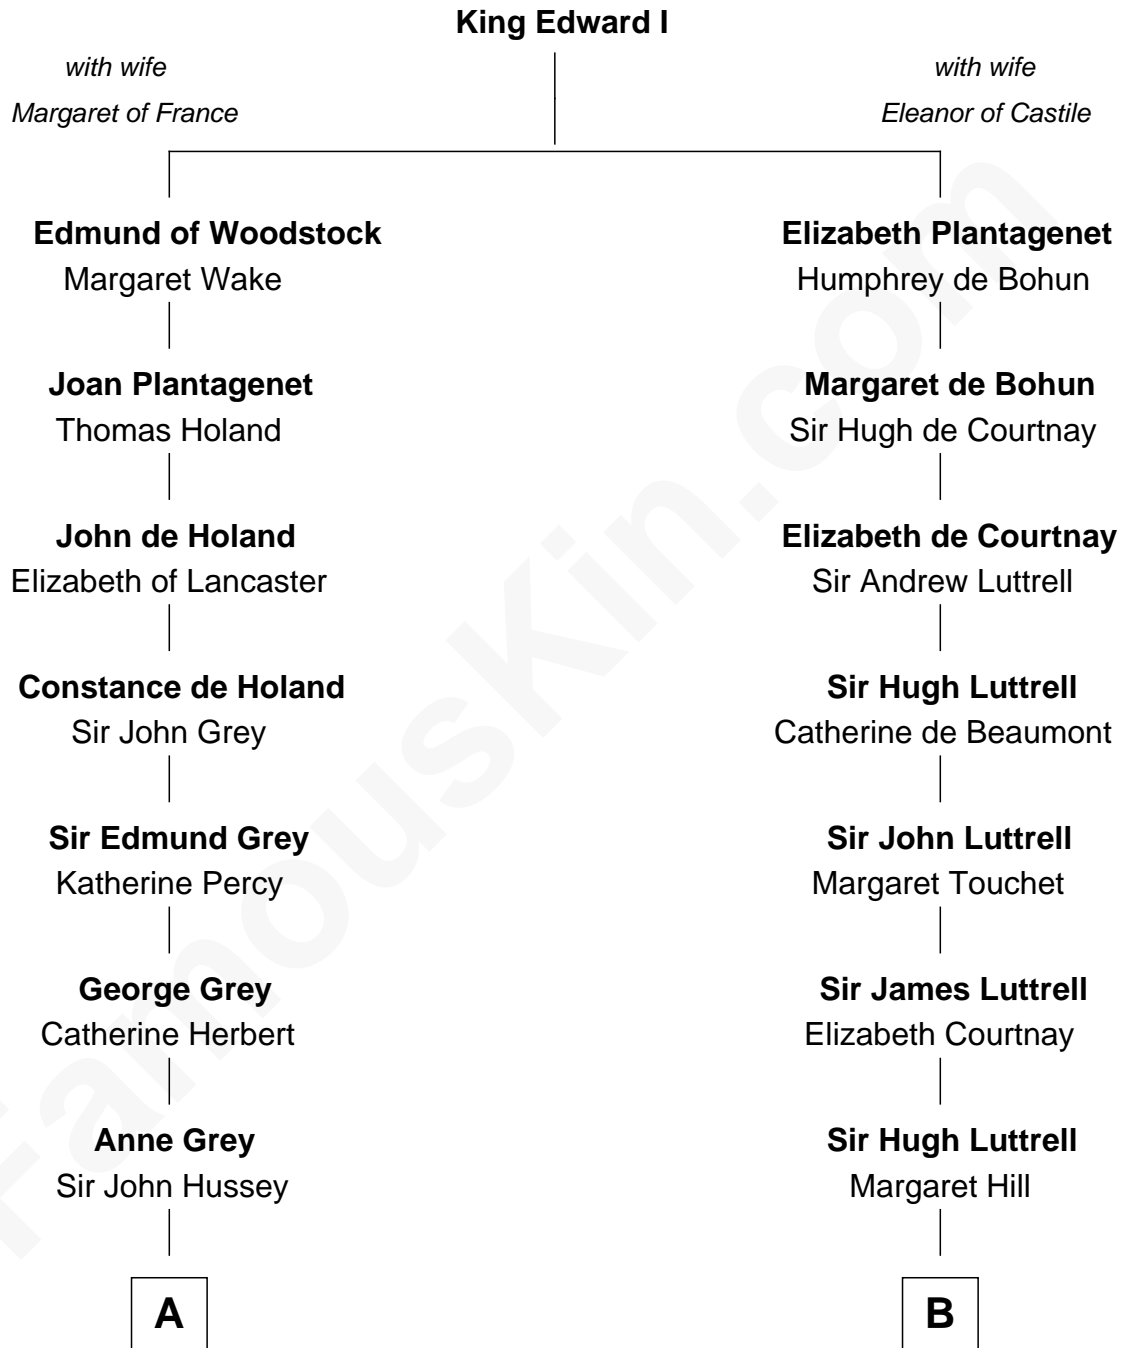

# FamousKin.com

## Relationship Chart of Camilla Parker Bowles

*Queen Consort of the United Kingdom*

**16th cousin 4 times removed of**

**Ichabod Goodwin**

*27th Governor of New Hampshire*

**C**

**George Keppel**  
Alice Frederica Edmonstone