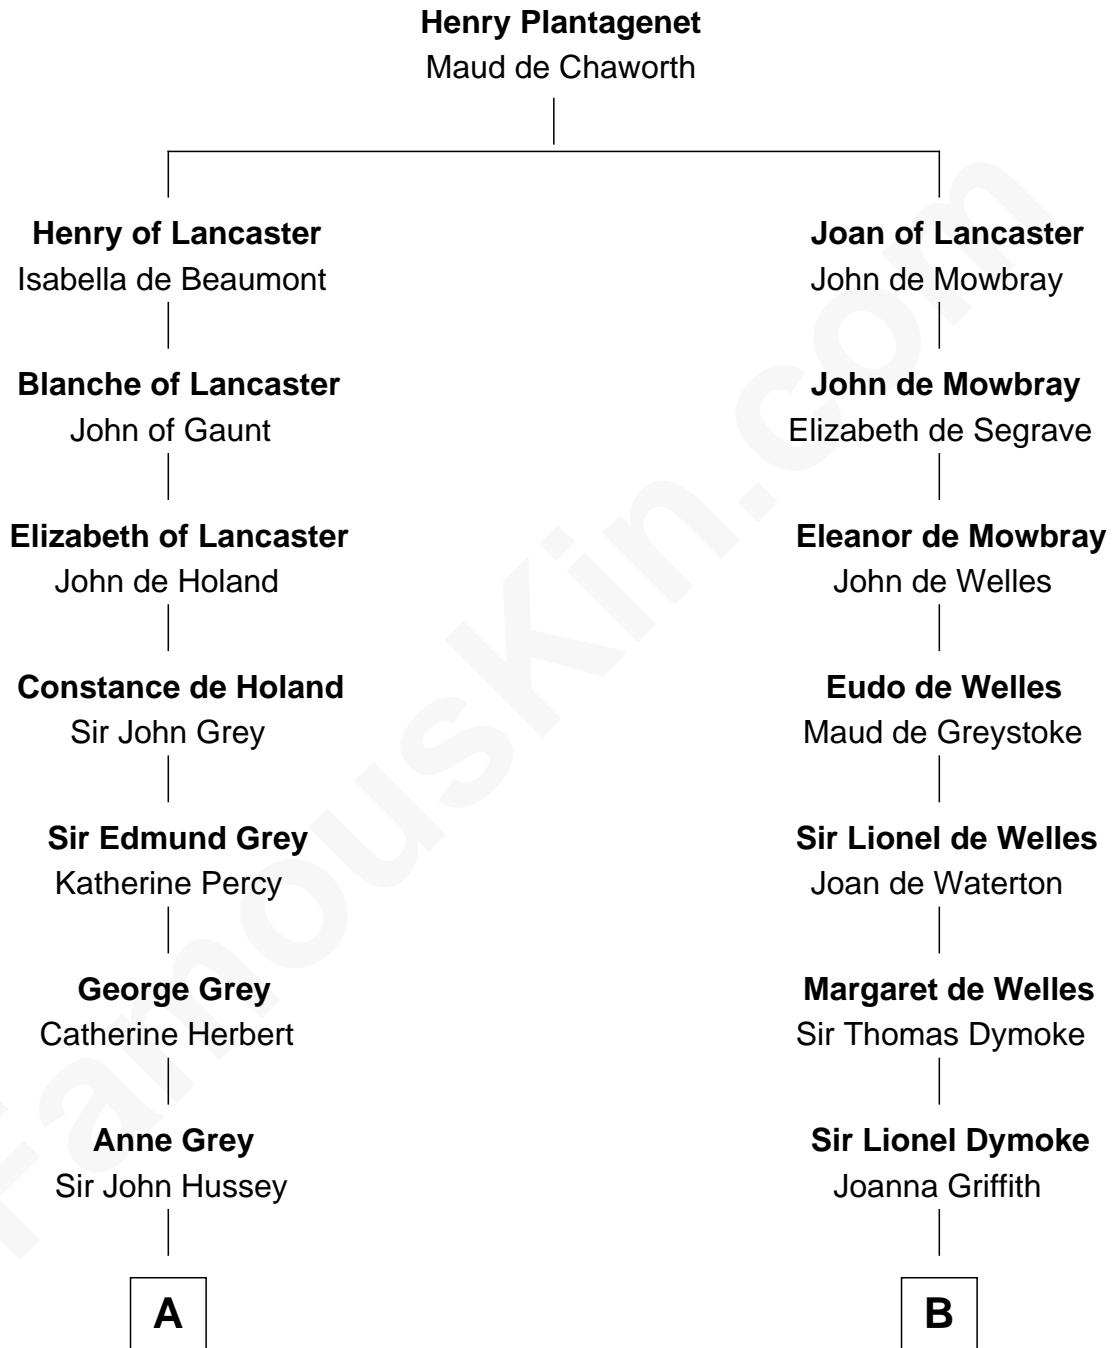

Ichabod Goodwin

27th Governor of New Hampshire