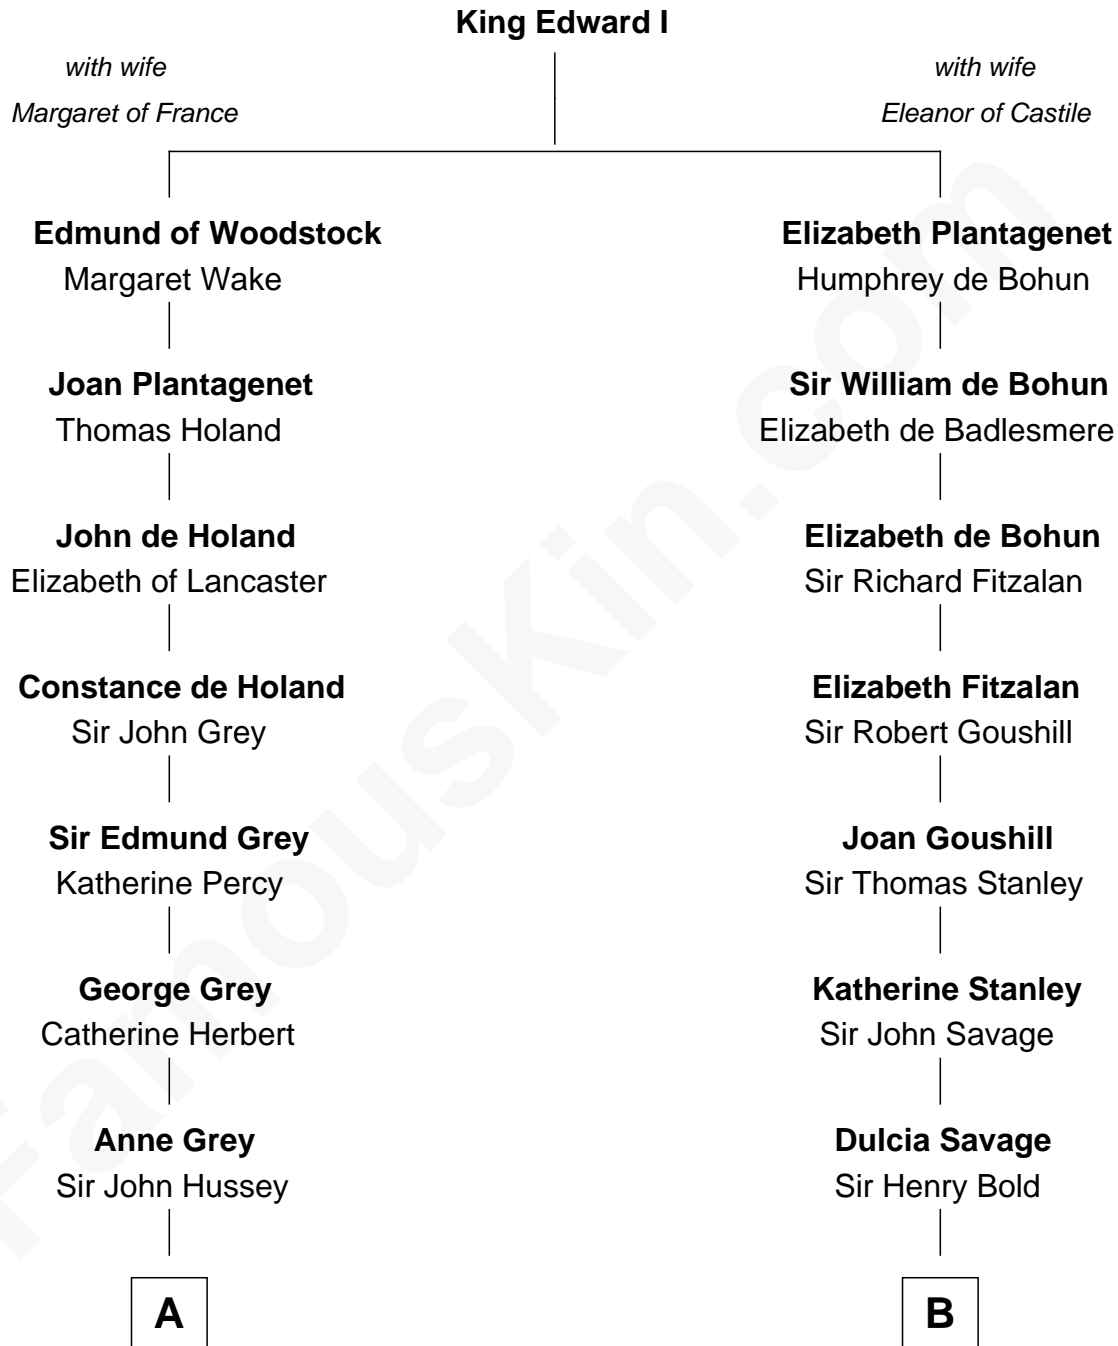

FamousKin.com

Relationship Chart of

Camilla Parker Bowles

Queen Consort of the United Kingdom

14th cousin 6 times removed of

Richard Henry Lee

Signer of the Declaration of Independence

C