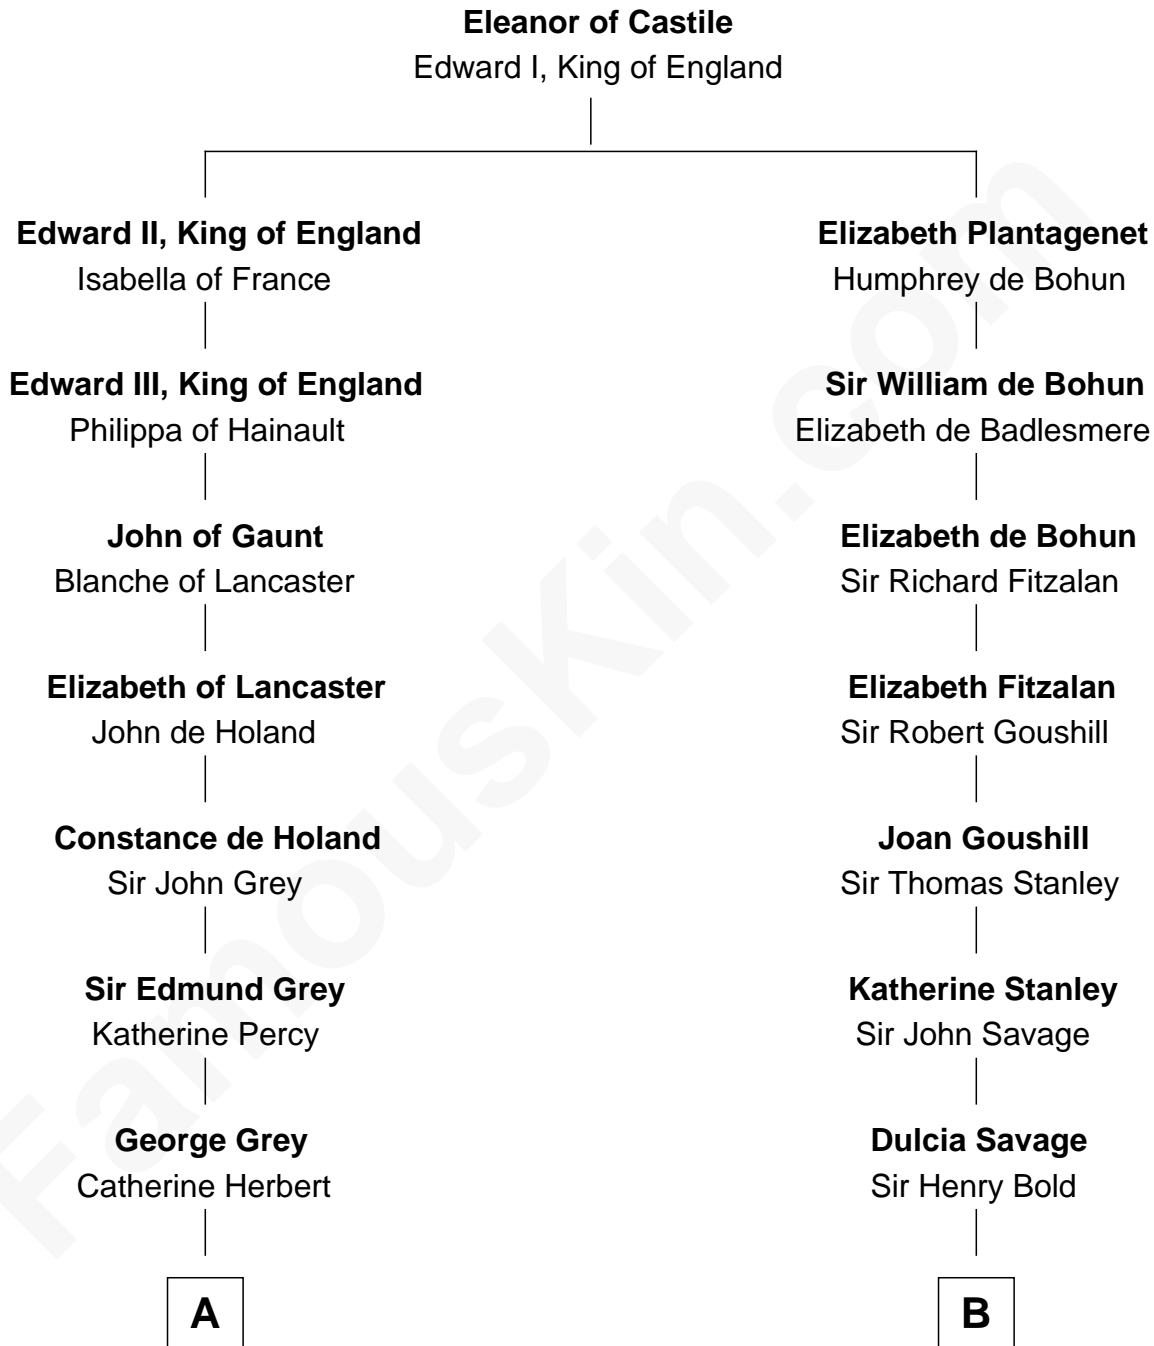

FamousKin.com

Relationship Chart of

Camilla Parker Bowles

Queen Consort of the United Kingdom

14th cousin 7 times removed of

Richard Henry Lee

Signer of the Declaration of Independence

C

William Coutts Keppel

Sophia Mary McNab

George Keppel

Alice Frederica Edmonstone

Sonia Rosemary Keppel

Roland Calvert Cubitt

Rosalind Maud Cubitt

Bruce Middleton Hope Shand