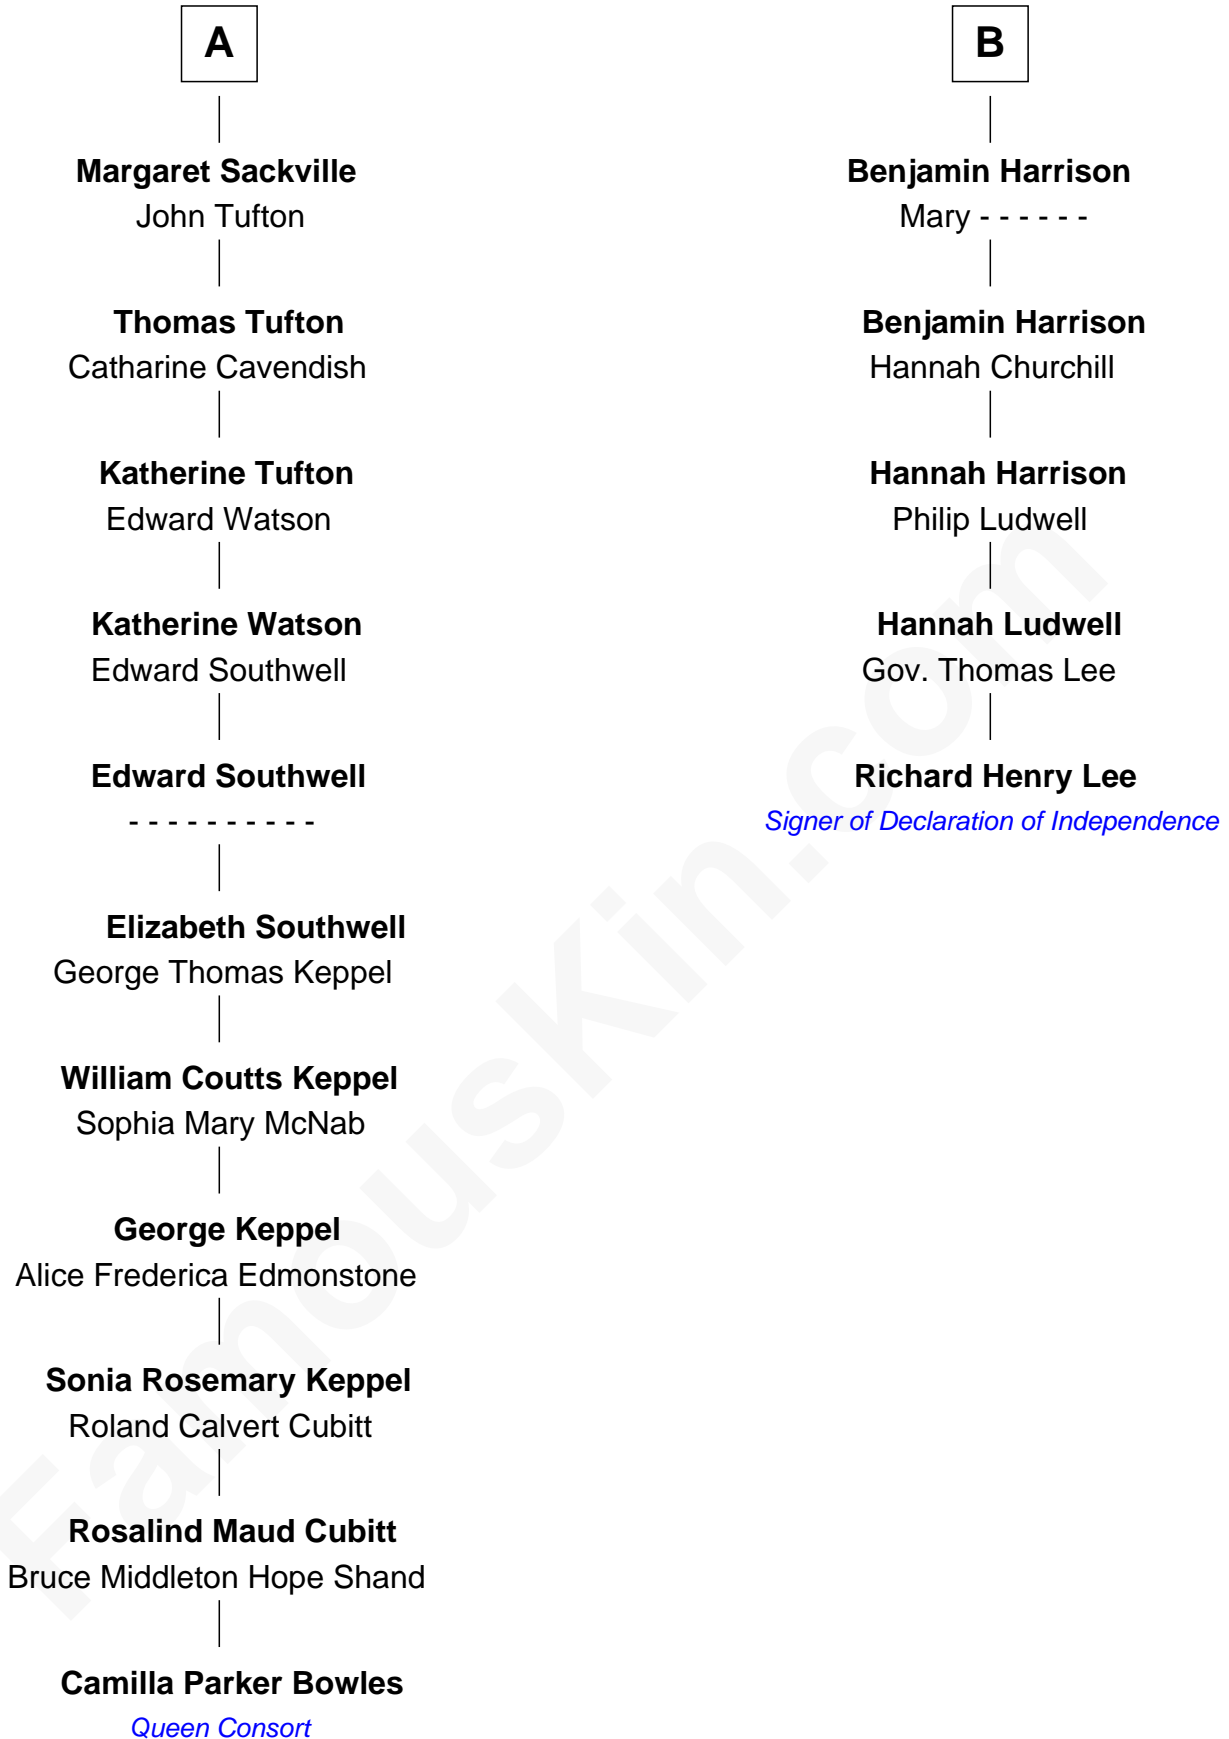

Camilla Parker Bowles photo by [Agência Brasil](#) ([CC BY 3.0 BRAZIL](#))