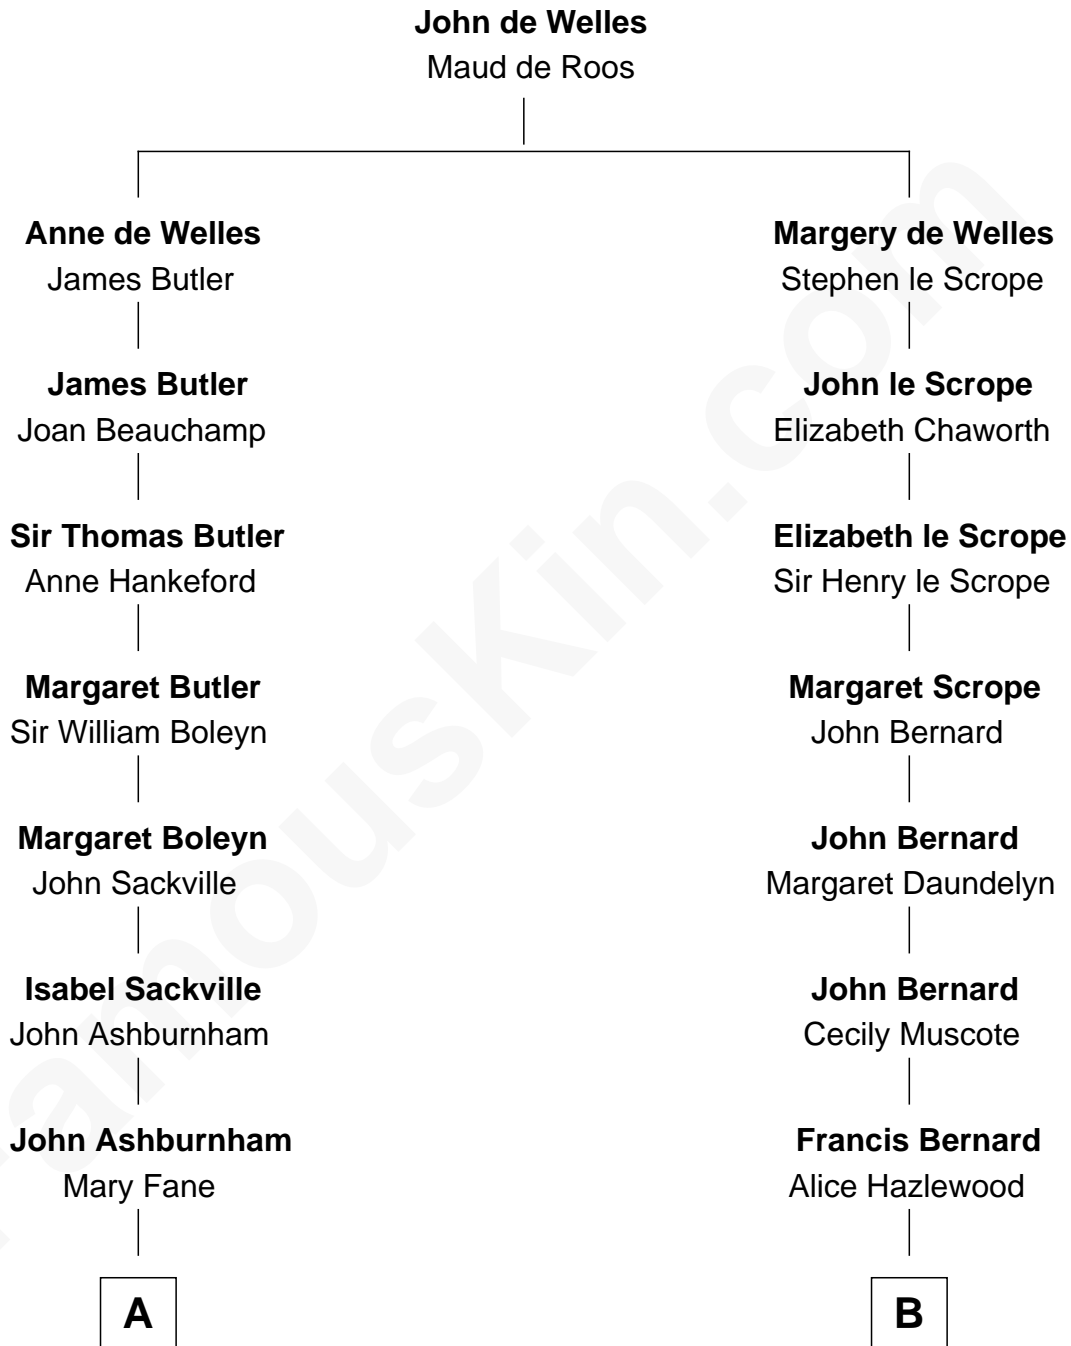

FamousKin.com

Relationship Chart of

Camilla Parker Bowles

Queen Consort of the United Kingdom

12th cousin 7 times removed of

Richard Henry Lee

Signer of the Declaration of Independence

C

—
Sonia Rosemary Keppel

Roland Calvert Cubitt

—
Rosalind Maud Cubitt

Bruce Middleton Hope Shand

—
Camilla Parker Bowles

Queen Consort

FamousKin.com