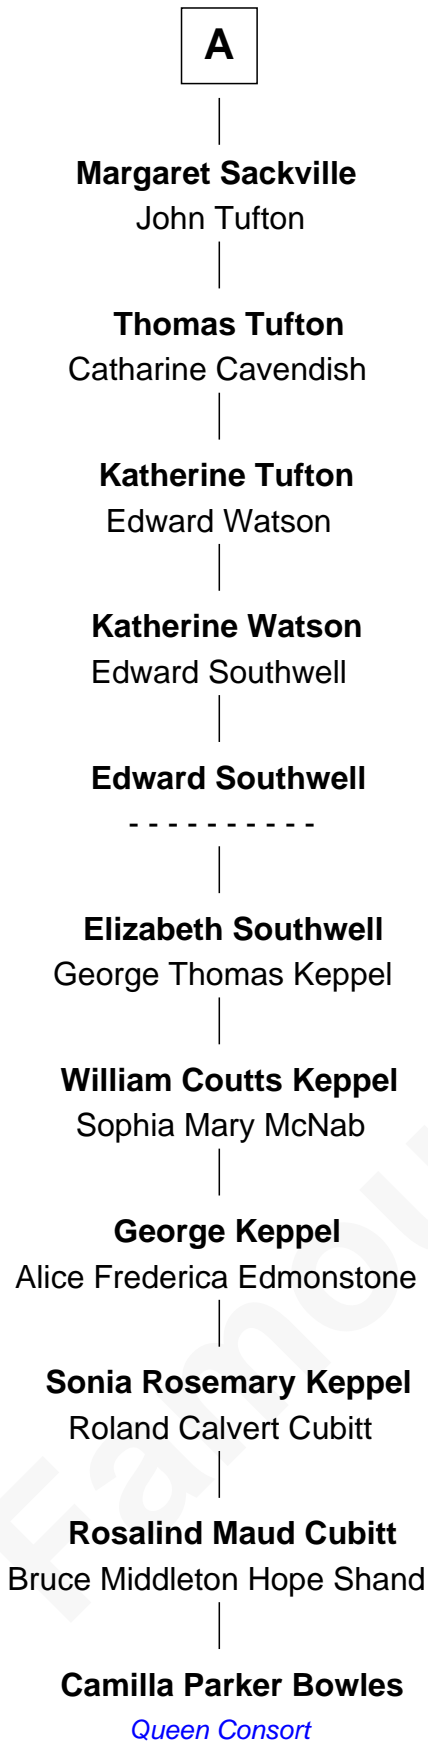

## Relationship Chart of

### Camilla Parker Bowles

Queen Consort of the United Kingdom

4th cousin 13 times removed of

**Anne Boleyn**

2nd Wife of King Henry VIII

**Sir John Howard**

Alice Tendring

*Queen Consort*