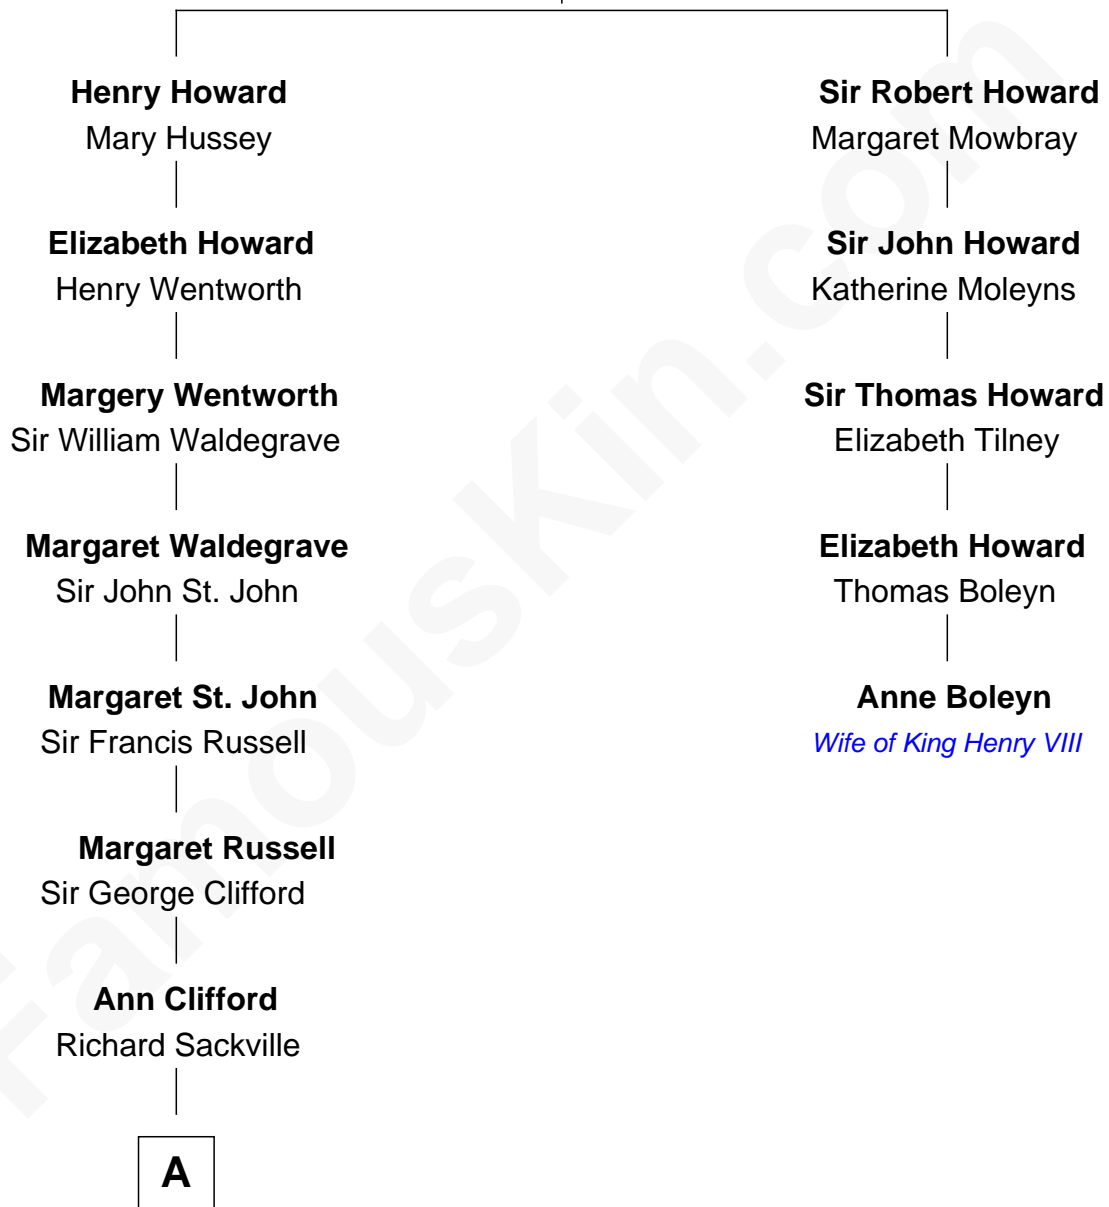

## Relationship Chart of

### Camilla Parker Bowles

Queen Consort of the United Kingdom

4th cousin 13 times removed of

**Anne Boleyn**

2nd Wife of King Henry VIII

**Sir John Howard**

Alice Tendring

*Queen Consort*