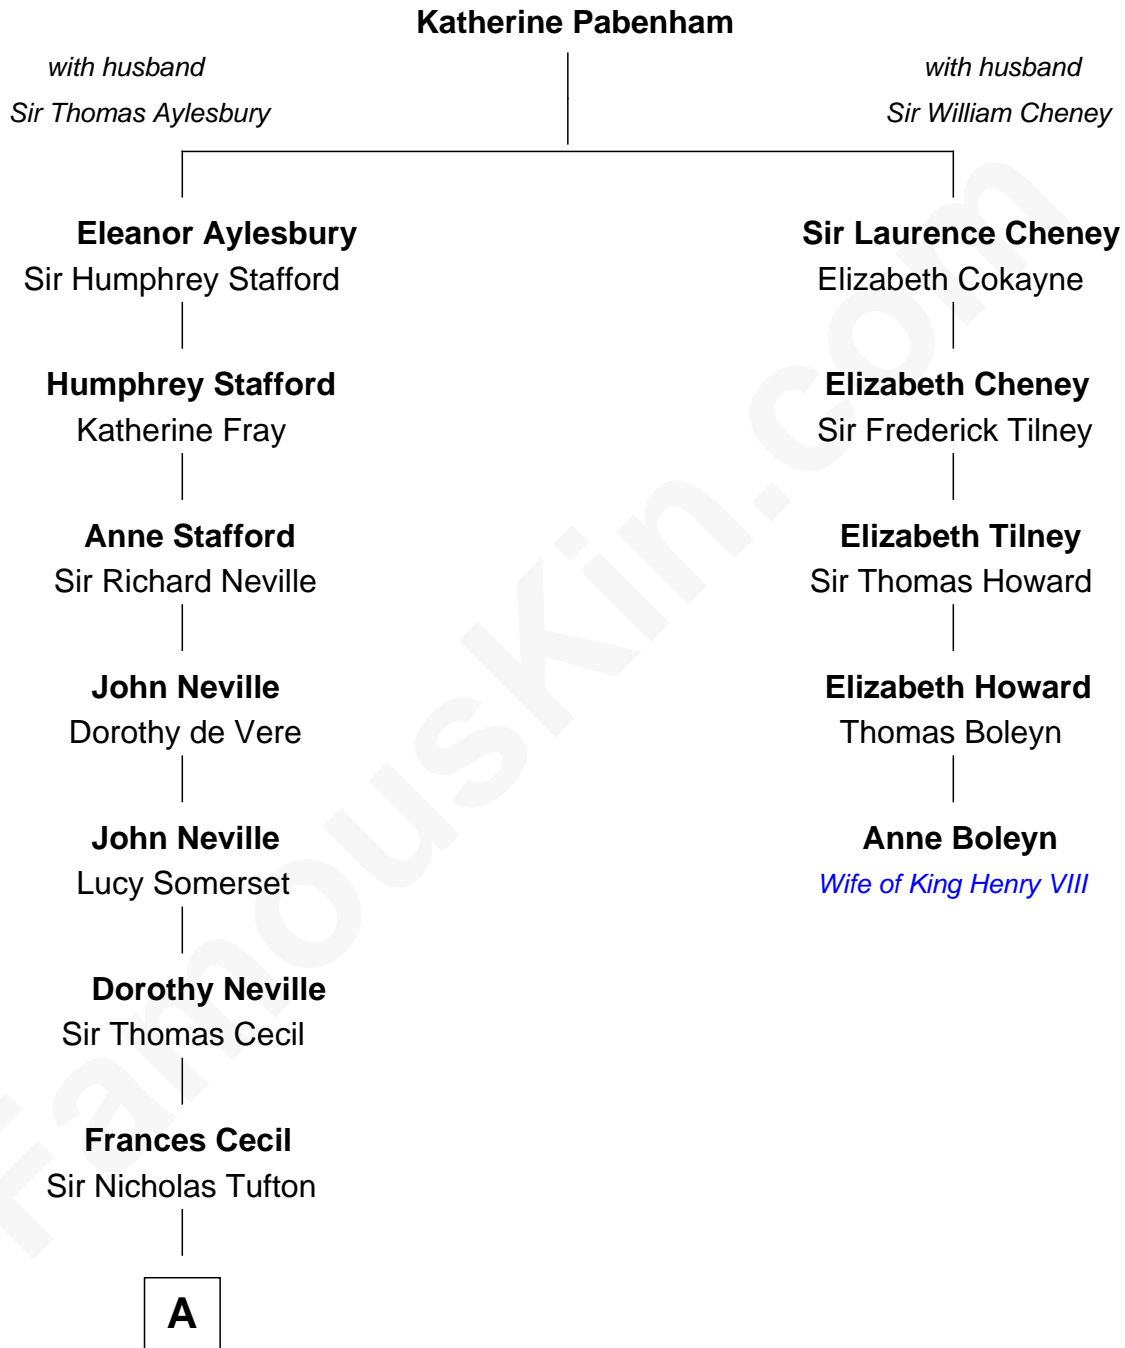

FamousKin.com

Relationship Chart of

Camilla Parker Bowles

Queen Consort of the United Kingdom

4th cousin 13 times removed of

Anne Boleyn

2nd Wife of King Henry VIII

A

John Tufton
Margaret Sackville

Thomas Tufton
Catharine Cavendish

Katherine Tufton
Edward Watson

Katherine Watson
Edward Southwell

Edward Southwell

Elizabeth Southwell
George Thomas Keppel

William Coutts Keppel
Sophia Mary McNab