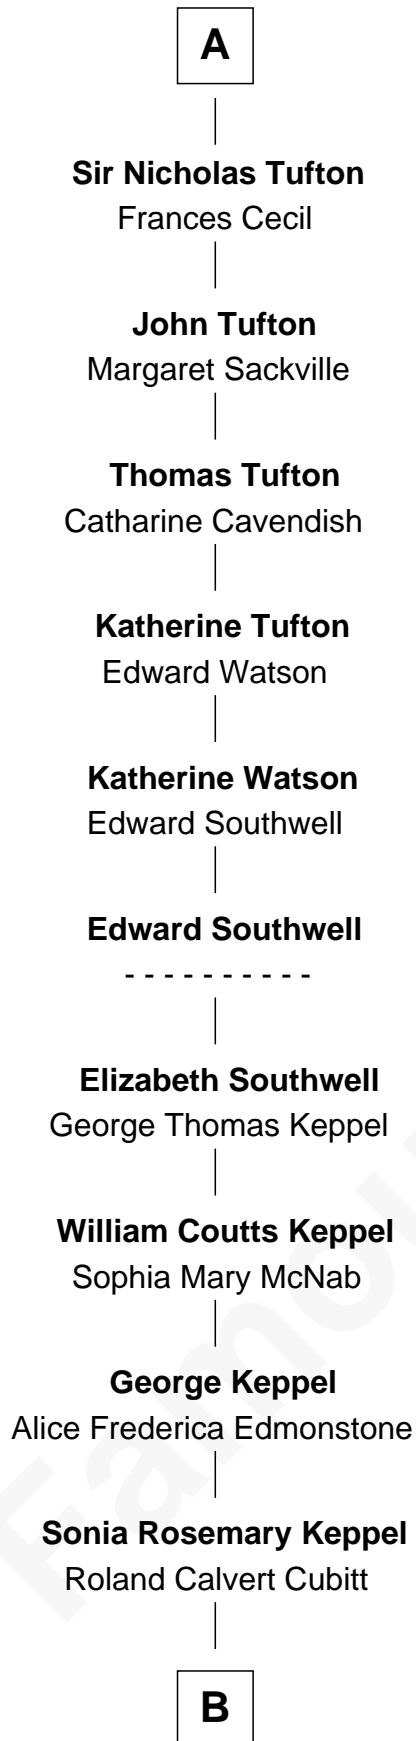

## Relationship Chart of

### Camilla Parker Bowles

Queen Consort of the United Kingdom

5th cousin 13 times removed of

**Anne Boleyn**

2nd Wife of King Henry VIII

**B**

**Rosalind Maud Cubitt**  
Bruce Middleton Hope Shand

**Camilla Parker Bowles**  
*Queen Consort*

FamousKin.com