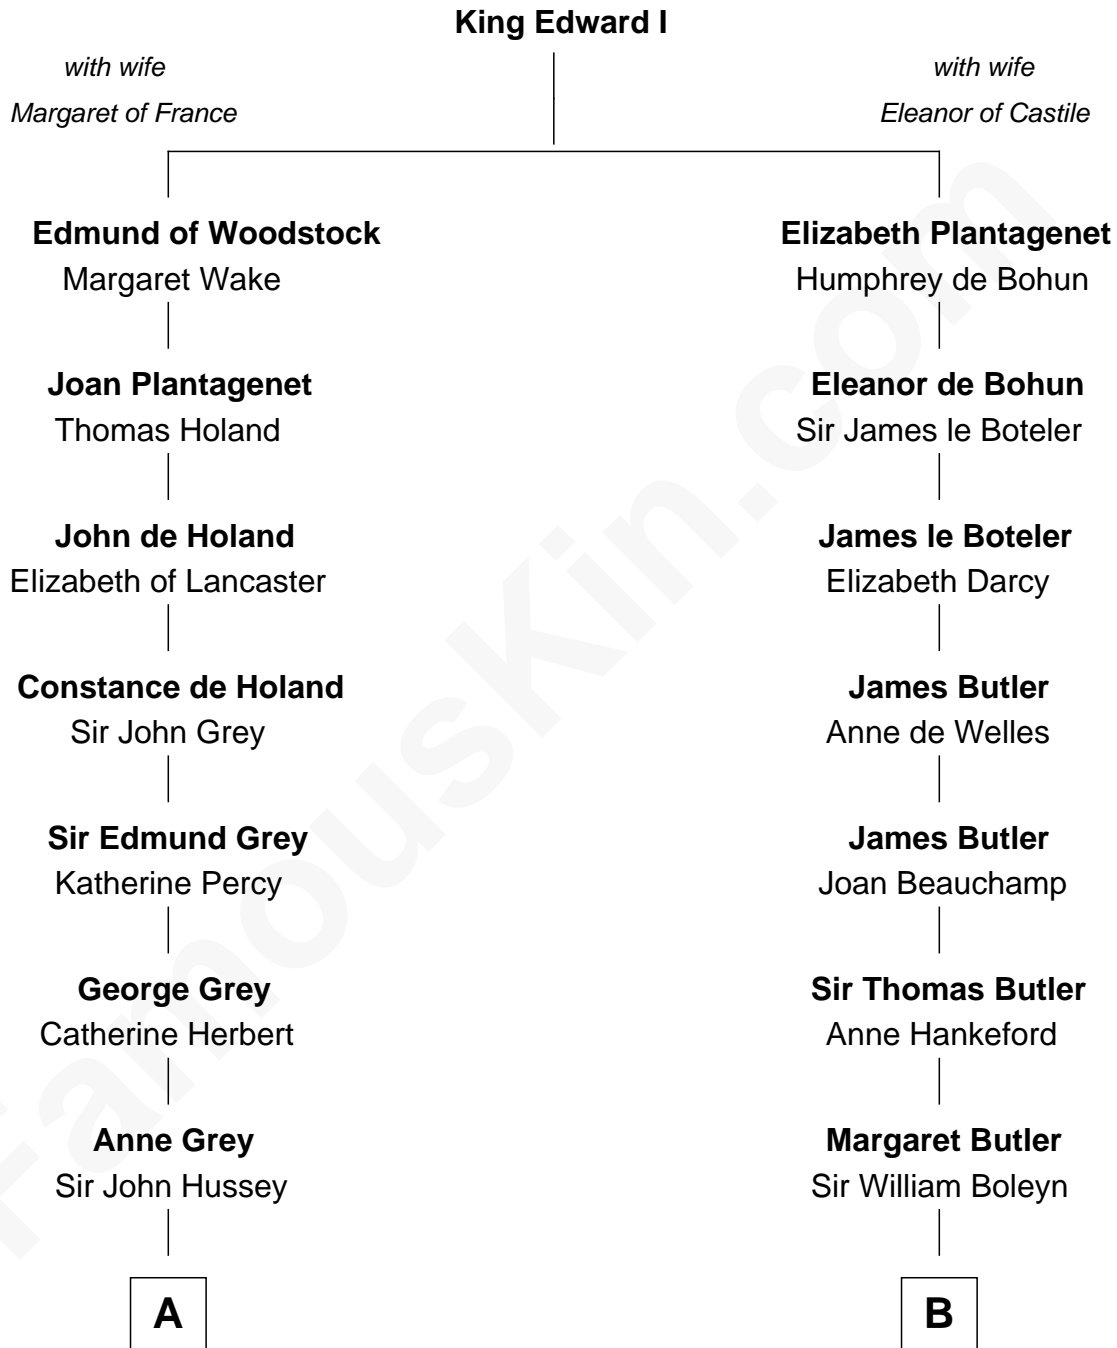

FamousKin.com

Relationship Chart of

Camilla Parker Bowles

Queen Consort of the United Kingdom

8th cousin 12 times removed of

Anne Boleyn

2nd Wife of King Henry VIII

C

George Keppel
Alice Frederica Edmonstone

Sonia Rosemary Keppel
Roland Calvert Cubitt

Rosalind Maud Cubitt
Bruce Middleton Hope Shand

Camilla Parker Bowles
Queen Consort