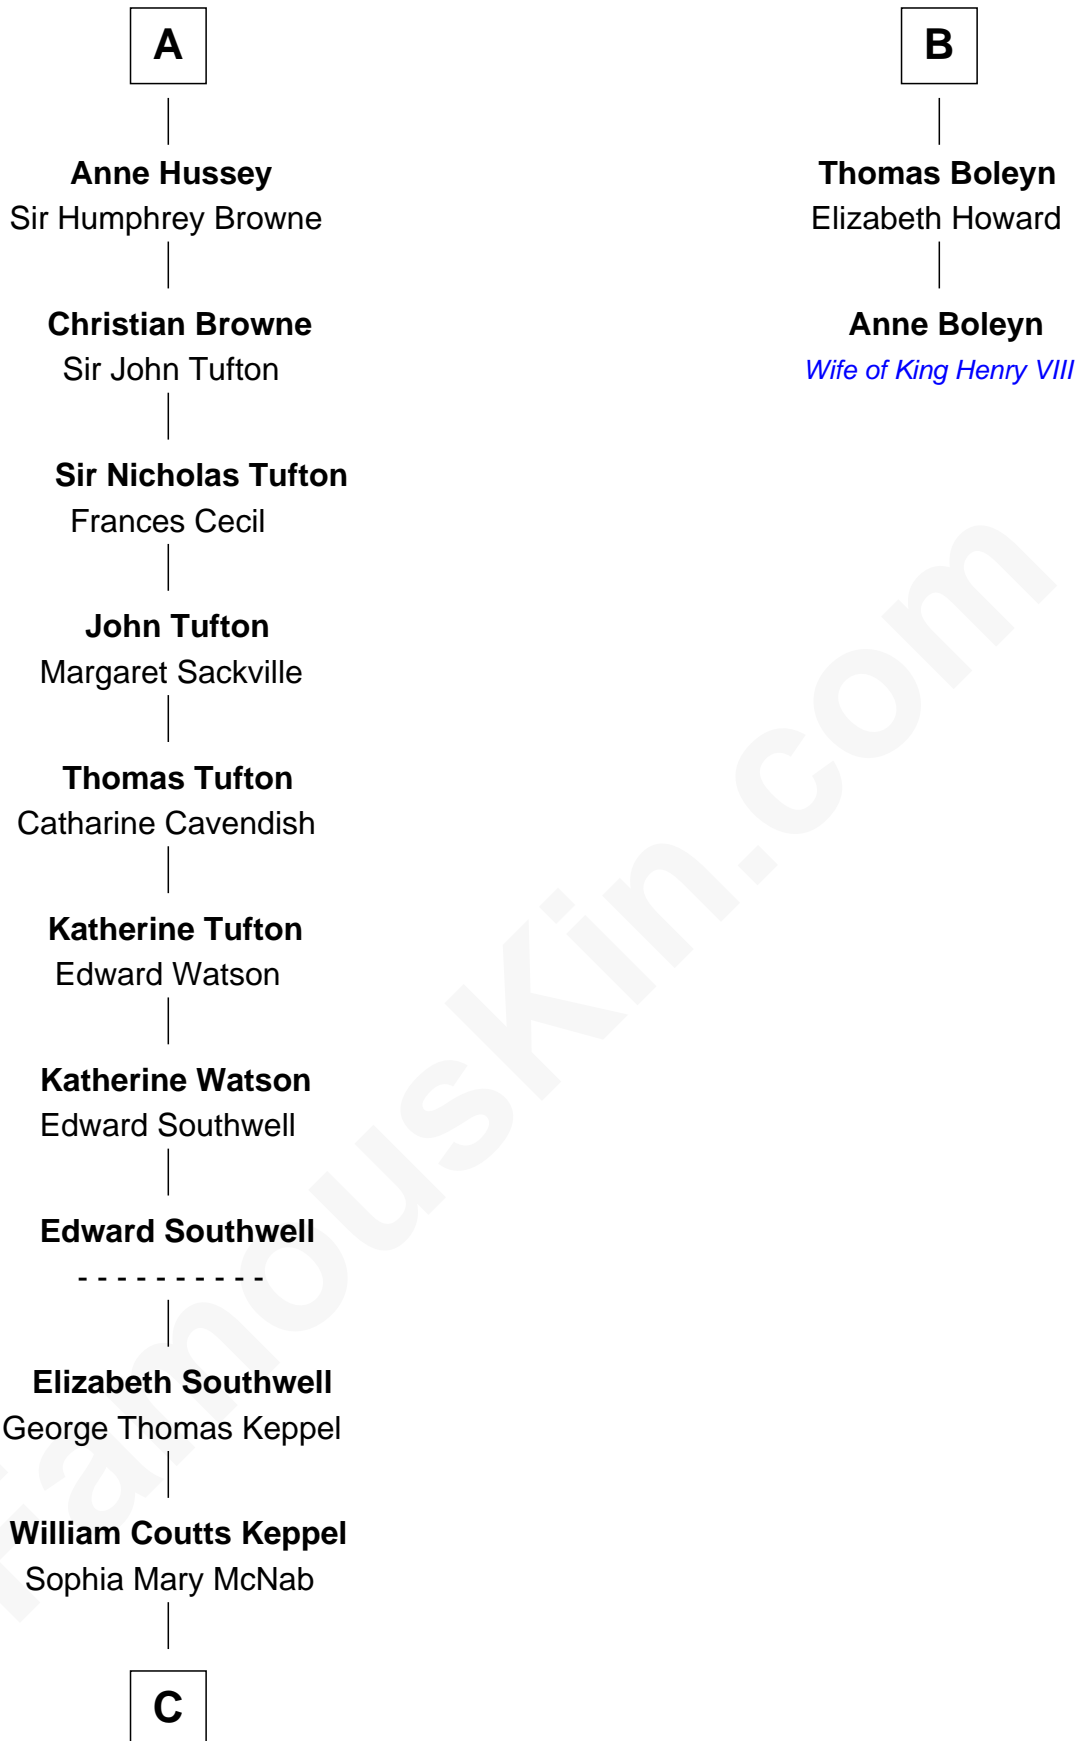

FamousKin.com

Relationship Chart of

Camilla Parker Bowles

Queen Consort of the United Kingdom

8th cousin 12 times removed of

Anne Boleyn

2nd Wife of King Henry VIII

C

George Keppel
Alice Frederica Edmonstone

Sonia Rosemary Keppel
Roland Calvert Cubitt

Rosalind Maud Cubitt
Bruce Middleton Hope Shand

Camilla Parker Bowles
Queen Consort