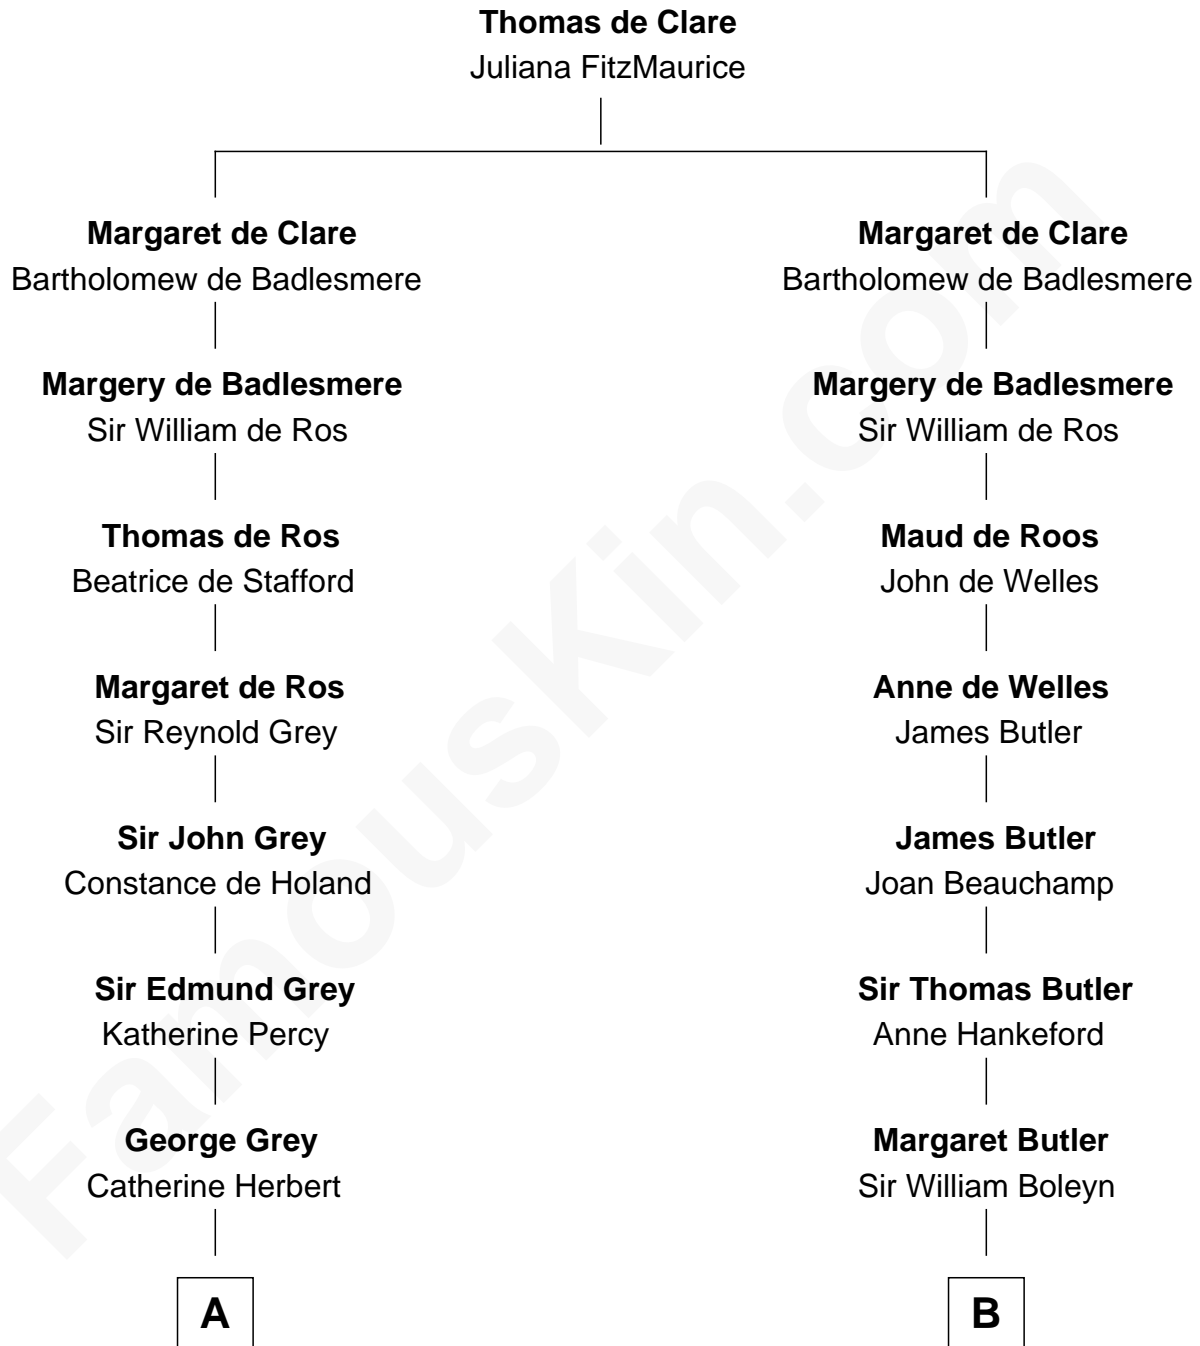

FamousKin.com

Relationship Chart of

Camilla Parker Bowles

Queen Consort of the United Kingdom

8th cousin 13 times removed of

Anne Boleyn

2nd Wife of King Henry VIII

C

William Coutts Keppel

Sophia Mary McNab

George Keppel

Alice Frederica Edmonstone

Sonia Rosemary Keppel

Roland Calvert Cubitt

Rosalind Maud Cubitt

Bruce Middleton Hope Shand