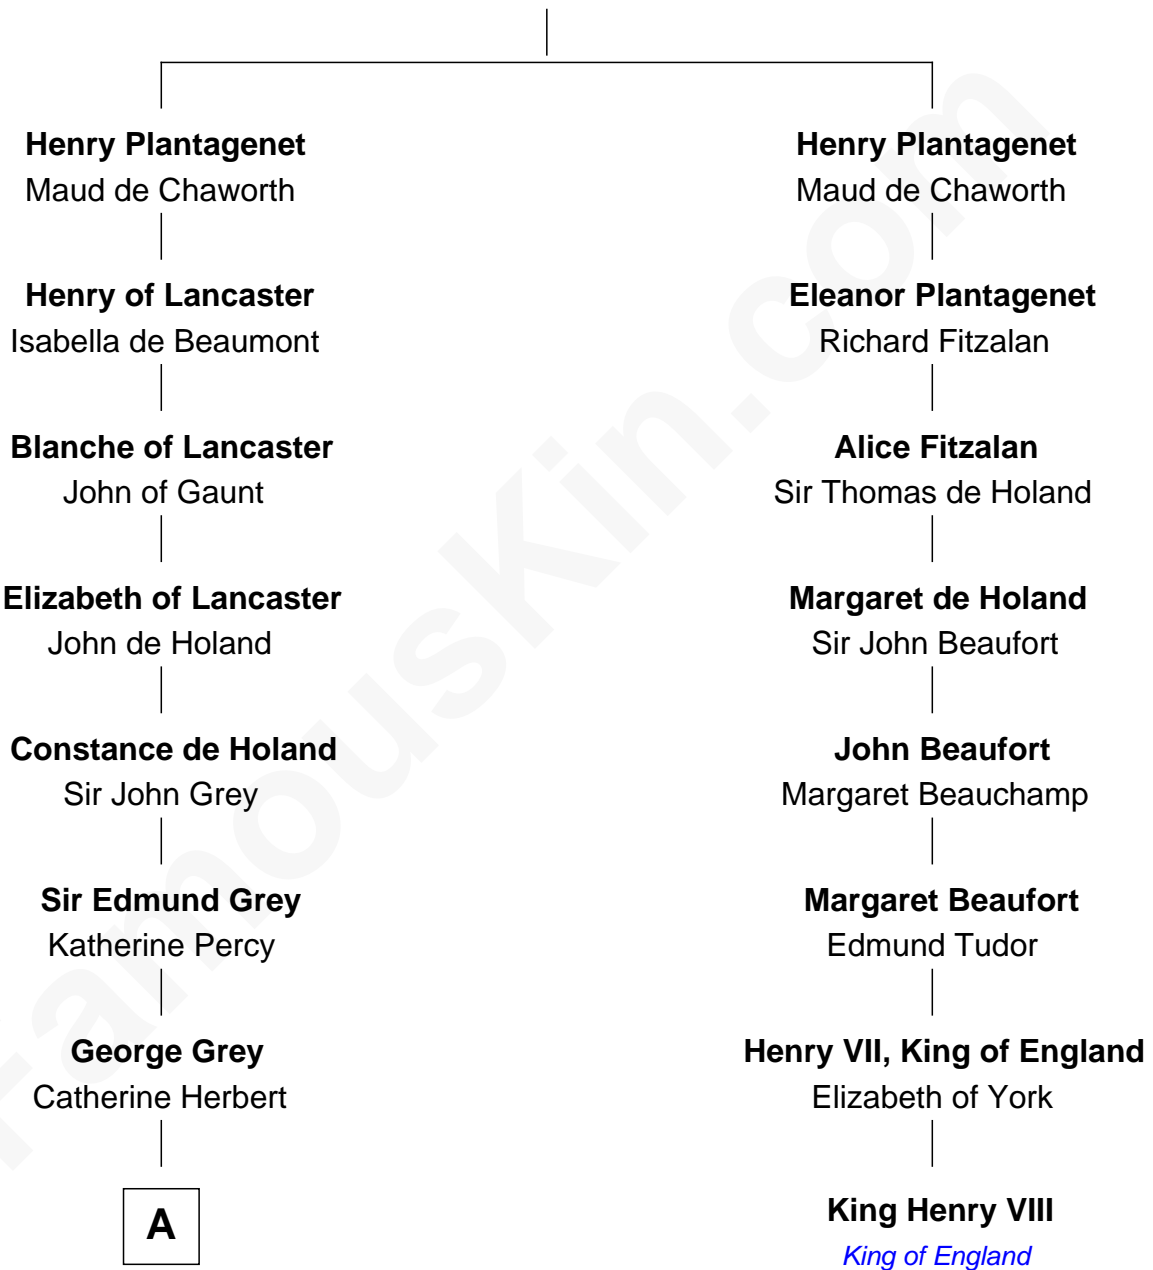

FamousKin.com

Relationship Chart of

Camilla Parker Bowles

Queen Consort of the United Kingdom

7th cousin 14 times removed of

King Henry VIII
King of England

Edmund Plantagenet
Blanche of Artois

B

William Coutts Keppel

Sophia Mary McNab

George Keppel

Alice Frederica Edmonstone

Sonia Rosemary Keppel

Roland Calvert Cubitt

Rosalind Maud Cubitt

Bruce Middleton Hope Shand