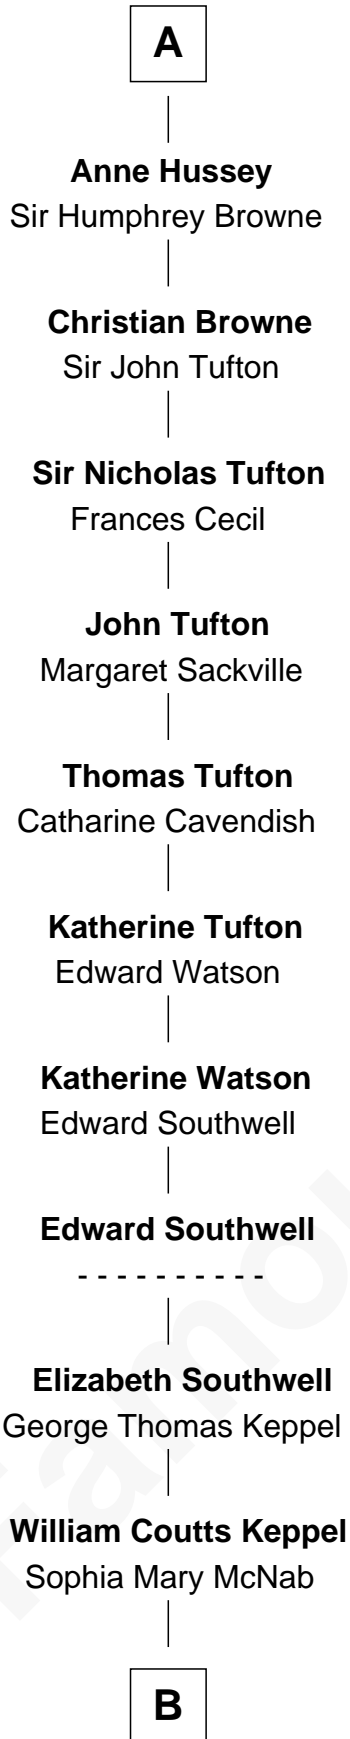

FamousKin.com

Relationship Chart of

Camilla Parker Bowles

Queen Consort of the United Kingdom

7th cousin 13 times removed of

King Henry VIII
King of England

B

—
George Keppel

Alice Frederica Edmonstone

—
Sonia Rosemary Keppel

Roland Calvert Cubitt

—
Rosalind Maud Cubitt

Bruce Middleton Hope Shand

—
Camilla Parker Bowles

Queen Consort