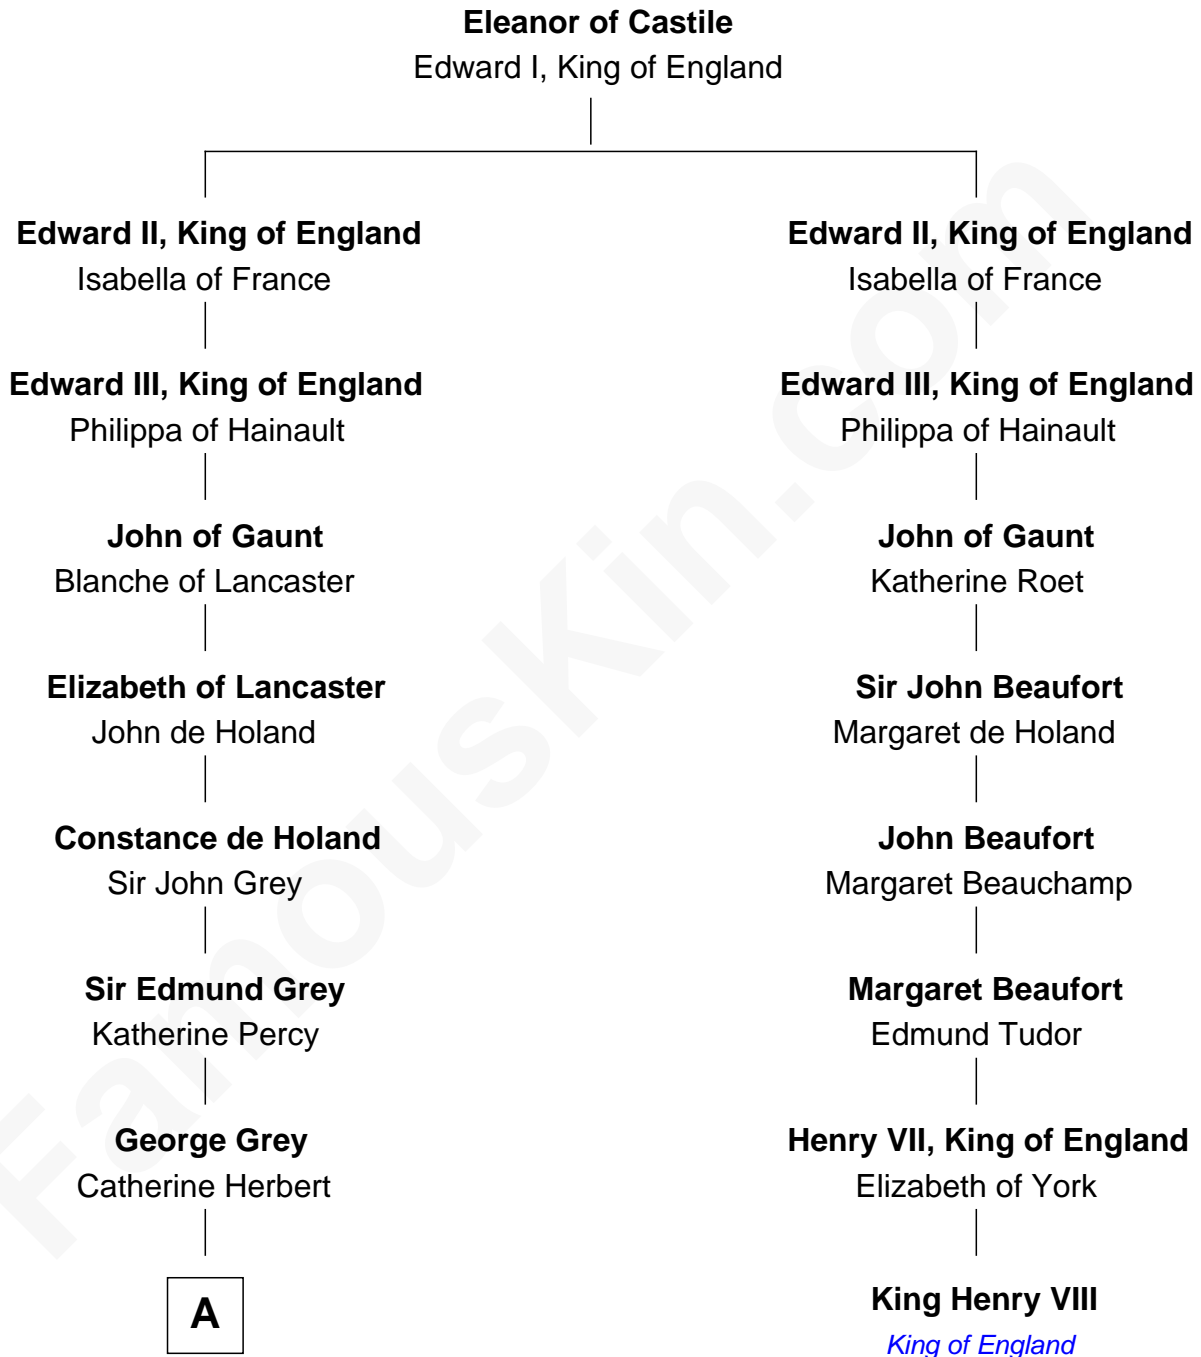

# FamousKin.com

## Relationship Chart of

### Camilla Parker Bowles

Queen Consort of the United Kingdom

7th cousin 14 times removed of

**King Henry VIII**  
*King of England*

**B**

**William Coutts Keppel**

Sophia Mary McNab

**George Keppel**