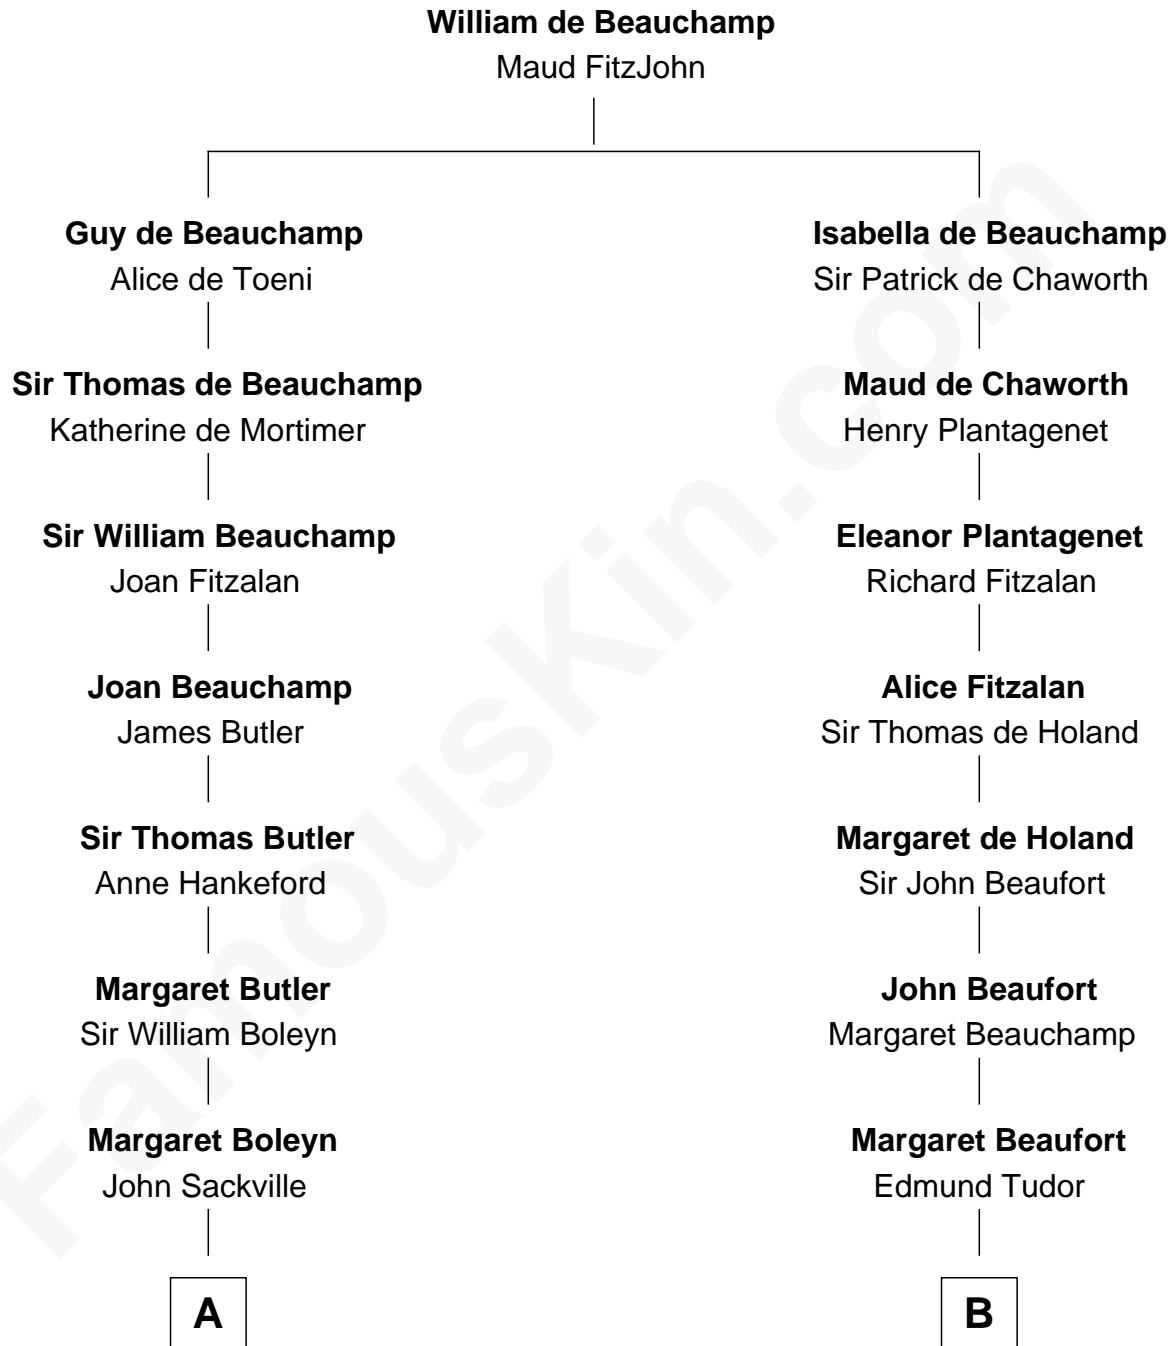

FamousKin.com

Relationship Chart of

Camilla Parker Bowles

Queen Consort of the United Kingdom

8th cousin 13 times removed of

King Henry VIII

King of England

C

William Coutts Keppel

Sophia Mary McNab

George Keppel

Alice Frederica Edmonstone

Sonia Rosemary Keppel

Roland Calvert Cubitt

Rosalind Maud Cubitt

Bruce Middleton Hope Shand