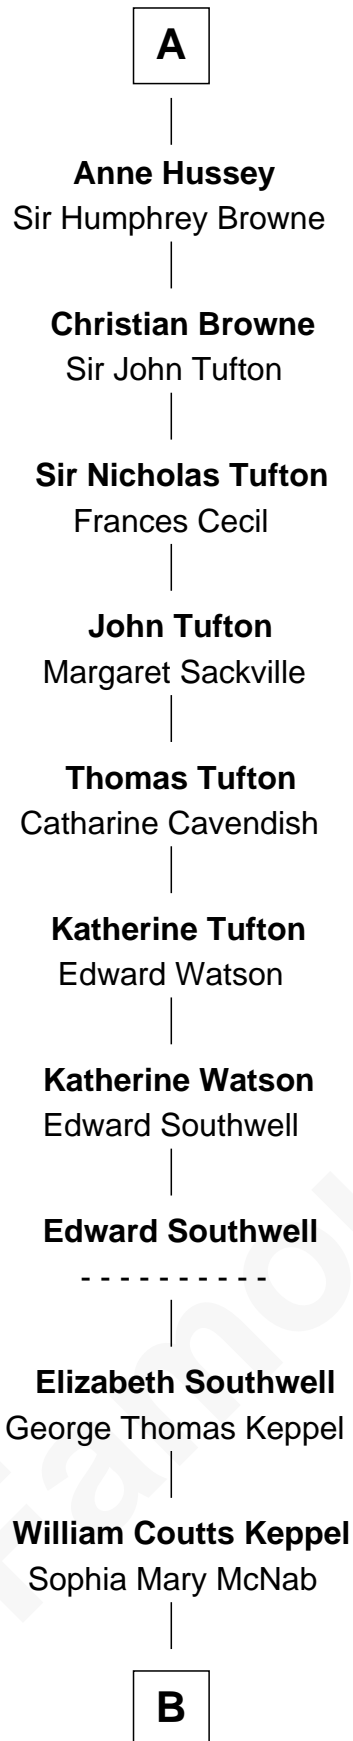

FamousKin.com

Relationship Chart of

Camilla Parker Bowles

Queen Consort of the United Kingdom

7th cousin 13 times removed of

King Henry VIII
King of England

B

—
George Keppel

Alice Frederica Edmonstone

—
Sonia Rosemary Keppel

Roland Calvert Cubitt

—
Rosalind Maud Cubitt

Bruce Middleton Hope Shand

—
Camilla Parker Bowles

Queen Consort