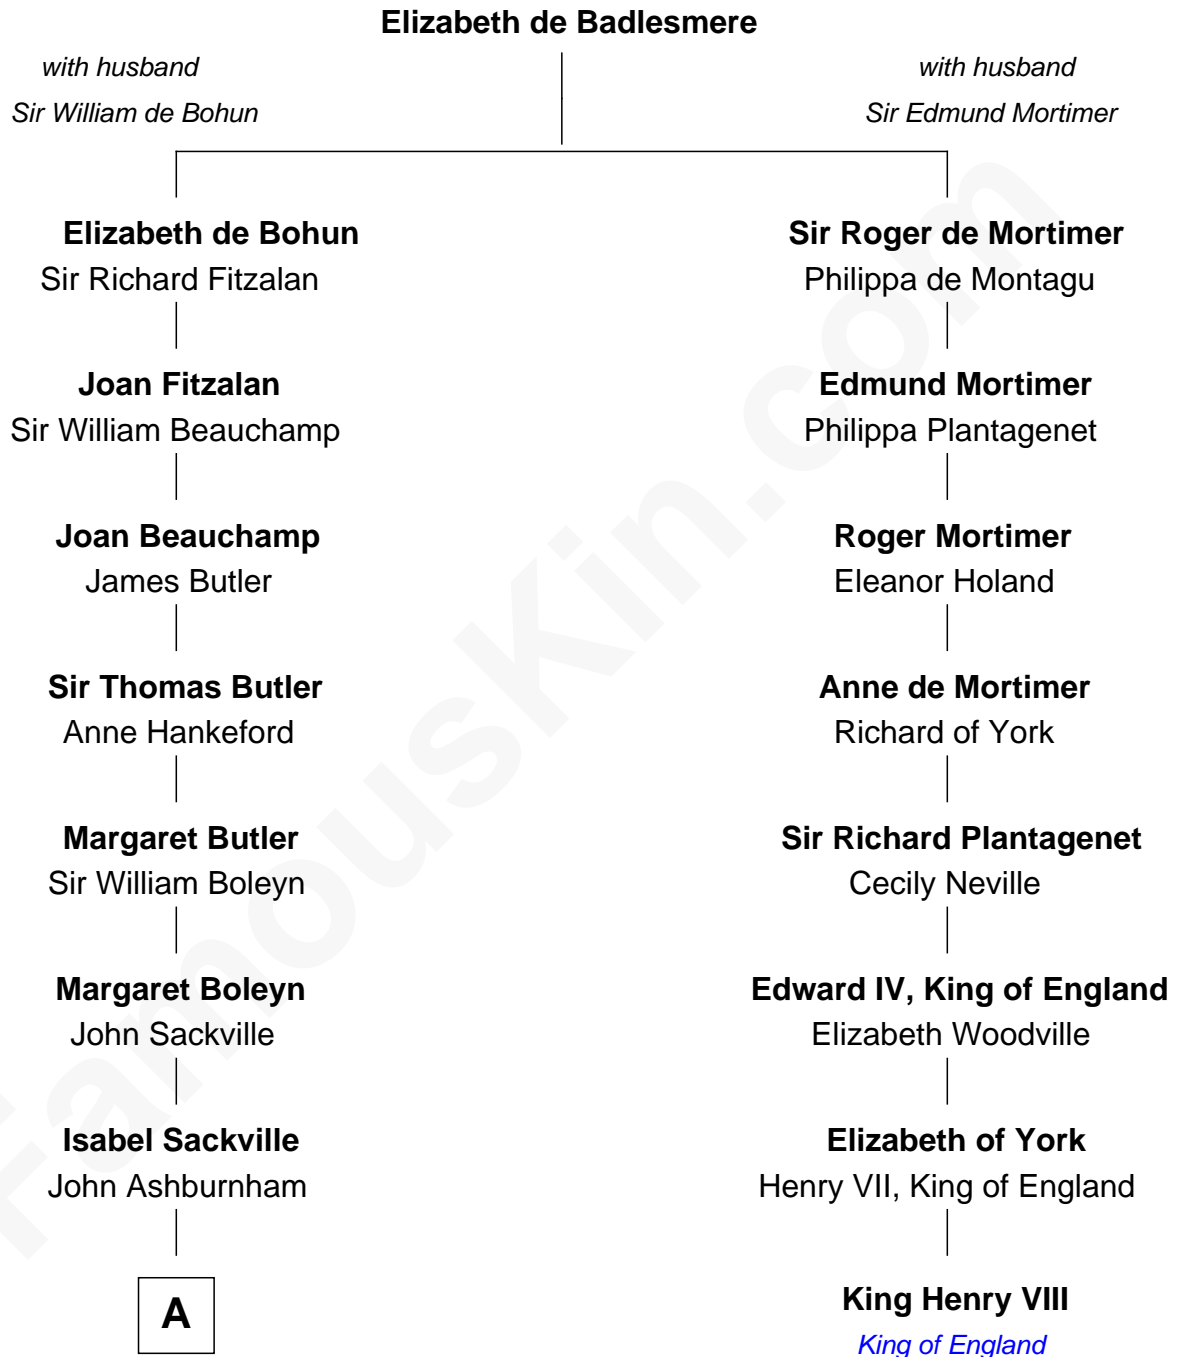

FamousKin.com

Relationship Chart of

Camilla Parker Bowles

Queen Consort of the United Kingdom

7th cousin 13 times removed of

King Henry VIII
King of England

A

John Ashburnham

Mary Fane

Sir John Ashburnham

Elizabeth Beaumont

Anne Ashburnham

Sir Edward Dering

Sir Edward Dering

Mary Harvey

Elizabeth Dering

Sir Robert Southwell

Edward Southwell

Elizabeth Cromwell

Edward Southwell

Katherine Watson

Edward Southwell

Elizabeth Southwell

George Thomas Keppel