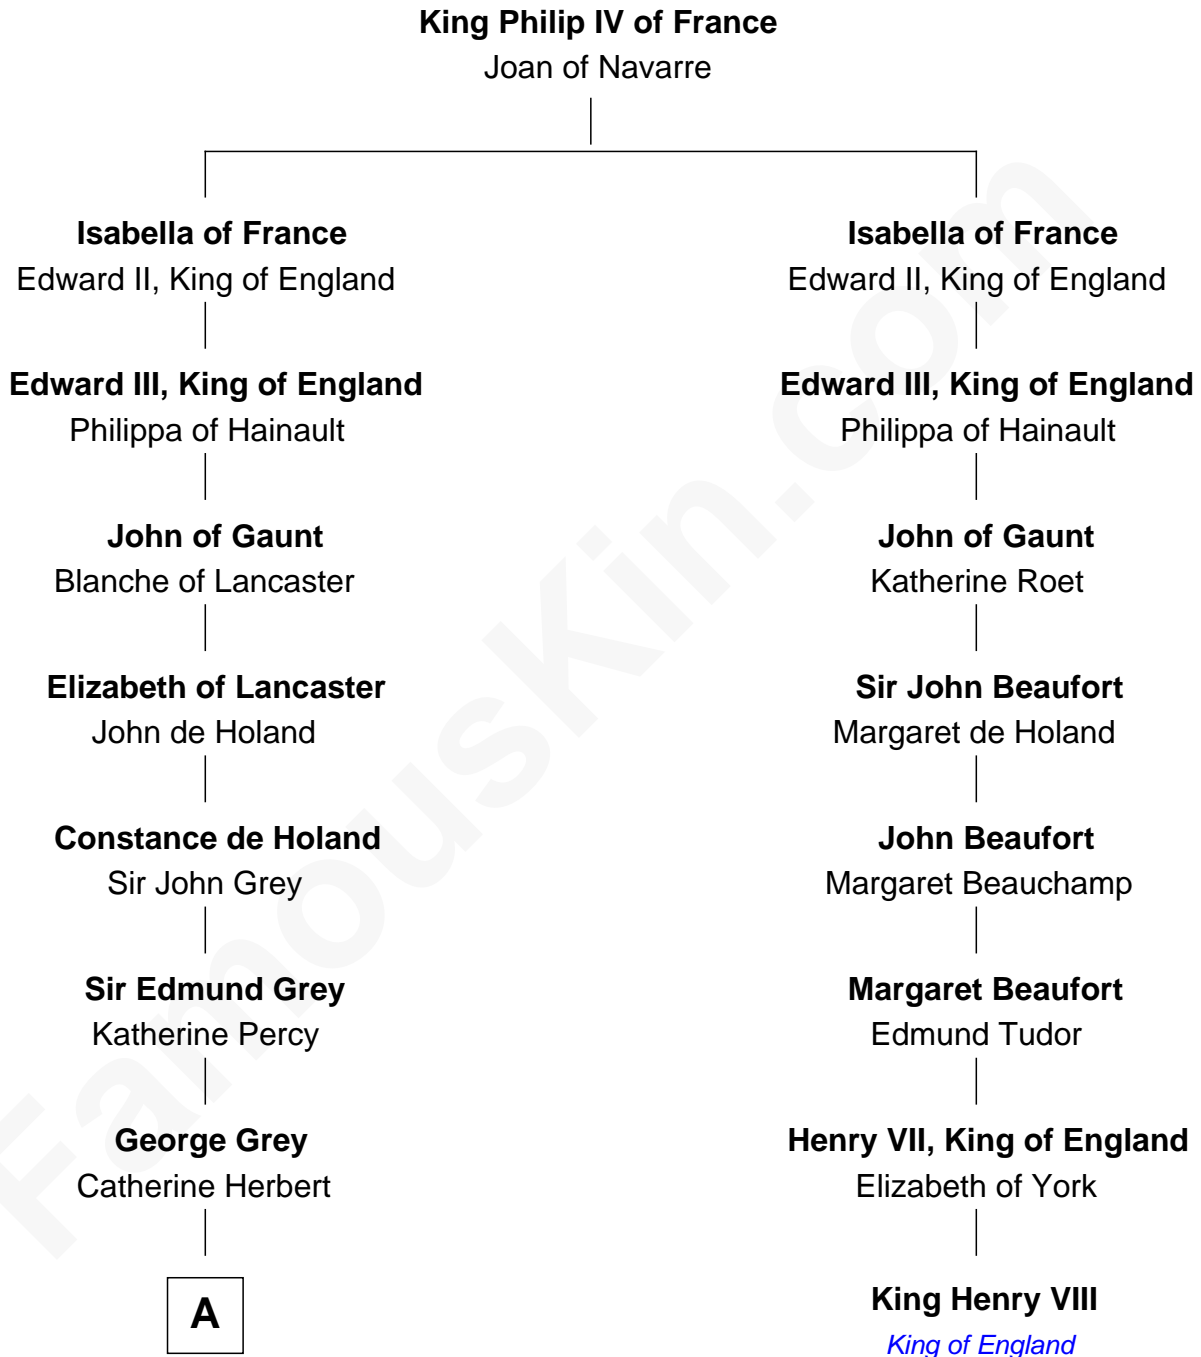

# FamousKin.com

## Relationship Chart of

### Camilla Parker Bowles

Queen Consort of the United Kingdom

7th cousin 14 times removed of

**King Henry VIII**  
King of England

**B**

**William Coutts Keppel**

Sophia Mary McNab

**George Keppel**