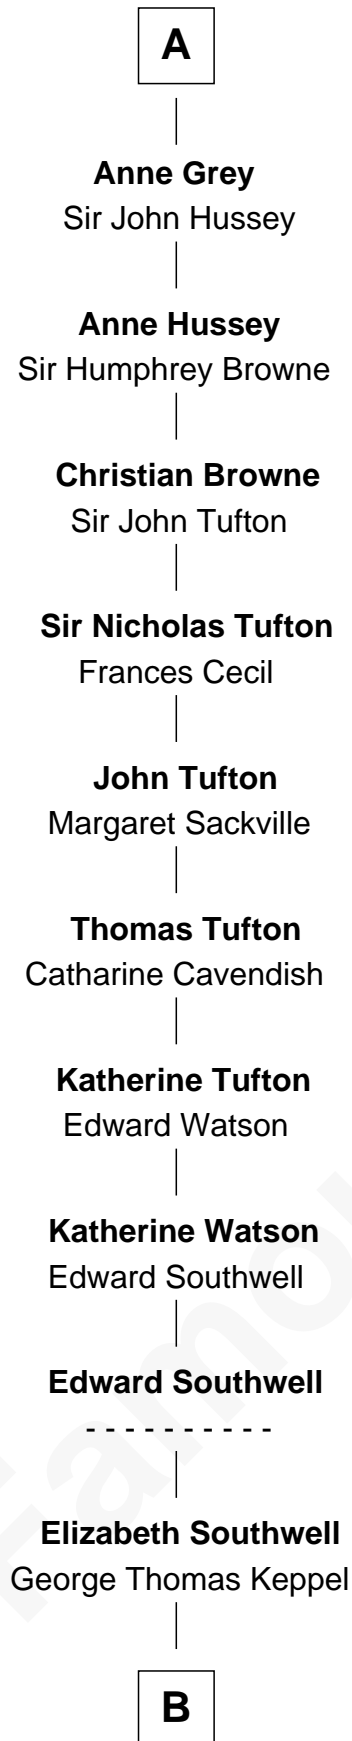

FamousKin.com

Relationship Chart of

Camilla Parker Bowles

Queen Consort of the United Kingdom

7th cousin 14 times removed of

King Henry VIII
King of England

B

William Coutts Keppel

Sophia Mary McNab

George Keppel

Alice Frederica Edmonstone

Sonia Rosemary Keppel

Roland Calvert Cubitt

Rosalind Maud Cubitt

Bruce Middleton Hope Shand

Camilla Parker Bowles