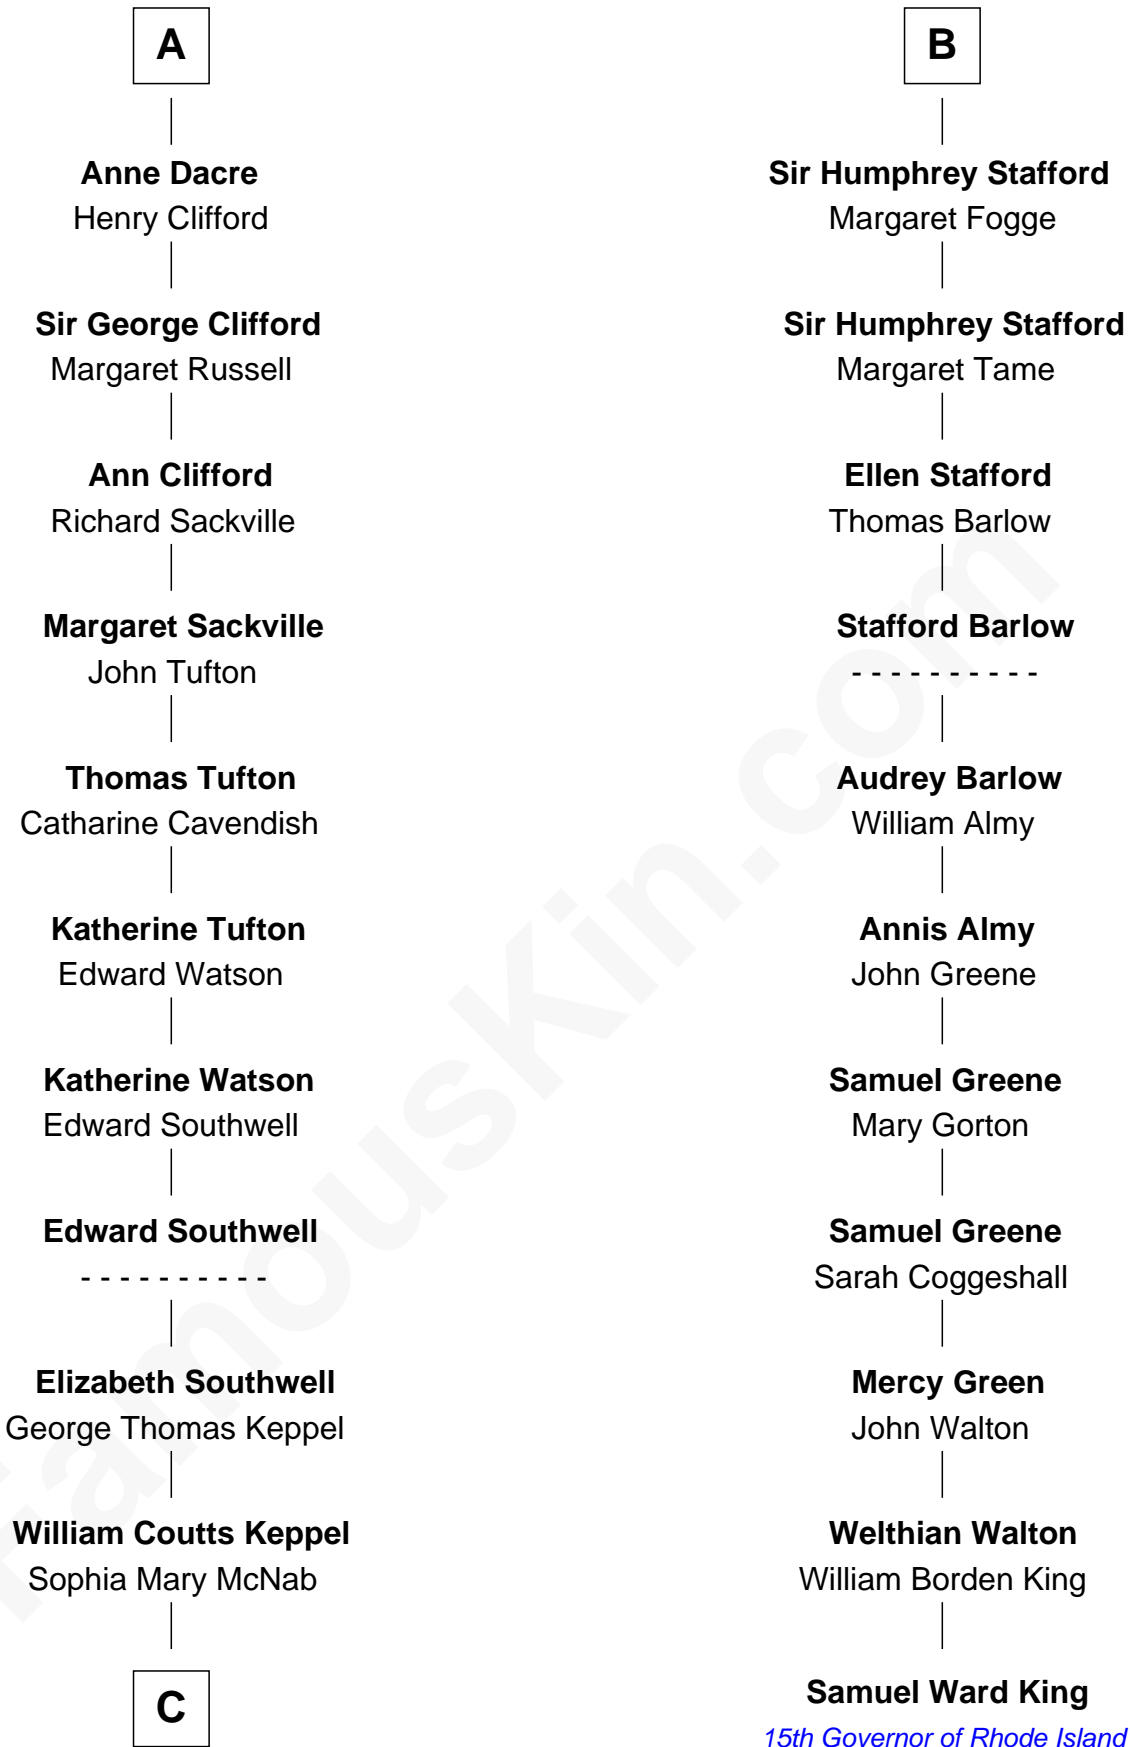

FamousKin.com

Relationship Chart of

Camilla Parker Bowles

Queen Consort of the United Kingdom

17th cousin 3 times removed of

Samuel Ward King

15th Governor of Rhode Island

C

George Keppel

Alice Frederica Edmonstone

Sonia Rosemary Keppel

Roland Calvert Cubitt

Rosalind Maud Cubitt

Bruce Middleton Hope Shand

Camilla Parker Bowles

Queen Consort