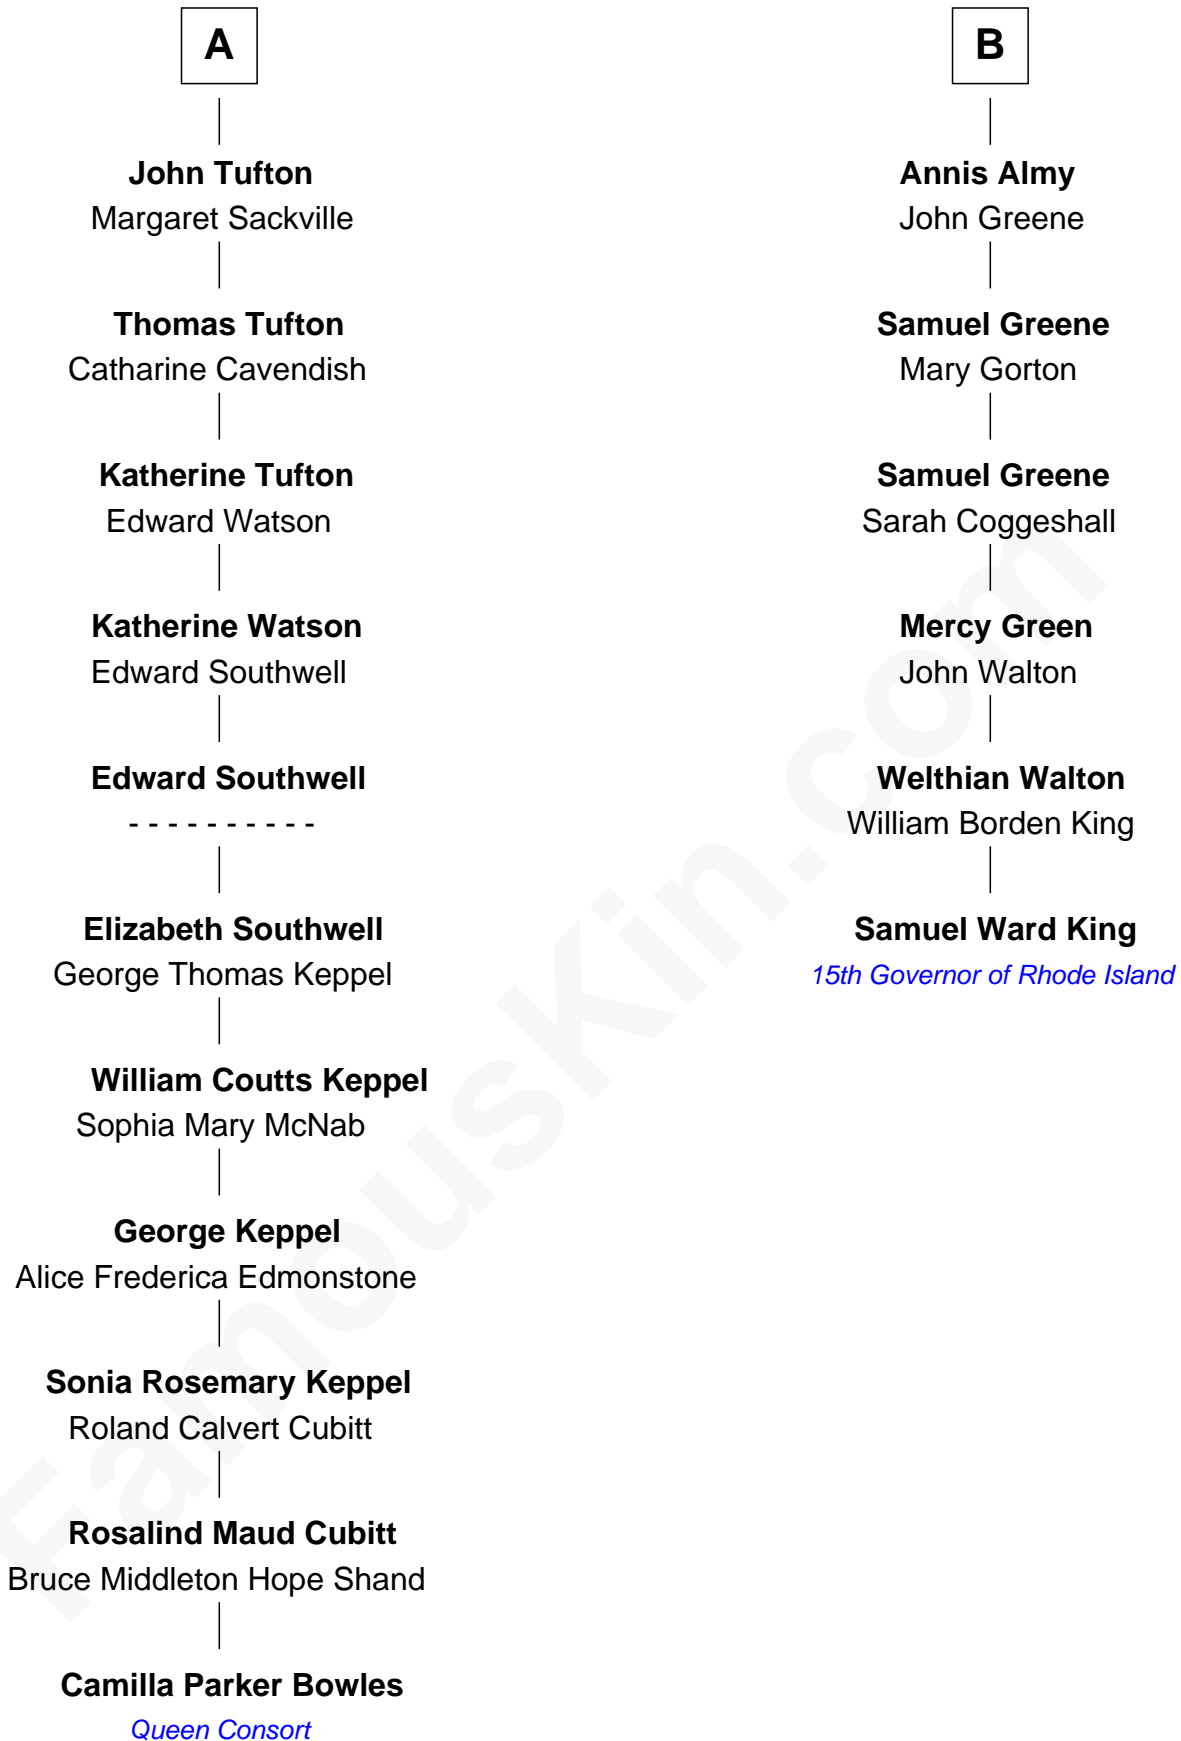

Camilla Parker Bowles photo by [Agência Brasil](#) ([CC BY 3.0 BRAZIL](#))