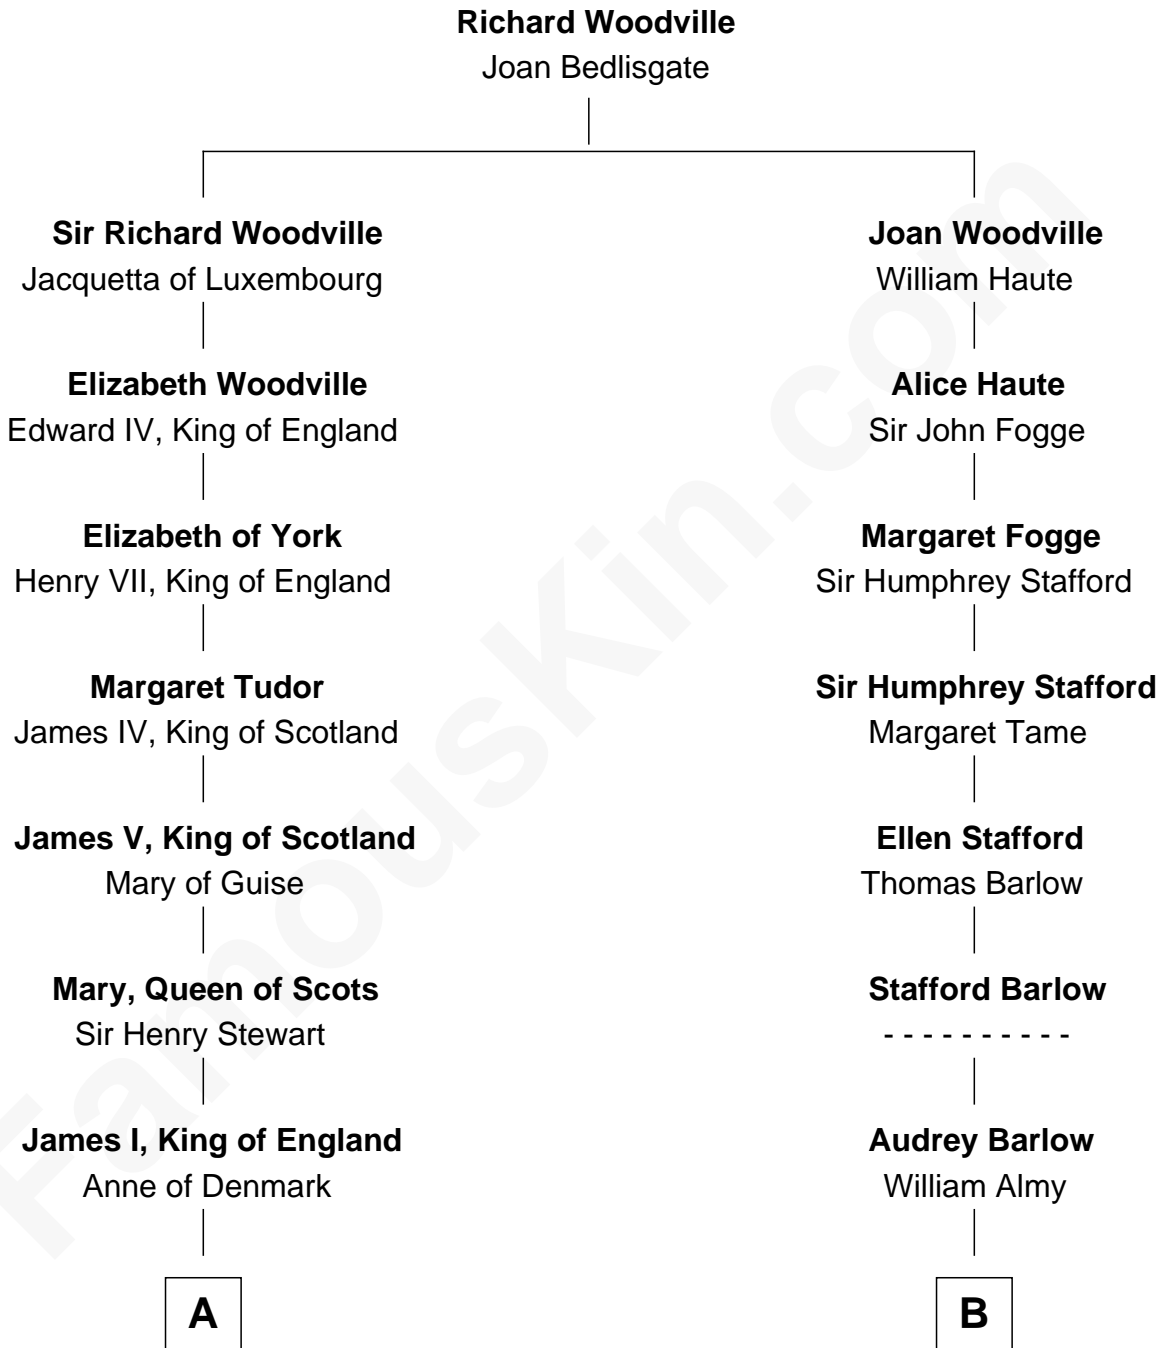

FamousKin.com

Relationship Chart of

Camilla Parker Bowles

Queen Consort of the United Kingdom

12th cousin 6 times removed of

Samuel Ward King

15th Governor of Rhode Island

C

Rosalind Maud Cubitt
Bruce Middleton Hope Shand

Camilla Parker Bowles
Queen Consort

FamousKin.com