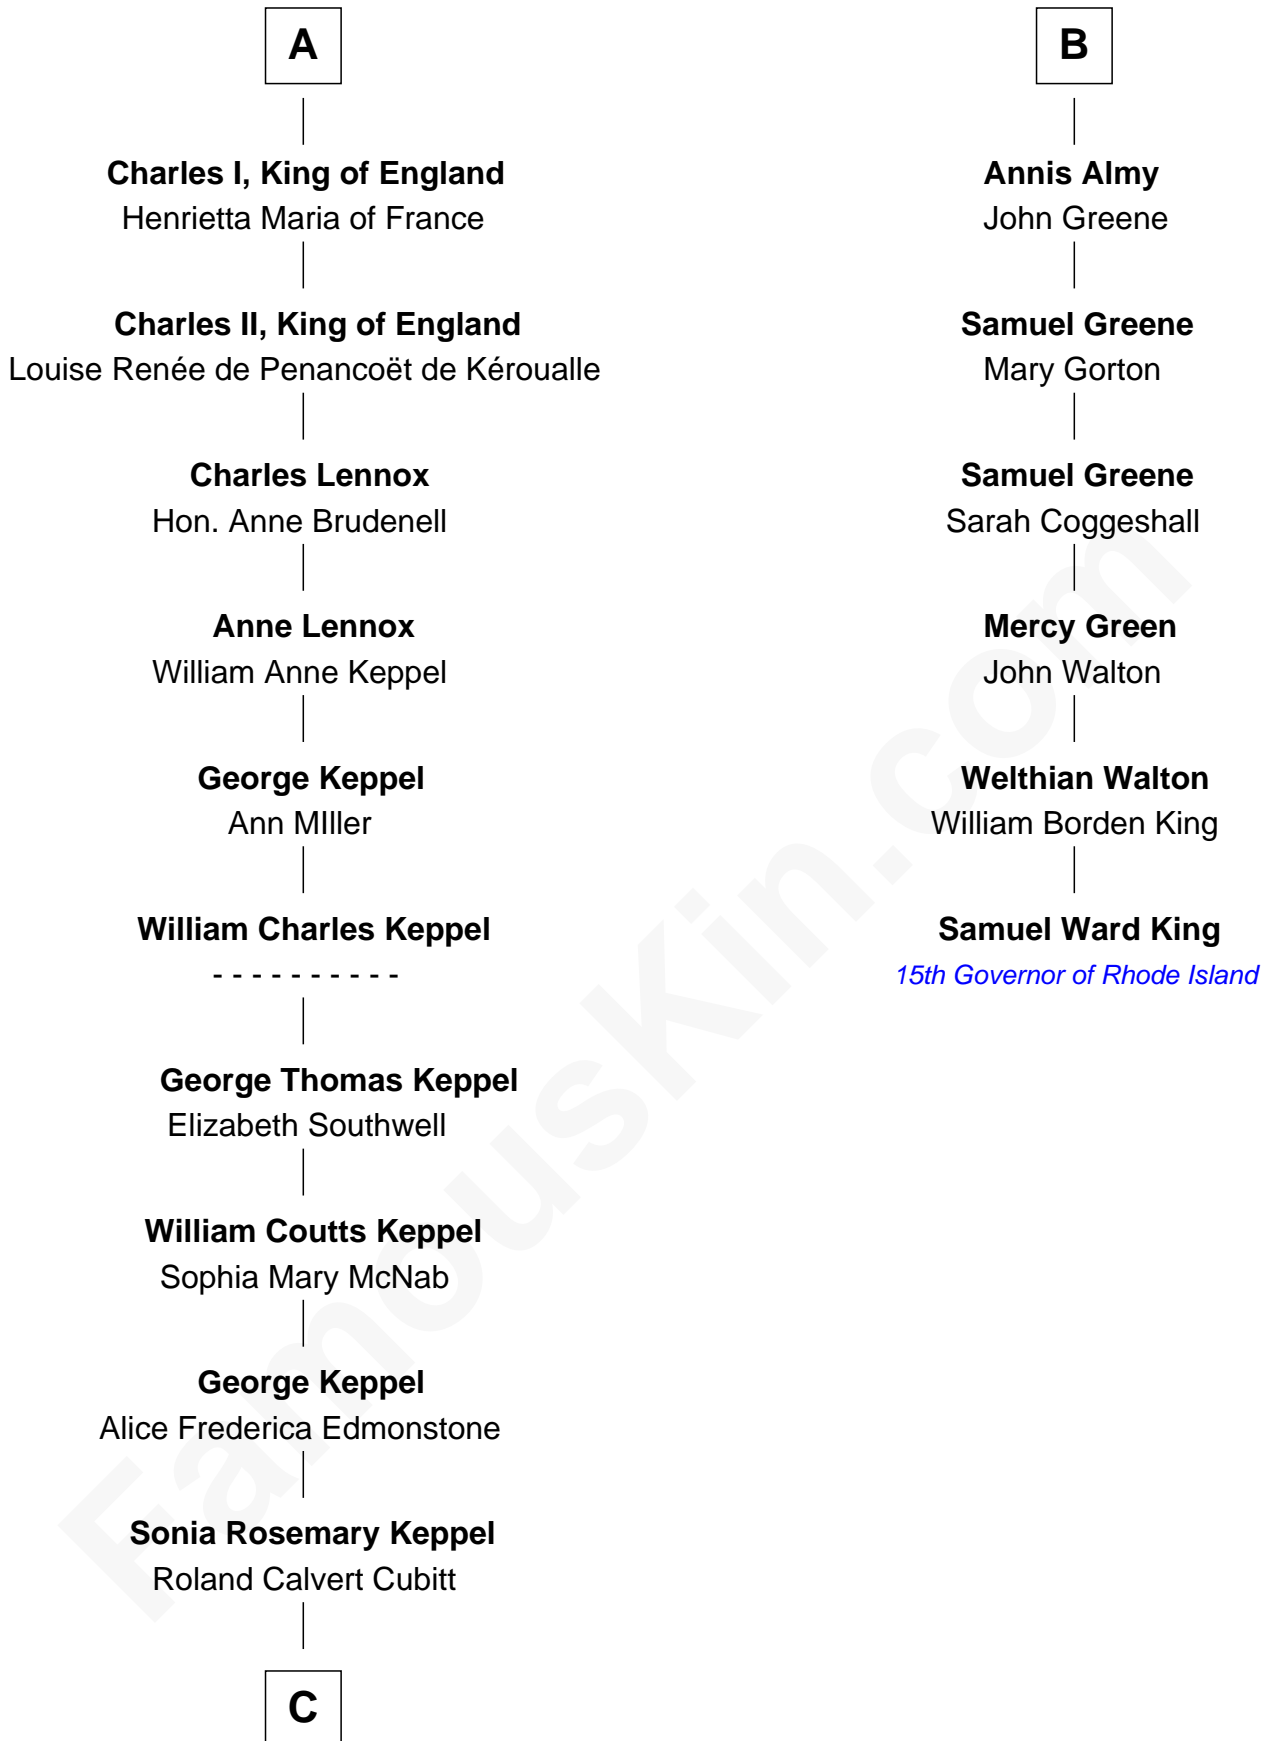

FamousKin.com

Relationship Chart of

Camilla Parker Bowles

Queen Consort of the United Kingdom

12th cousin 6 times removed of

Samuel Ward King

15th Governor of Rhode Island

C