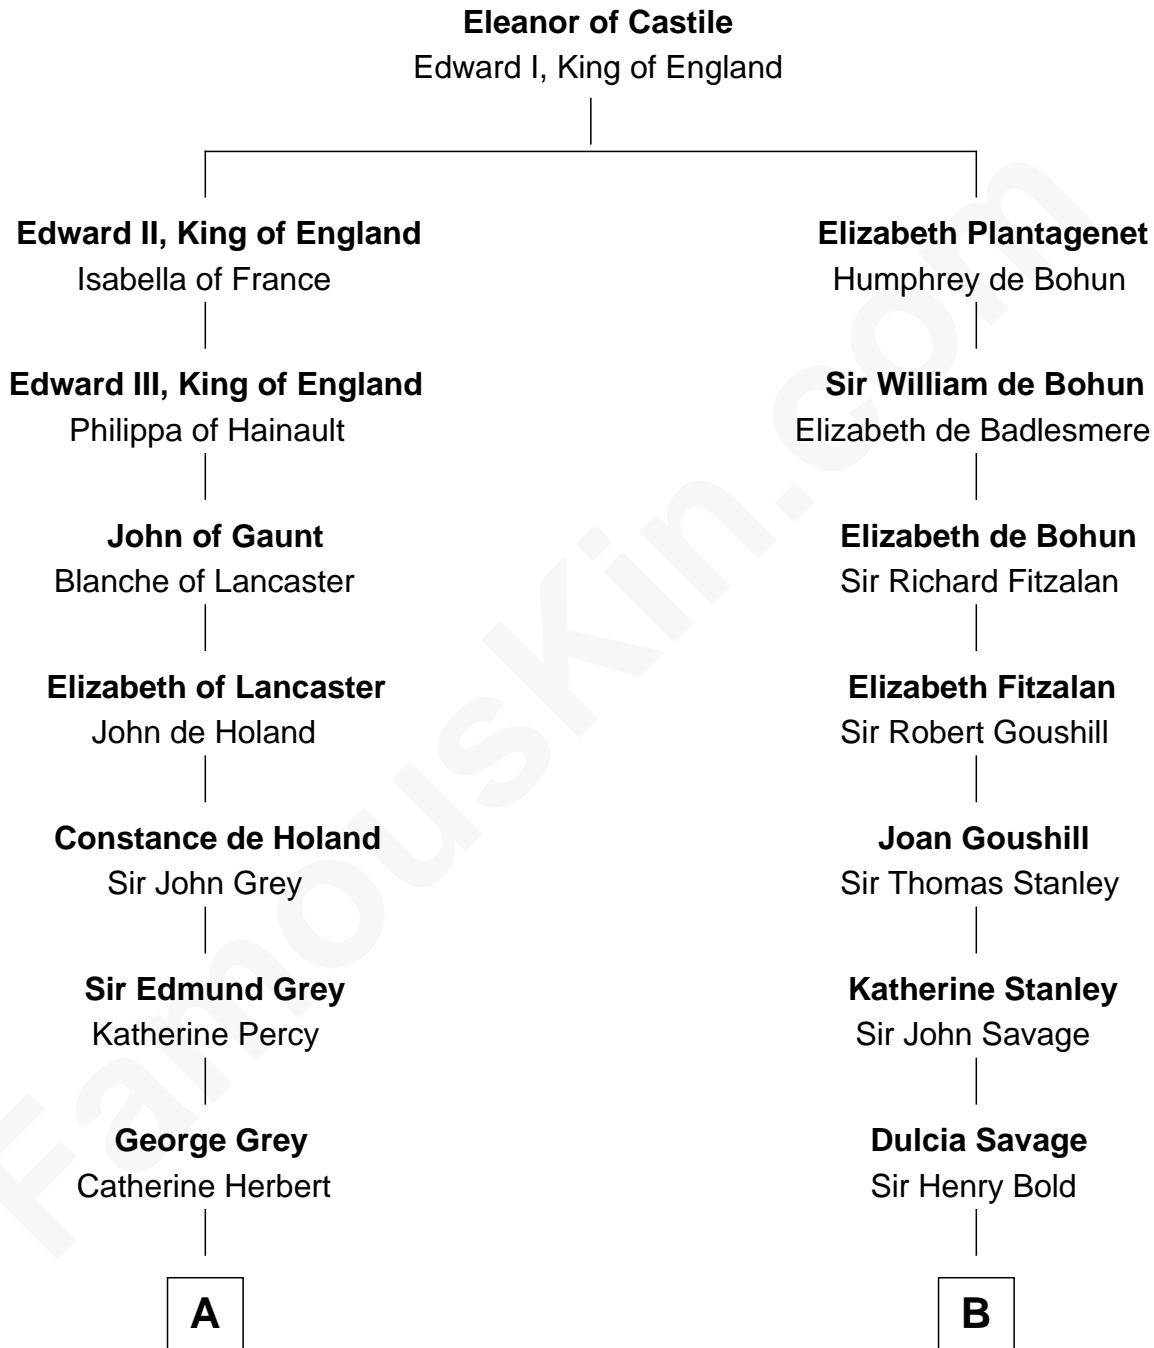

FamousKin.com

Relationship Chart of

Camilla Parker Bowles

Queen Consort of the United Kingdom

14th cousin 7 times removed of

Francis Lightfoot Lee

Signer of the Declaration of Independence

C

William Coutts Keppel

Sophia Mary McNab

George Keppel

Alice Frederica Edmonstone

Sonia Rosemary Keppel

Roland Calvert Cubitt

Rosalind Maud Cubitt

Bruce Middleton Hope Shand