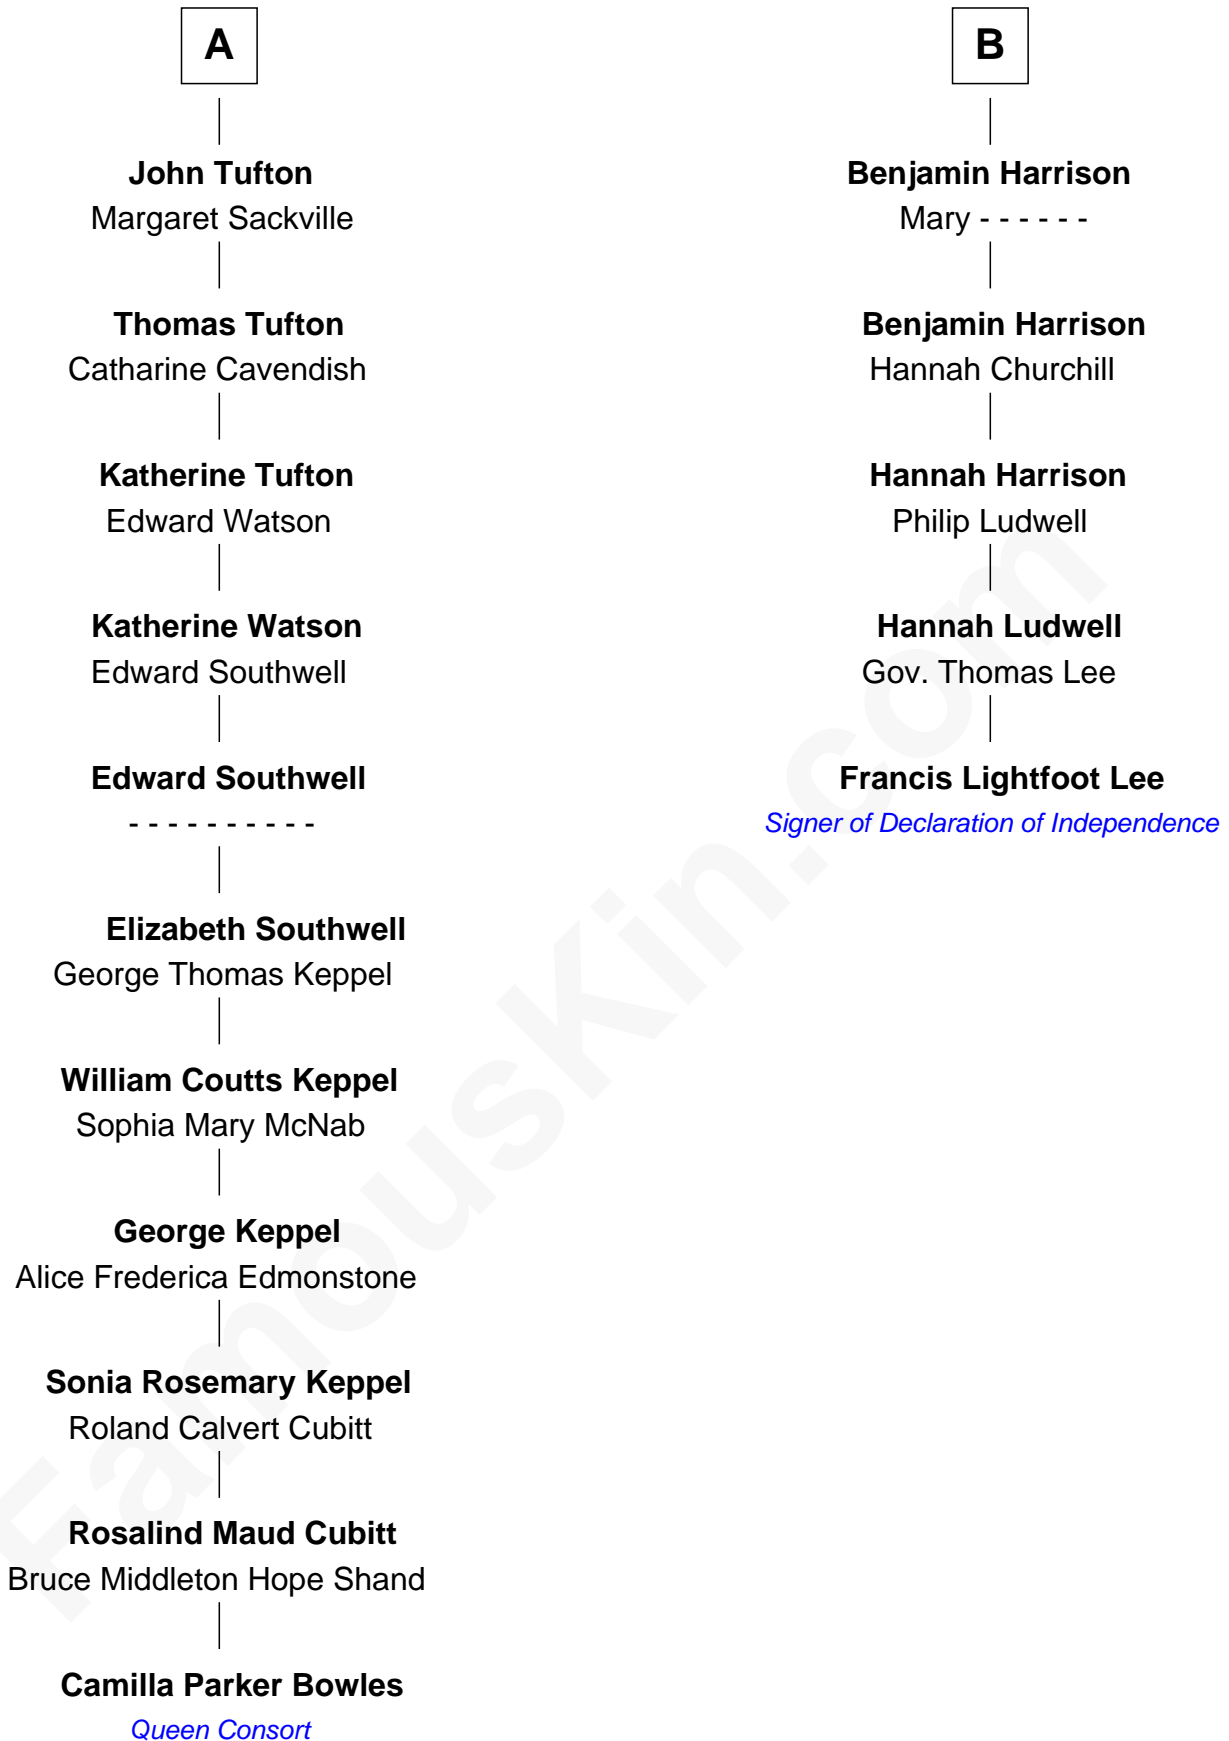

FamousKin.com

Relationship Chart of

Camilla Parker Bowles

Queen Consort of the United Kingdom

11th cousin 6 times removed of

Francis Lightfoot Lee

Signer of the Declaration of Independence

Camilla Parker Bowles photo by [Agência Brasil](#) ([CC BY 3.0 BRAZIL](#))