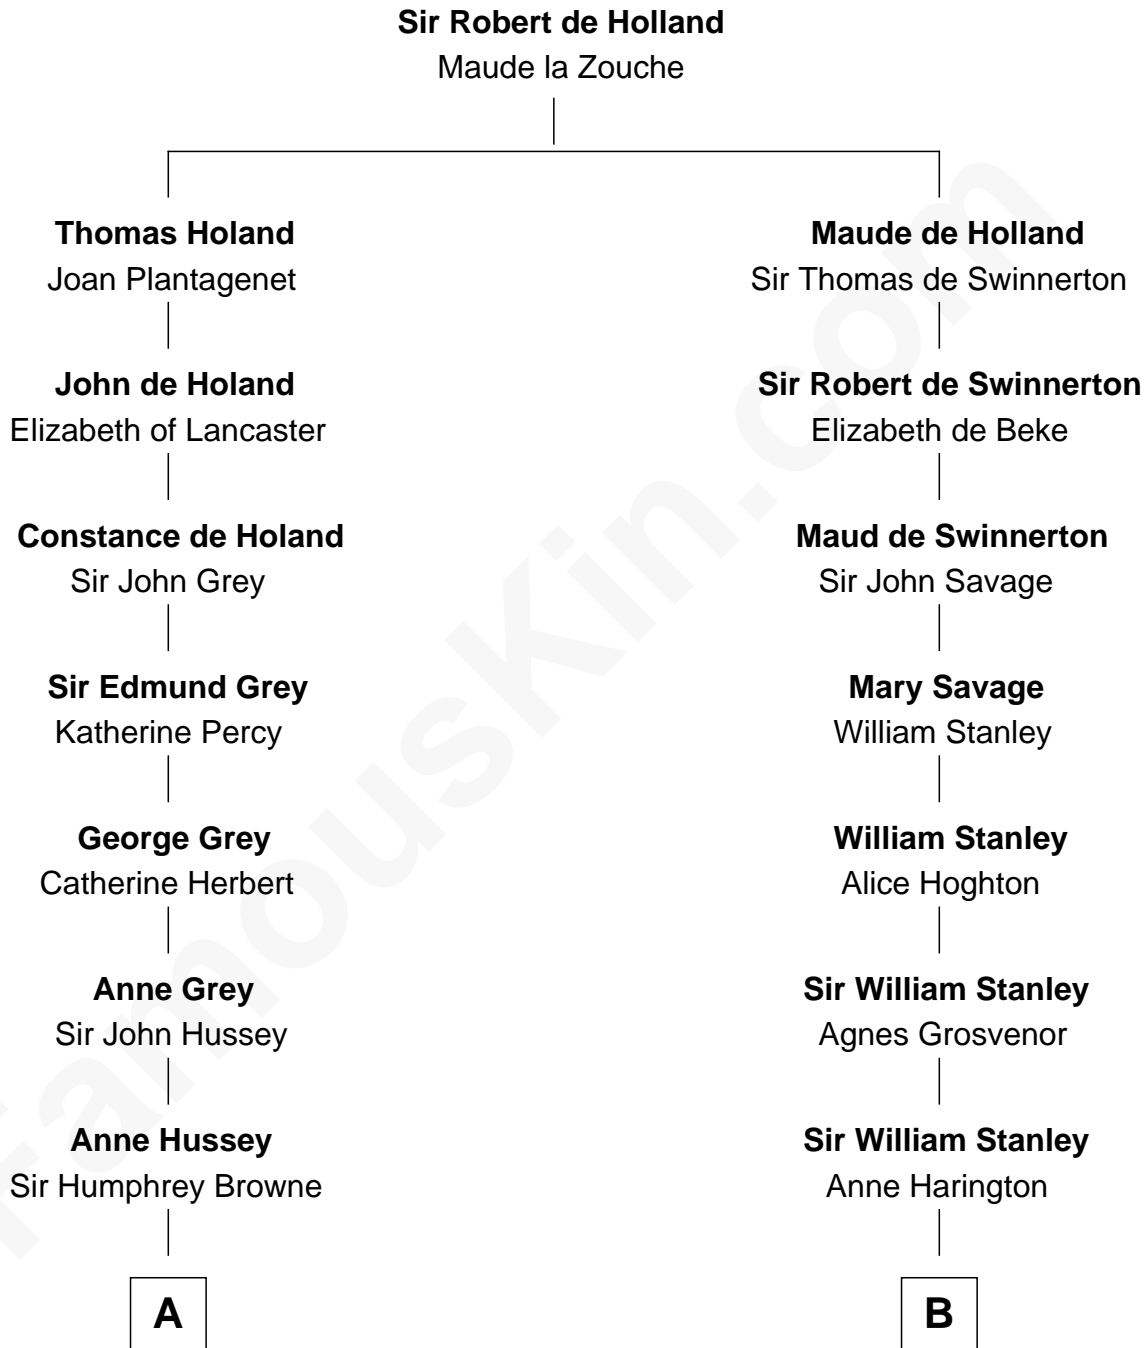

FamousKin.com

Relationship Chart of

Camilla Parker Bowles

Queen Consort of the United Kingdom

13th cousin 6 times removed of

Francis Lightfoot Lee

Signer of the Declaration of Independence

C

—
Sonia Rosemary Keppel

Roland Calvert Cubitt

—
Rosalind Maud Cubitt

Bruce Middleton Hope Shand

—
Camilla Parker Bowles

Queen Consort

FamousKin.com