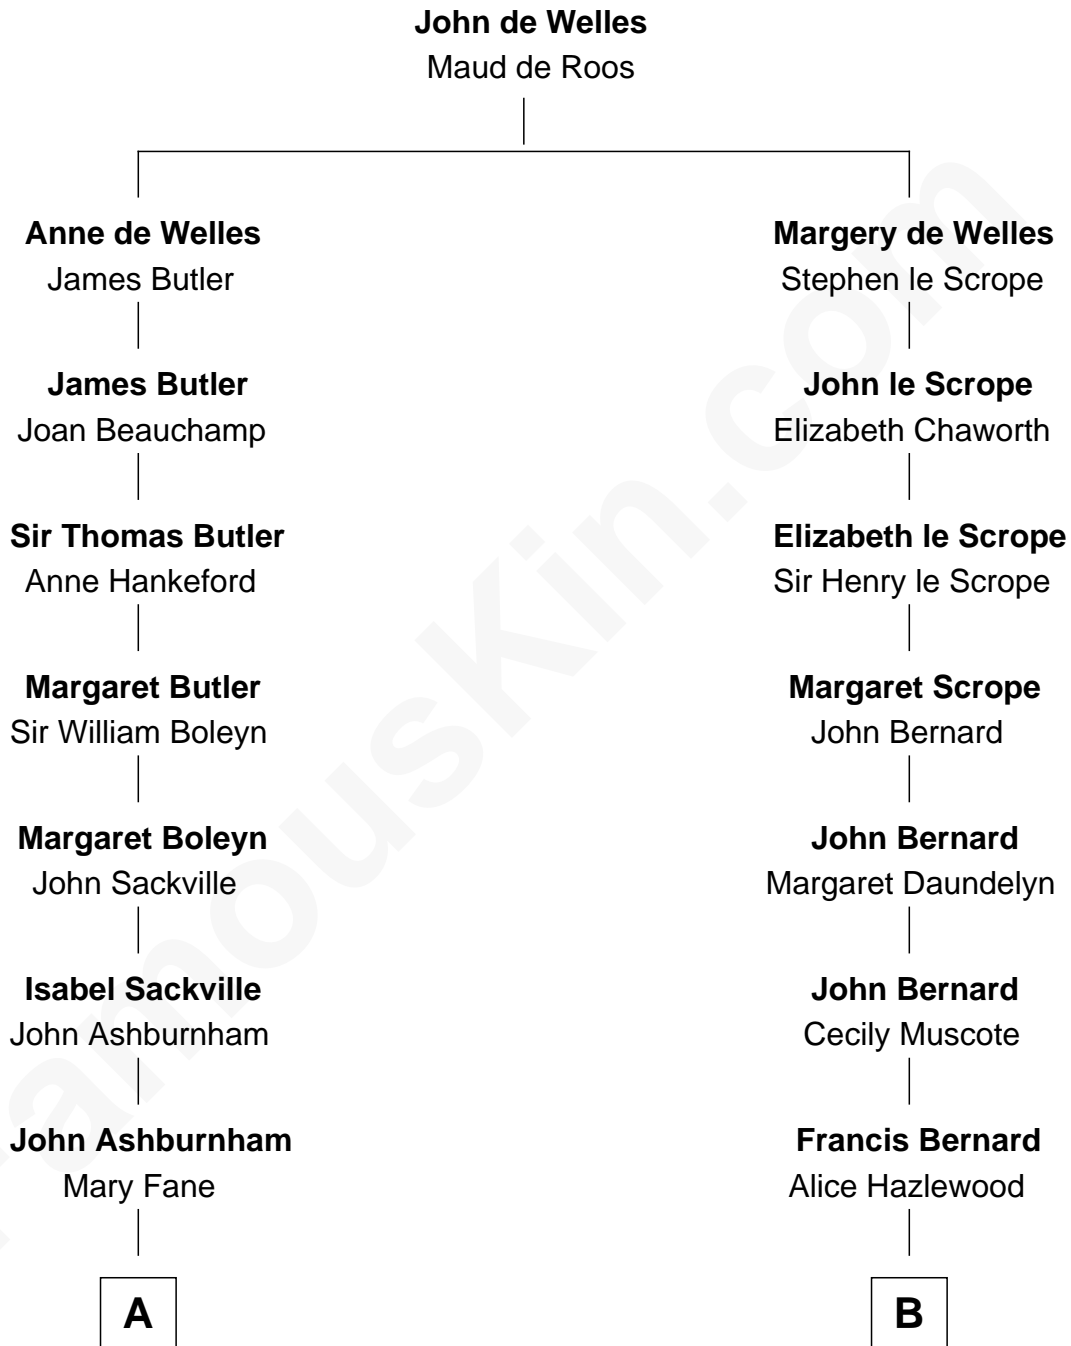

FamousKin.com

Relationship Chart of Camilla Parker Bowles

Queen Consort of the United Kingdom

12th cousin 7 times removed of

Francis Lightfoot Lee

Signer of the Declaration of Independence

C

—
Sonia Rosemary Keppel

Roland Calvert Cubitt

—
Rosalind Maud Cubitt

Bruce Middleton Hope Shand

—
Camilla Parker Bowles

Queen Consort

FamousKin.com