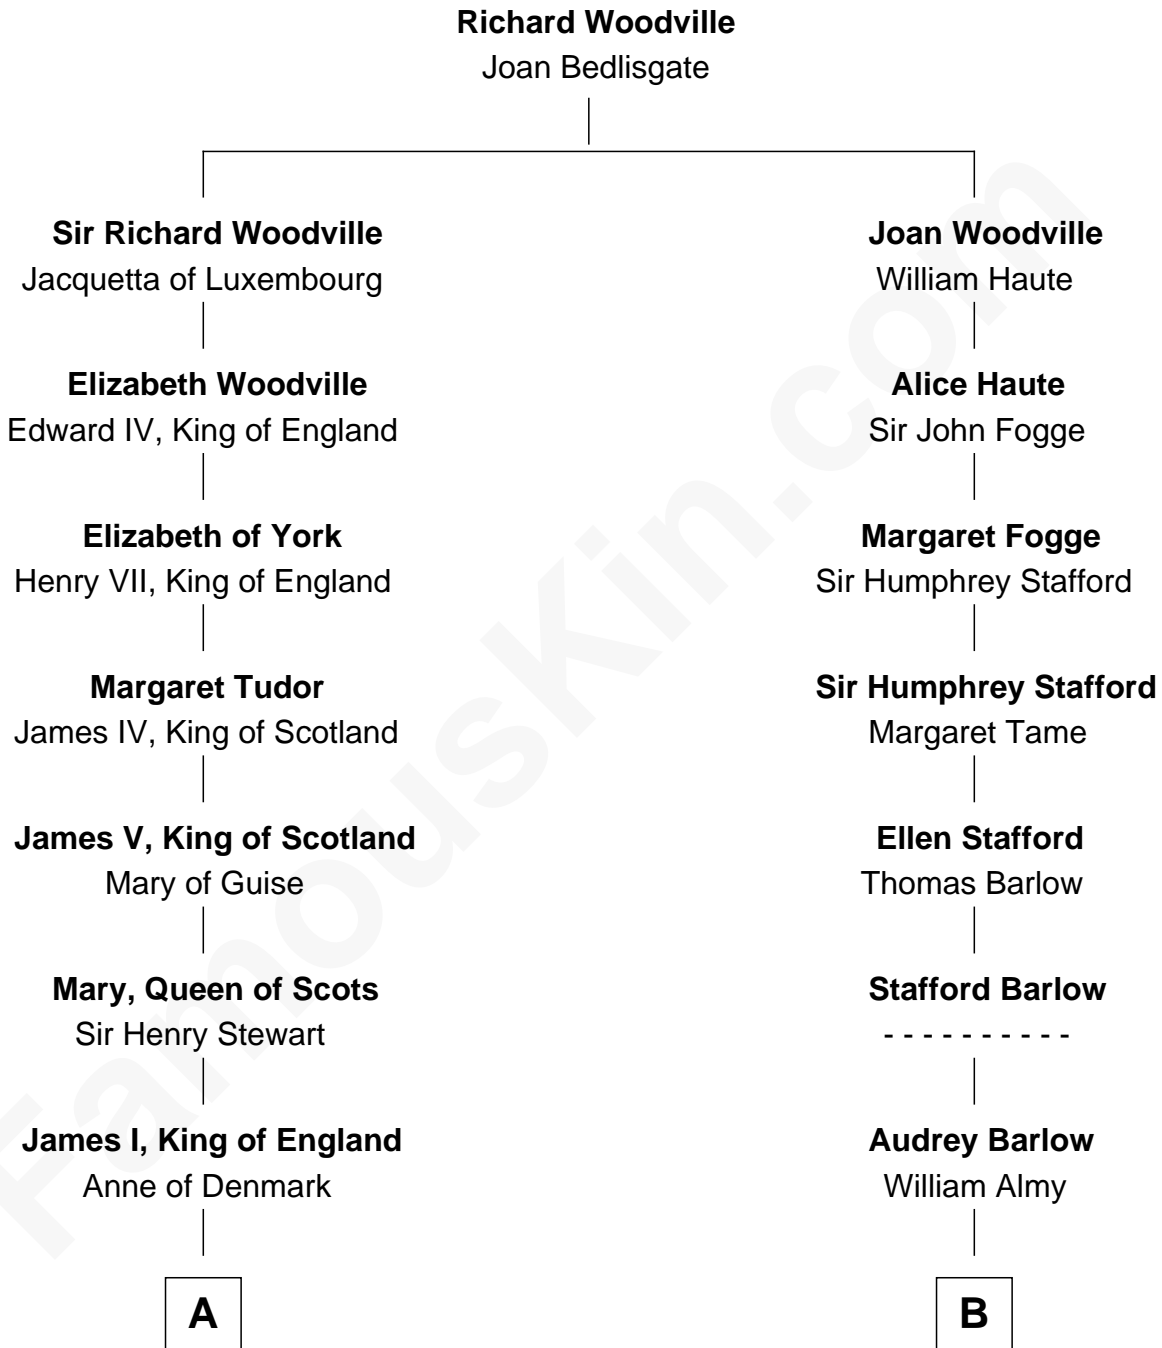

FamousKin.com

Relationship Chart of

Camilla Parker Bowles

Queen Consort of the United Kingdom

18th cousin 1 time removed of

Amy Adams
Movie Actress

A

Charles I, King of England
Henrietta Maria of France

Charles II, King of England
Louise Renée de Penancoët de Kéroualle

Charles Lennox
Hon. Anne Brudenell

Anne Lennox
William Anne Keppel

George Keppel
Ann Miller

William Charles Keppel

George Thomas Keppel
Elizabeth Southwell