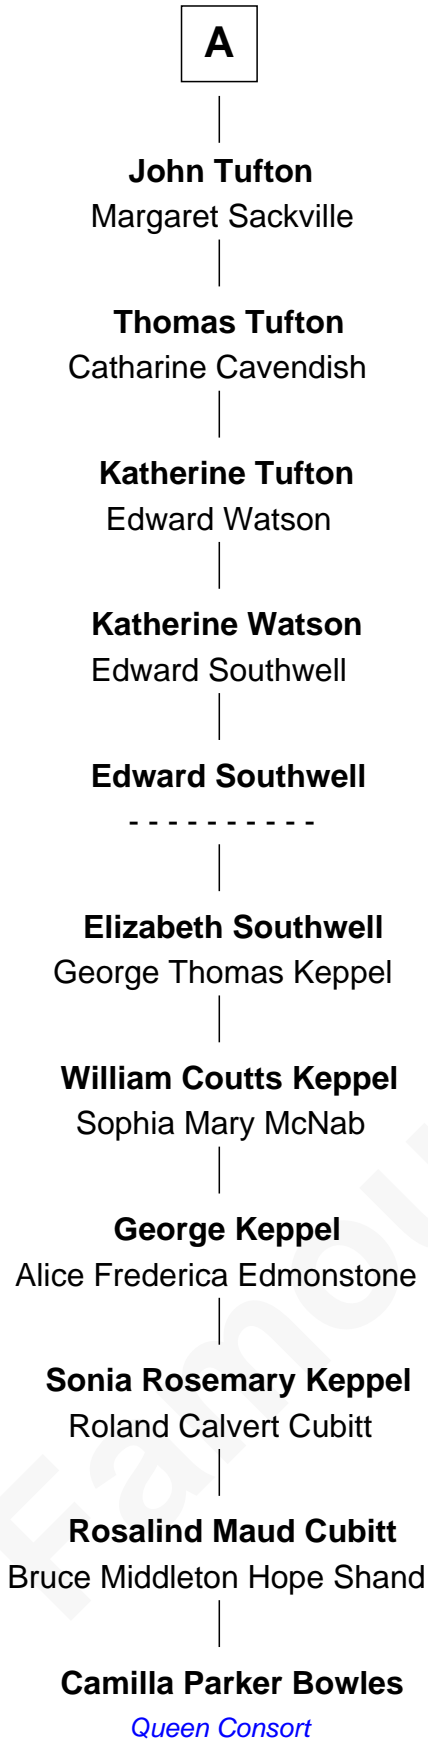

FamousKin.com

Relationship Chart of

Camilla Parker Bowles

Queen Consort of the United Kingdom

4th cousin 13 times removed of

Jane Seymour

3rd Wife of King Henry VIII

Queen Consort

Camilla Parker Bowles photo by [Agência Brasil](#) ([CC BY 3.0 BRAZIL](#))