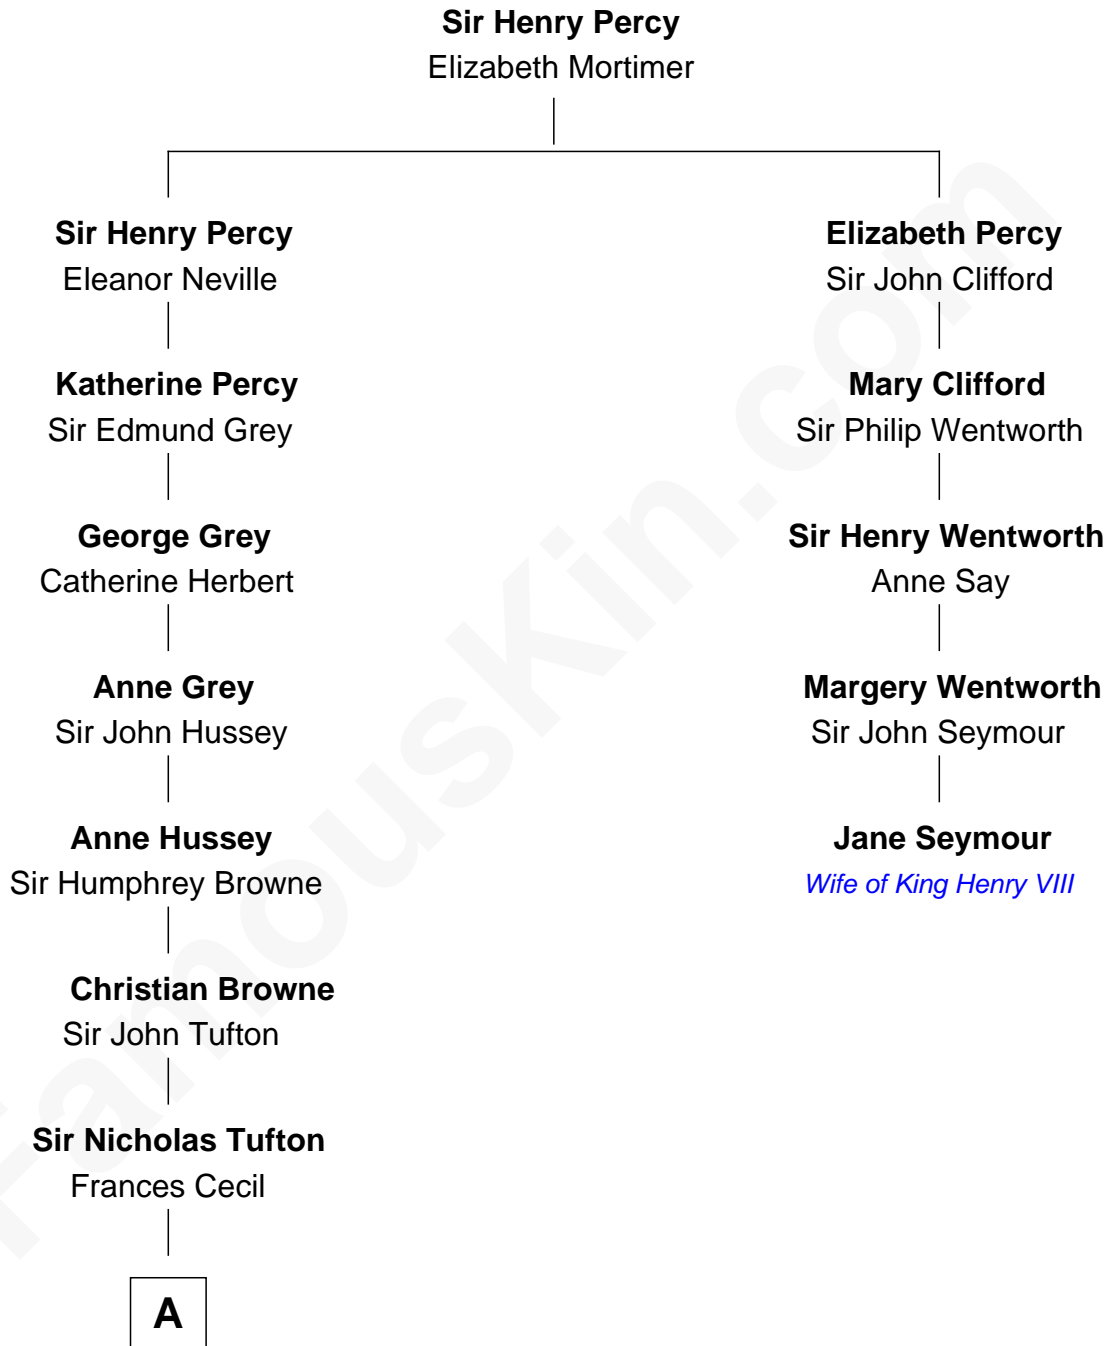

FamousKin.com

Relationship Chart of

Camilla Parker Bowles

Queen Consort of the United Kingdom

4th cousin 13 times removed of

Jane Seymour

3rd Wife of King Henry VIII

Camilla Parker Bowles photo by [Agência Brasil](#) ([CC BY 3.0 BRAZIL](#))