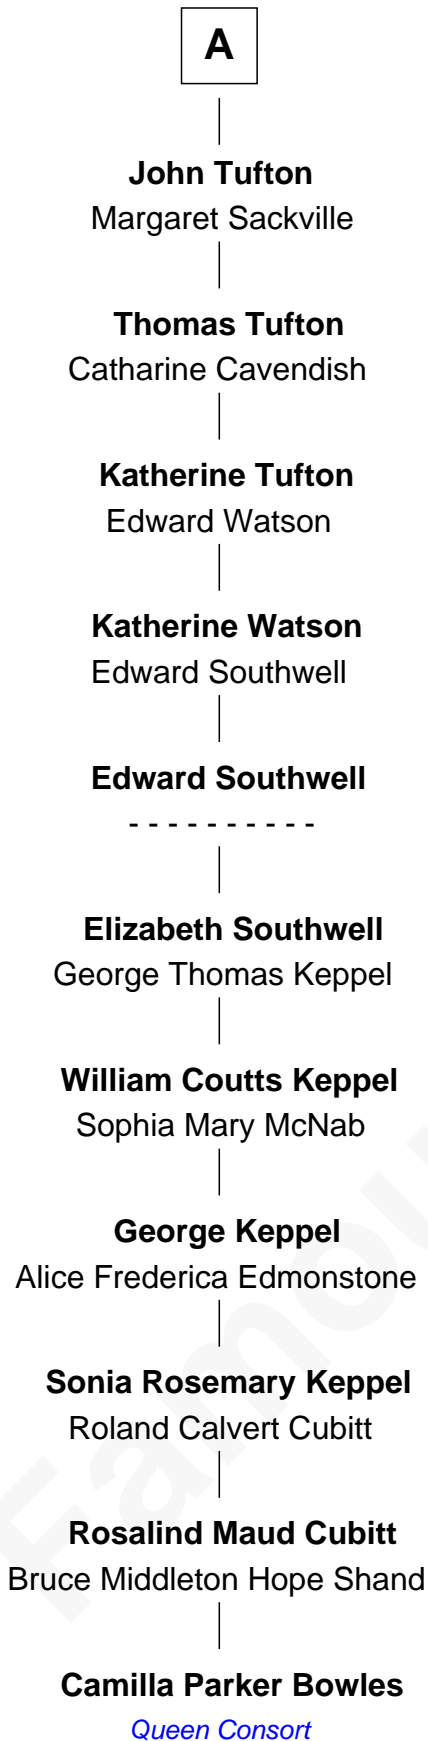

FamousKin.com

Relationship Chart of

Camilla Parker Bowles

Queen Consort of the United Kingdom

4th cousin 13 times removed of

Jane Seymour

3rd Wife of King Henry VIII

Camilla Parker Bowles photo by [Agência Brasil](#) ([CC BY 3.0 BRAZIL](#))