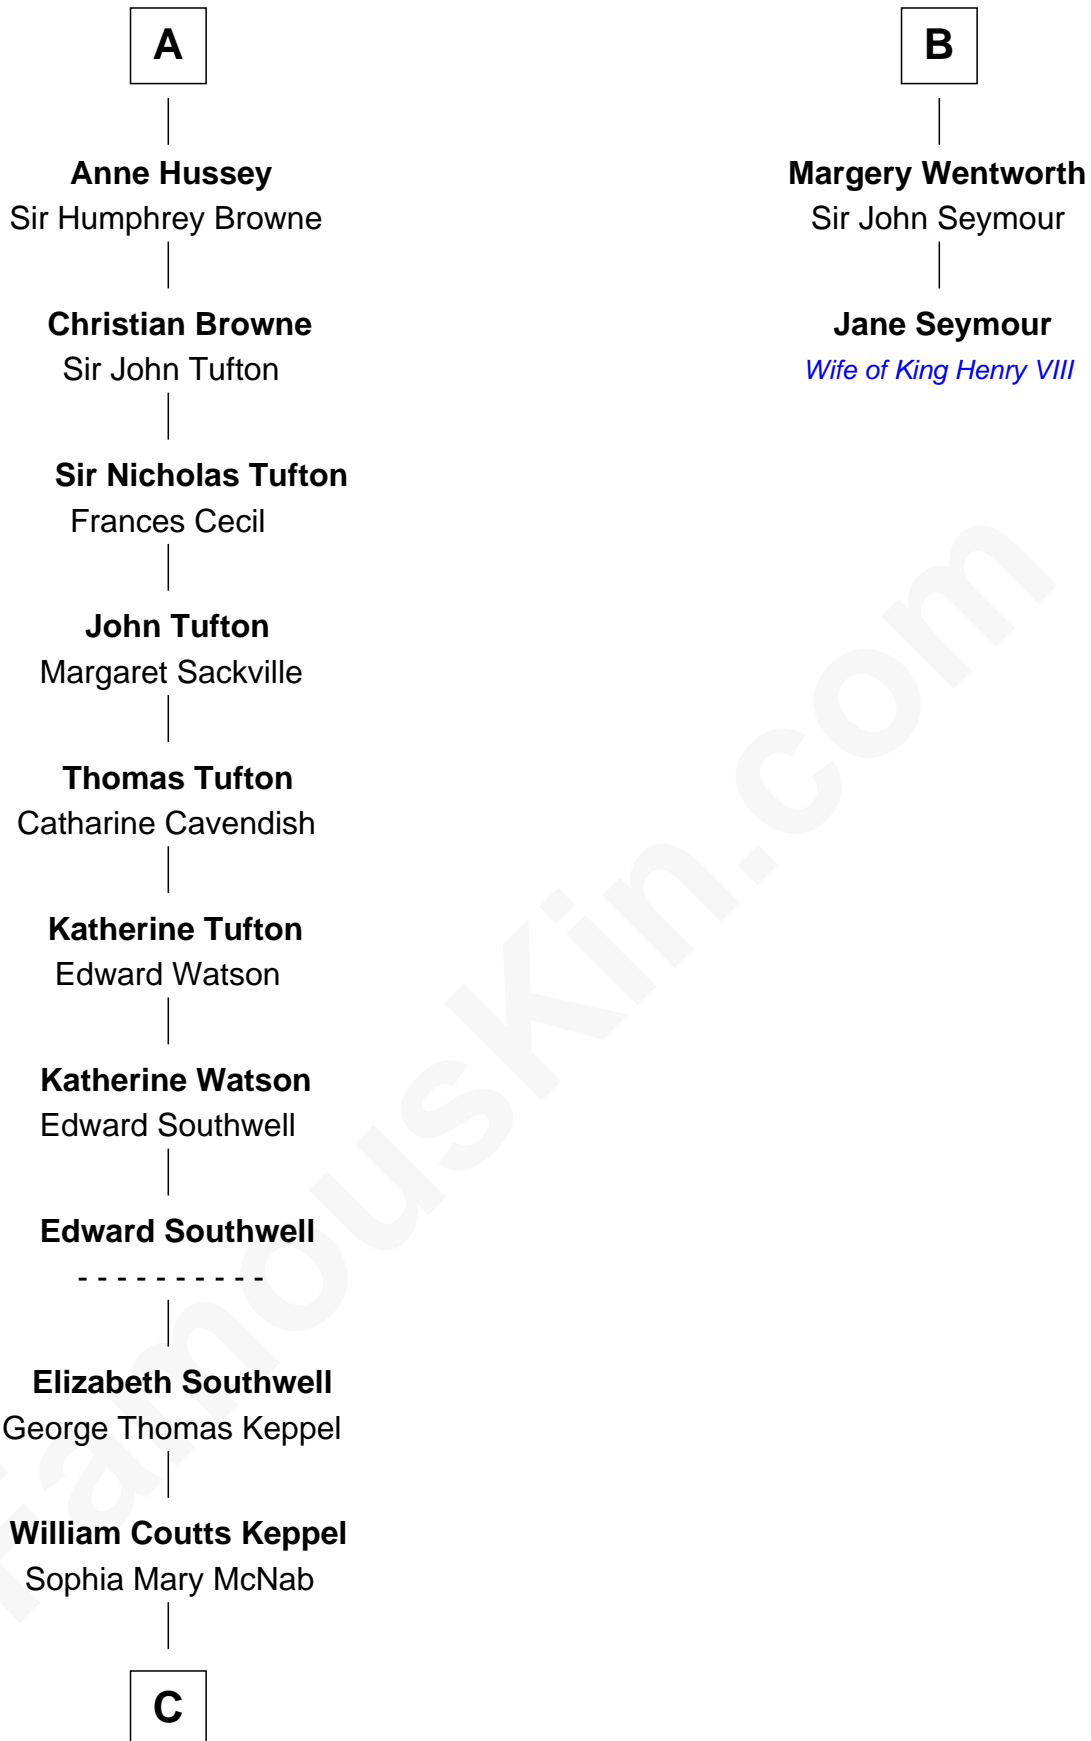

FamousKin.com

Relationship Chart of

Camilla Parker Bowles

Queen Consort of the United Kingdom

8th cousin 12 times removed of

Jane Seymour

3rd Wife of King Henry VIII

Edward II, King of England

Sir John Grey

Sir Edmund Grey

Katherine Percy

George Grey

Catherine Herbert

Anne Grey

Sir John Hussey

A

Edward III, King of England

Philippa of Hainault

Lionel of Antwerp

Elizabeth de Burgh

Philippa Plantagenet

Edmund Mortimer

Elizabeth Mortimer

Sir Henry Percy

Elizabeth Percy

Sir John Clifford

Mary Clifford

Sir Philip Wentworth

Sir Henry Wentworth

Anne Say

B

C