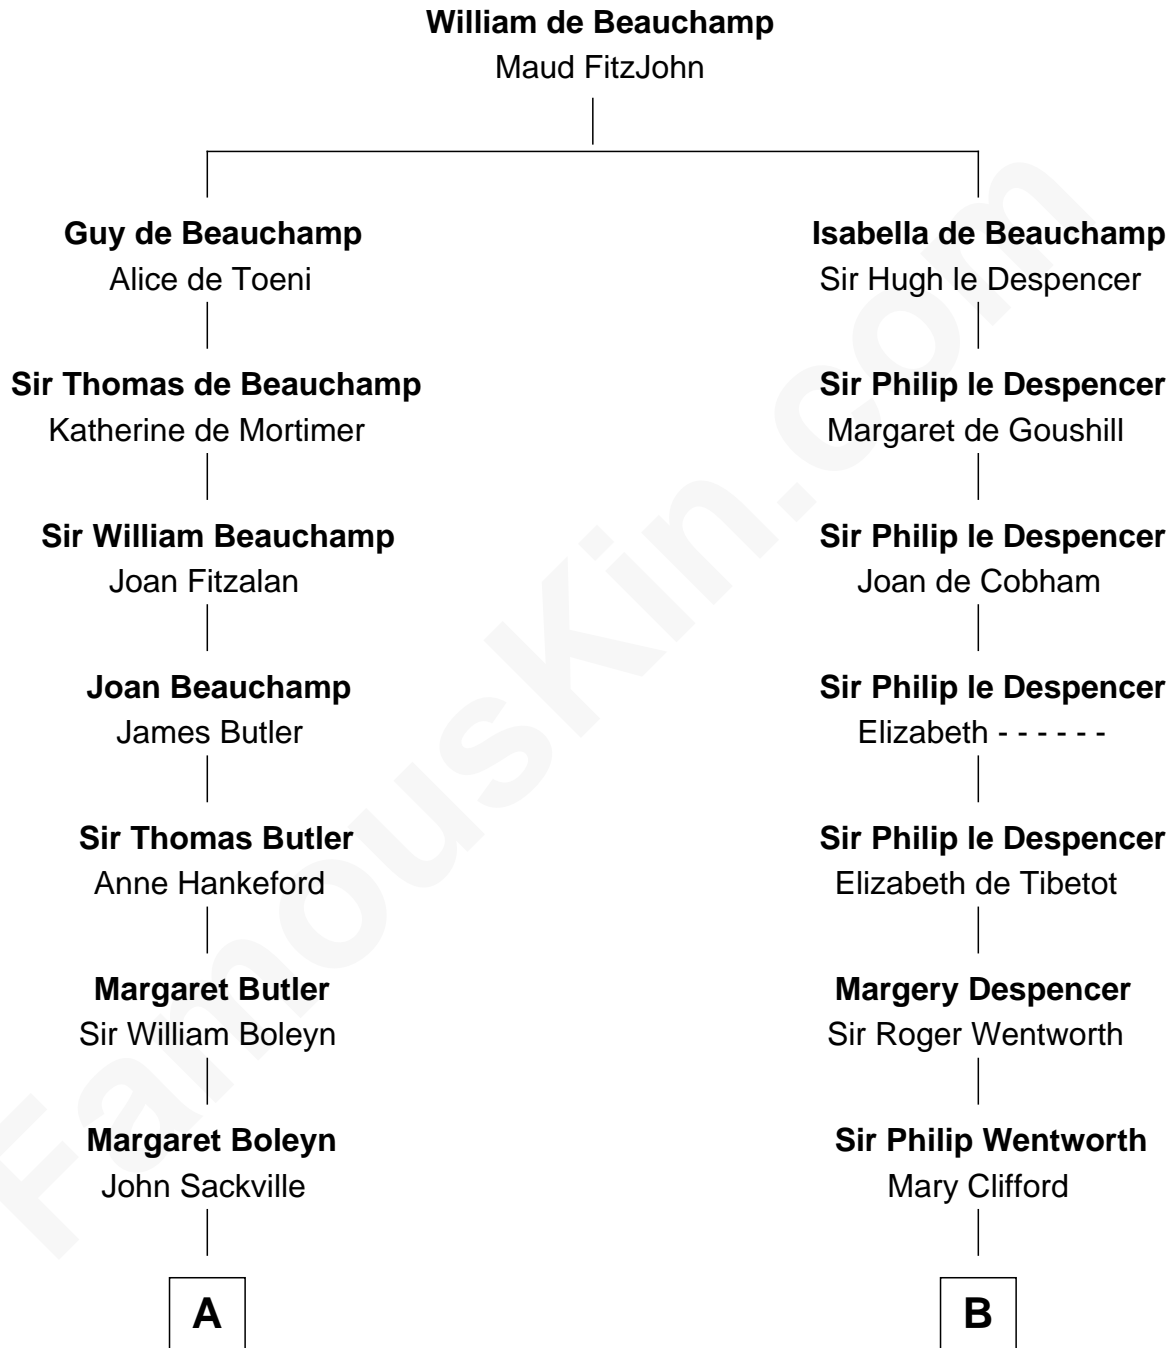

FamousKin.com

Relationship Chart of

Camilla Parker Bowles

Queen Consort of the United Kingdom

9th cousin 12 times removed of

Jane Seymour

3rd Wife of King Henry VIII

C

William Coutts Keppel

Sophia Mary McNab

George Keppel

Alice Frederica Edmonstone

Sonia Rosemary Keppel

Roland Calvert Cubitt

Rosalind Maud Cubitt

Bruce Middleton Hope Shand