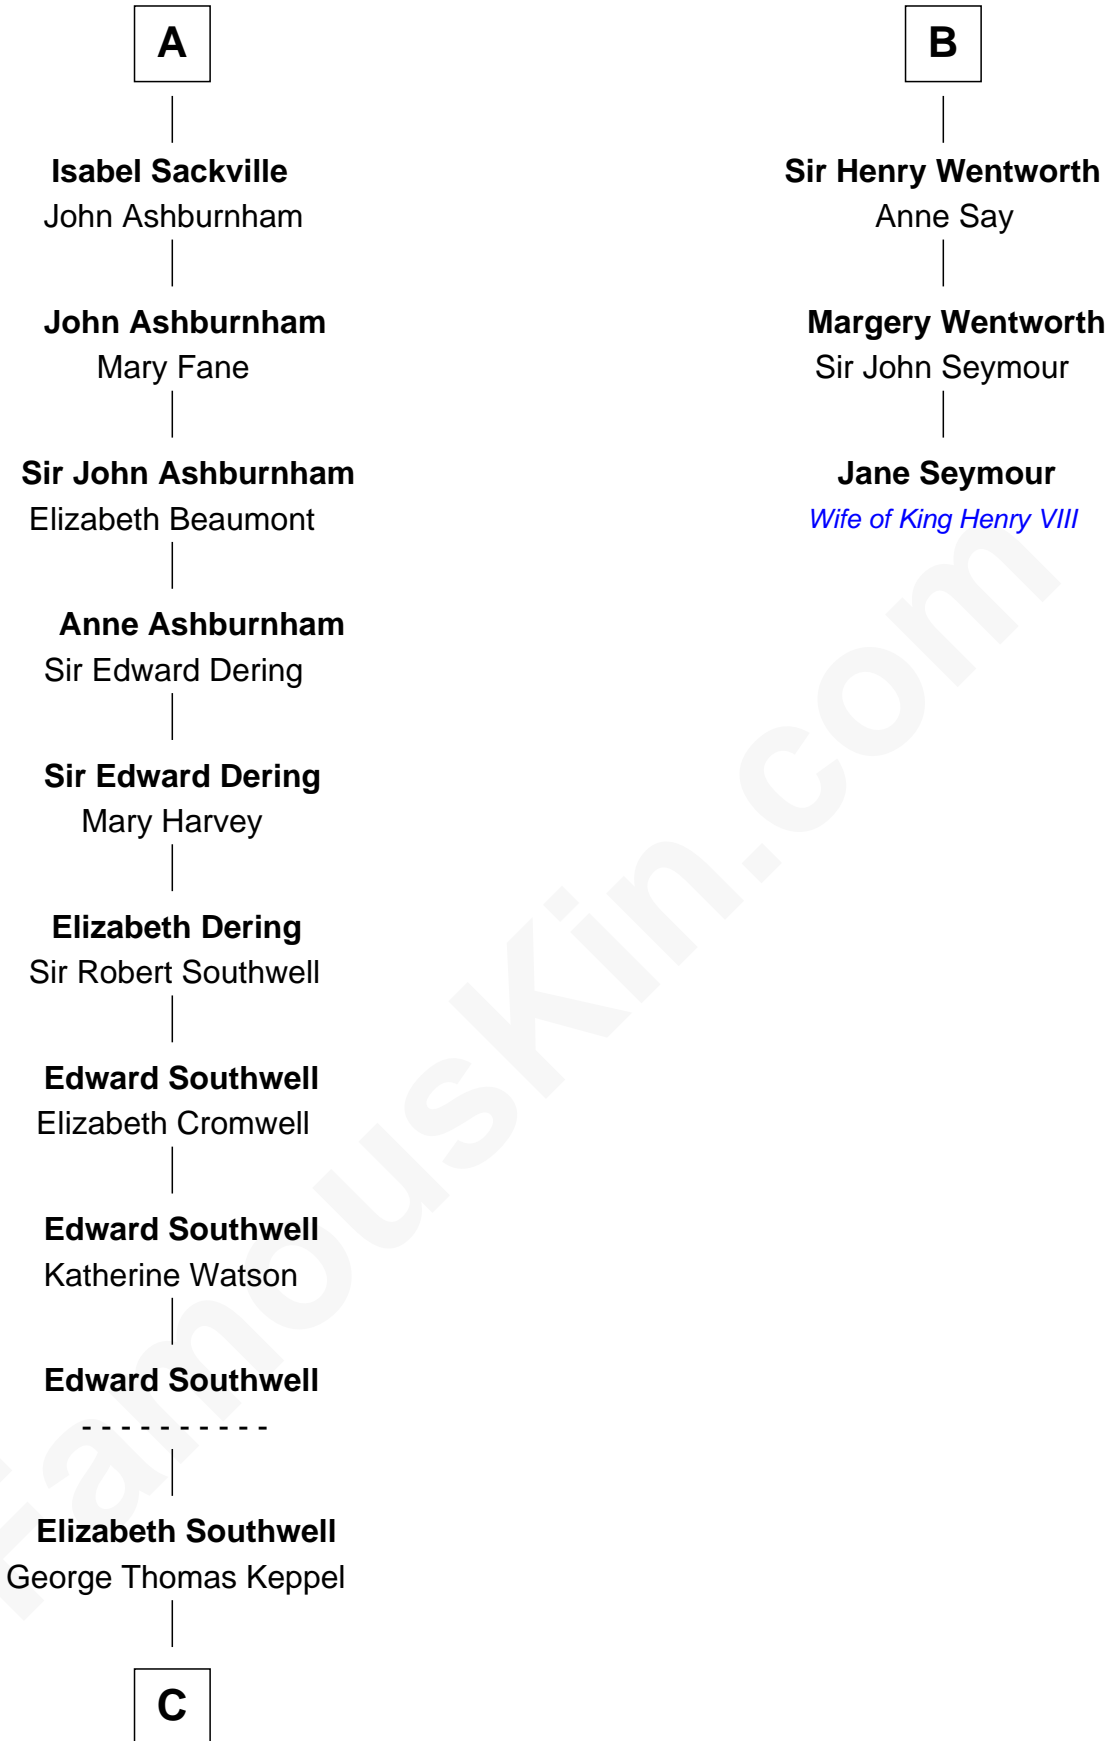

FamousKin.com

Relationship Chart of

Camilla Parker Bowles

Queen Consort of the United Kingdom

9th cousin 12 times removed of

Jane Seymour

3rd Wife of King Henry VIII

C