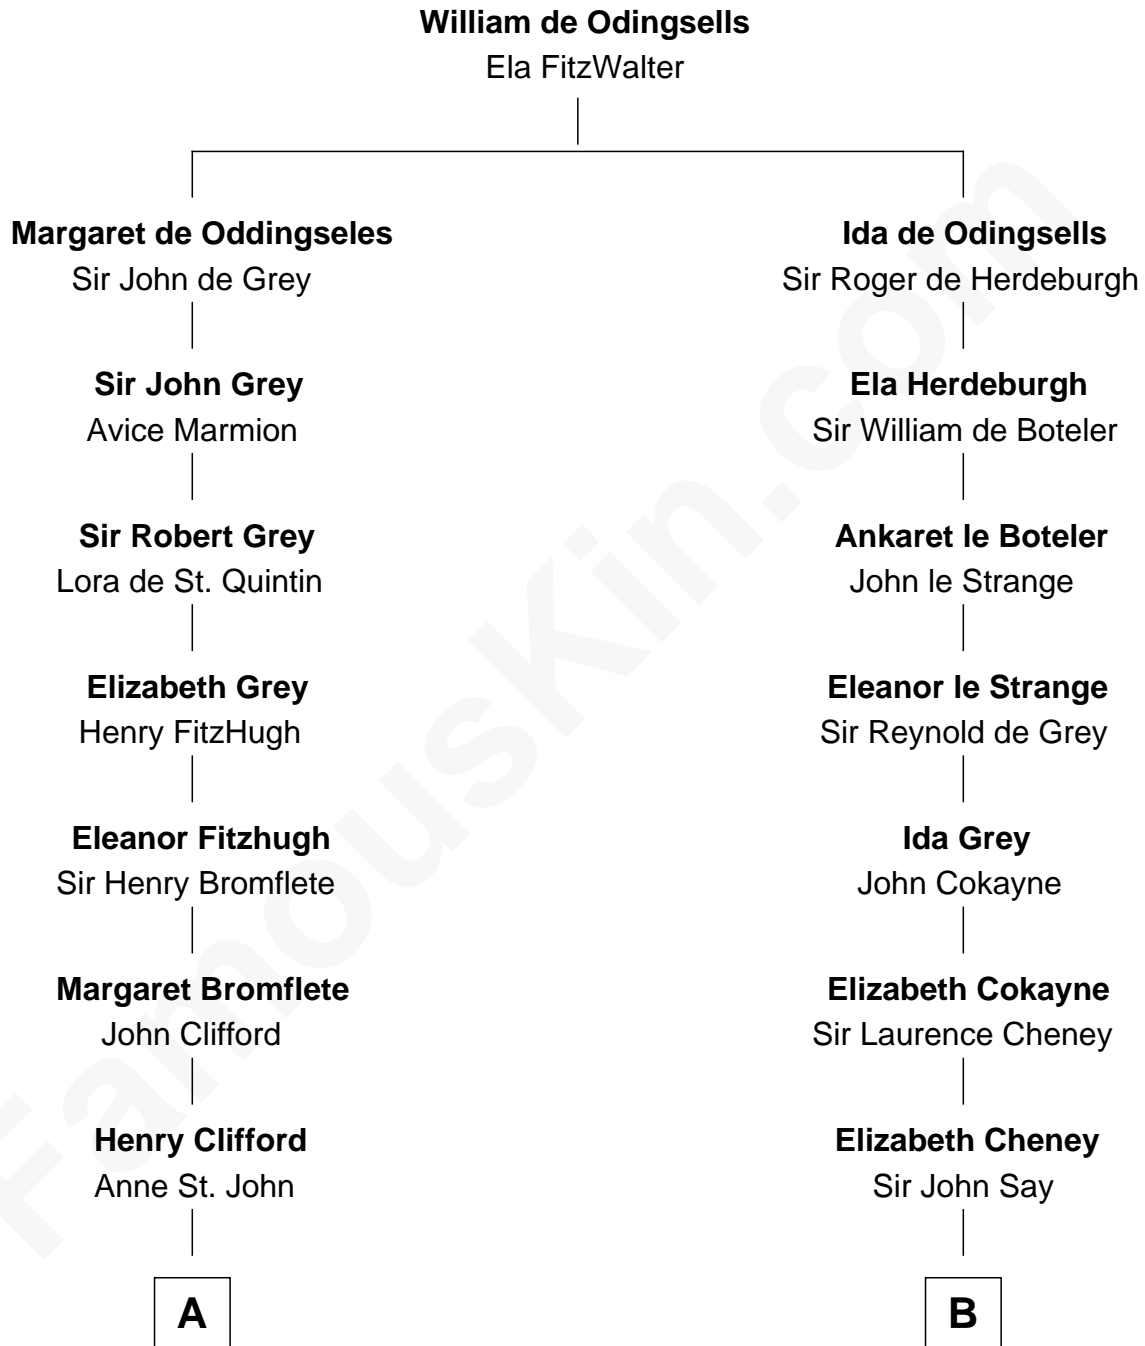

## Relationship Chart of

### Camilla Parker Bowles

Queen Consort of the United Kingdom

9th cousin 12 times removed of

**Jane Seymour**

3rd Wife of King Henry VIII

**C**

**William Coutts Keppel**

Sophia Mary McNab