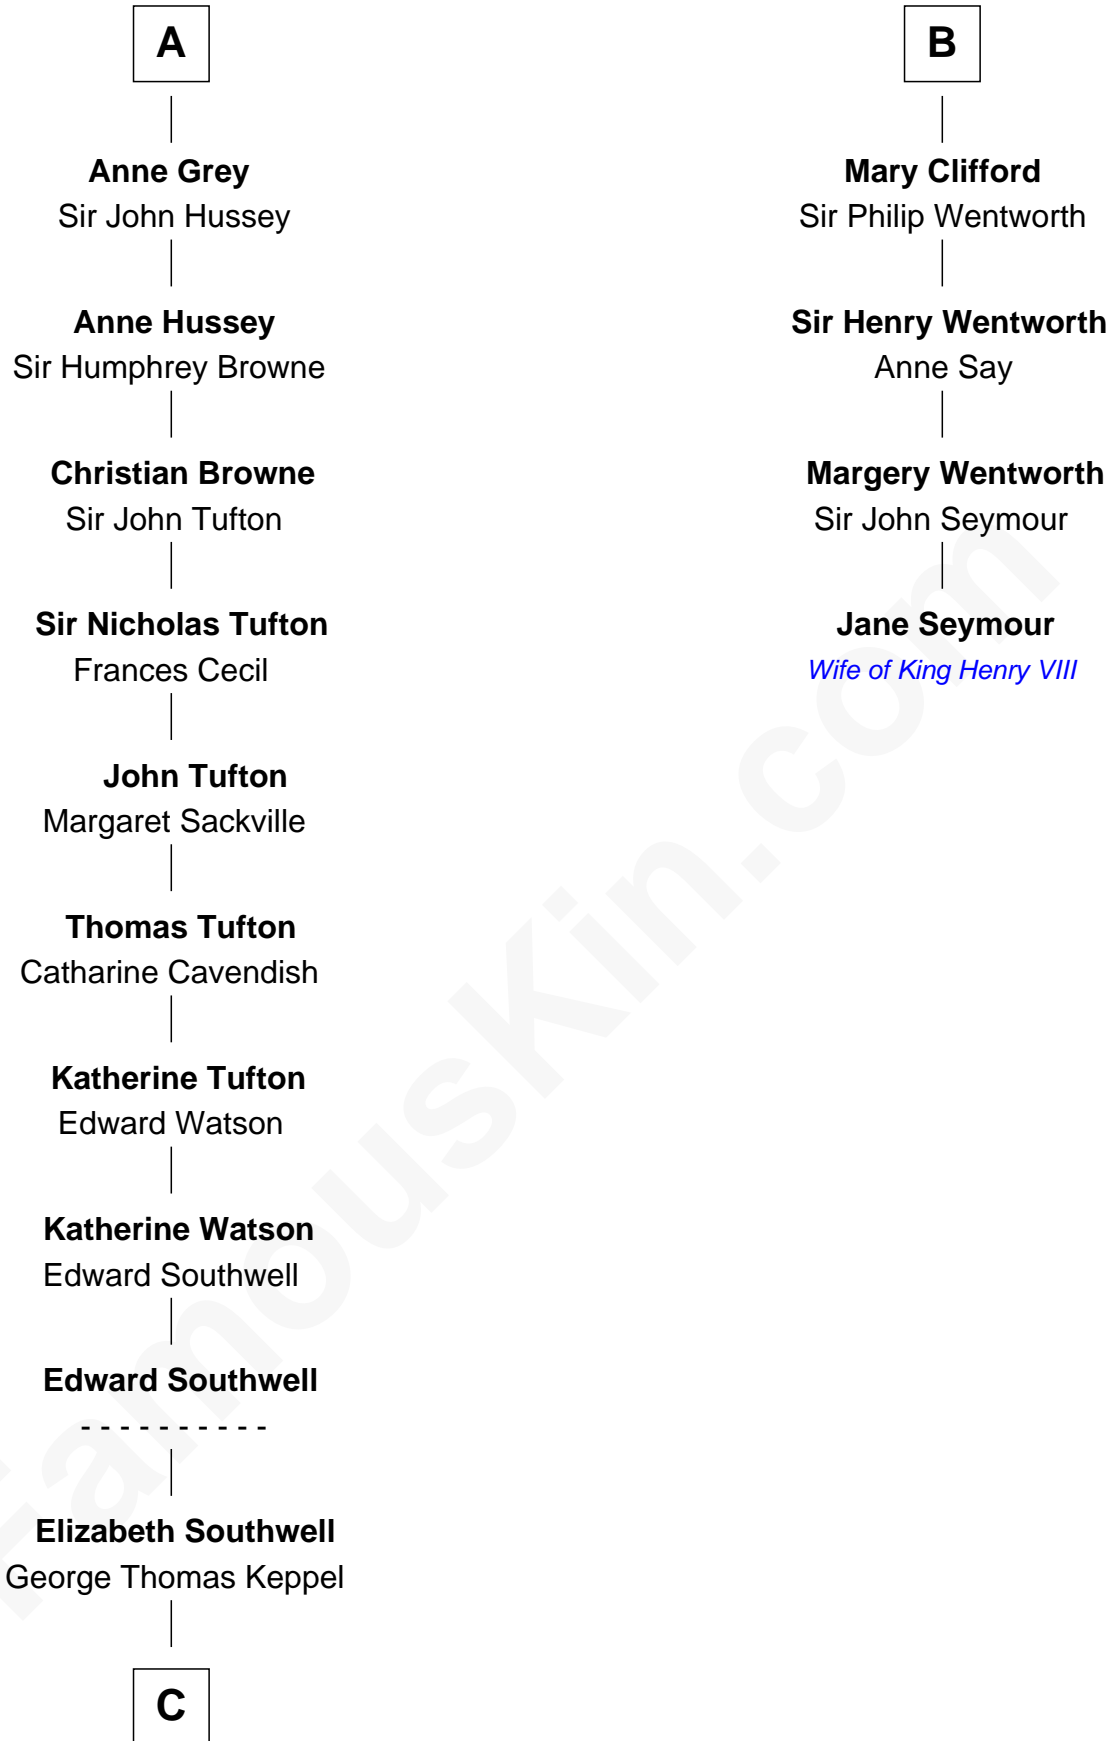

FamousKin.com

Relationship Chart of

Camilla Parker Bowles

Queen Consort of the United Kingdom

10th cousin 11 times removed of

Jane Seymour

3rd Wife of King Henry VIII

C

William Coutts Keppel

Sophia Mary McNab

George Keppel

Alice Frederica Edmonstone

Sonia Rosemary Keppel

Roland Calvert Cubitt

Rosalind Maud Cubitt

Bruce Middleton Hope Shand