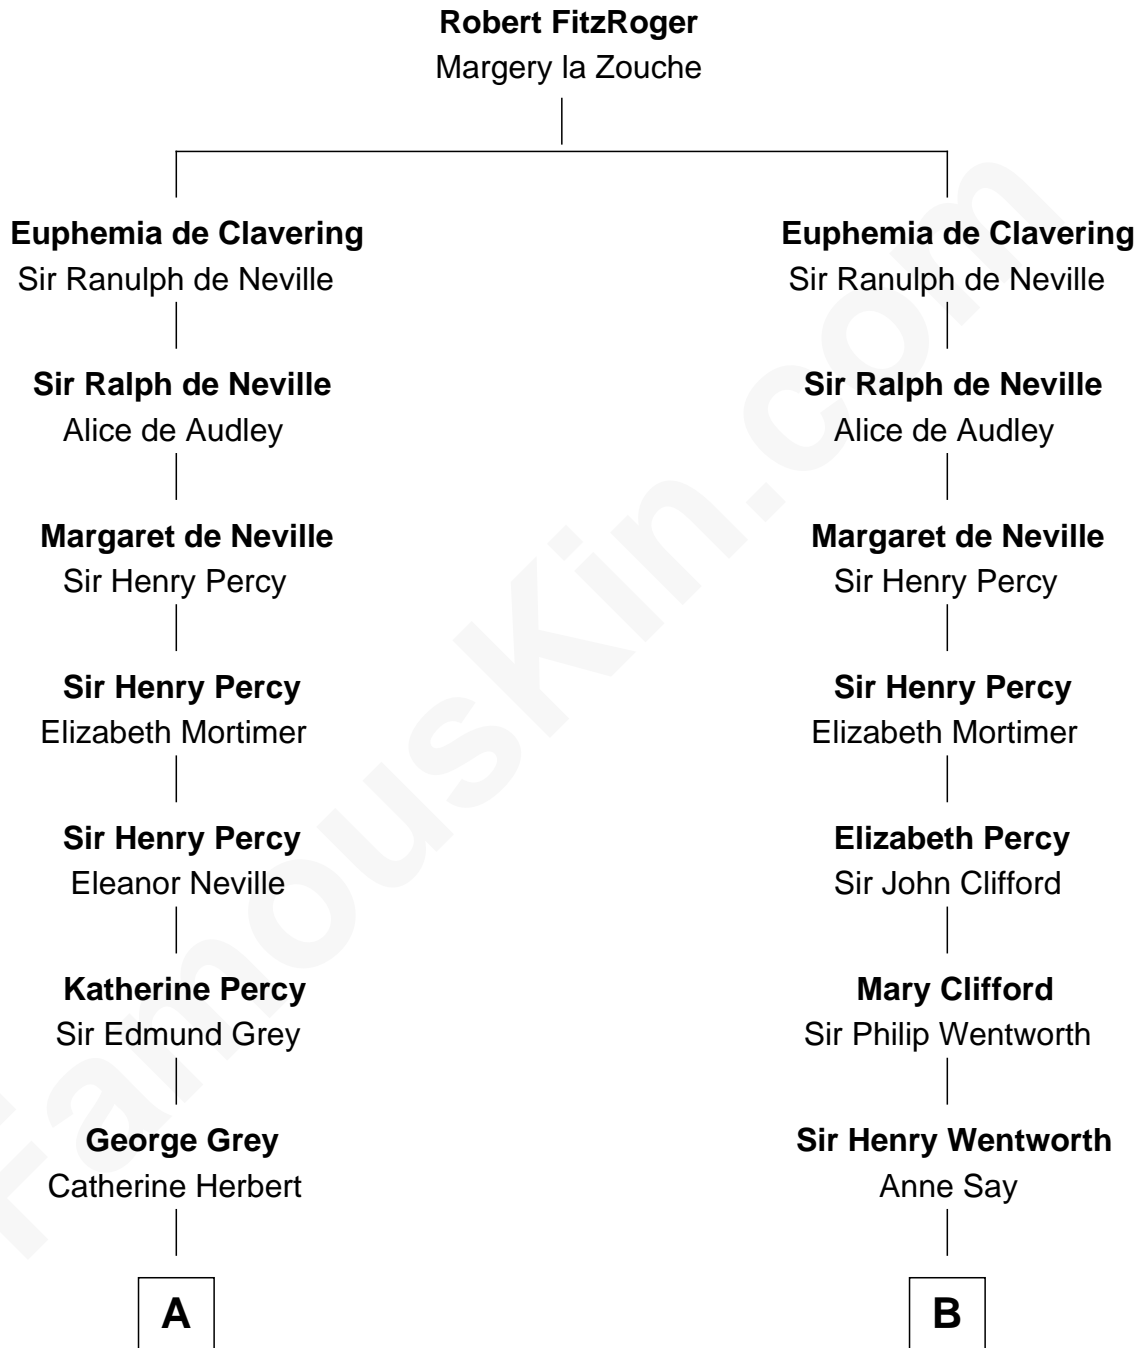

## Relationship Chart of

### Camilla Parker Bowles

Queen Consort of the United Kingdom

8th cousin 13 times removed of

**Jane Seymour**

3rd Wife of King Henry VIII

**C**

William Coutts Keppel

Sophia Mary McNab