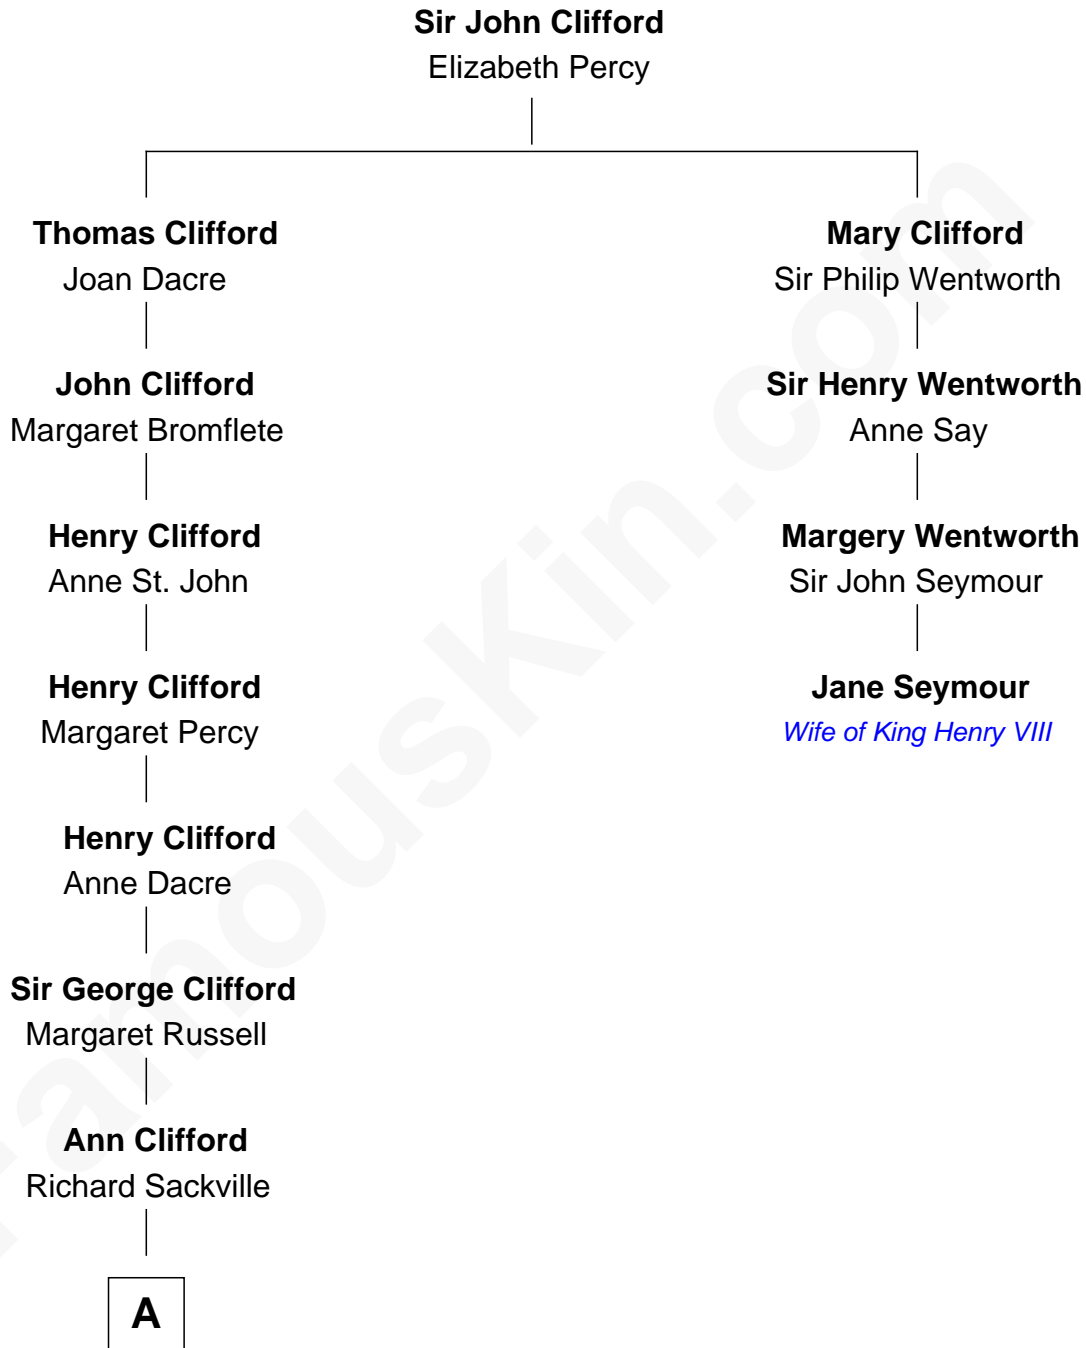

FamousKin.com

Relationship Chart of

Camilla Parker Bowles

Queen Consort of the United Kingdom

3rd cousin 14 times removed of

Jane Seymour

3rd Wife of King Henry VIII

Camilla Parker Bowles photo by [Agência Brasil](#) ([CC BY 3.0 BRAZIL](#))